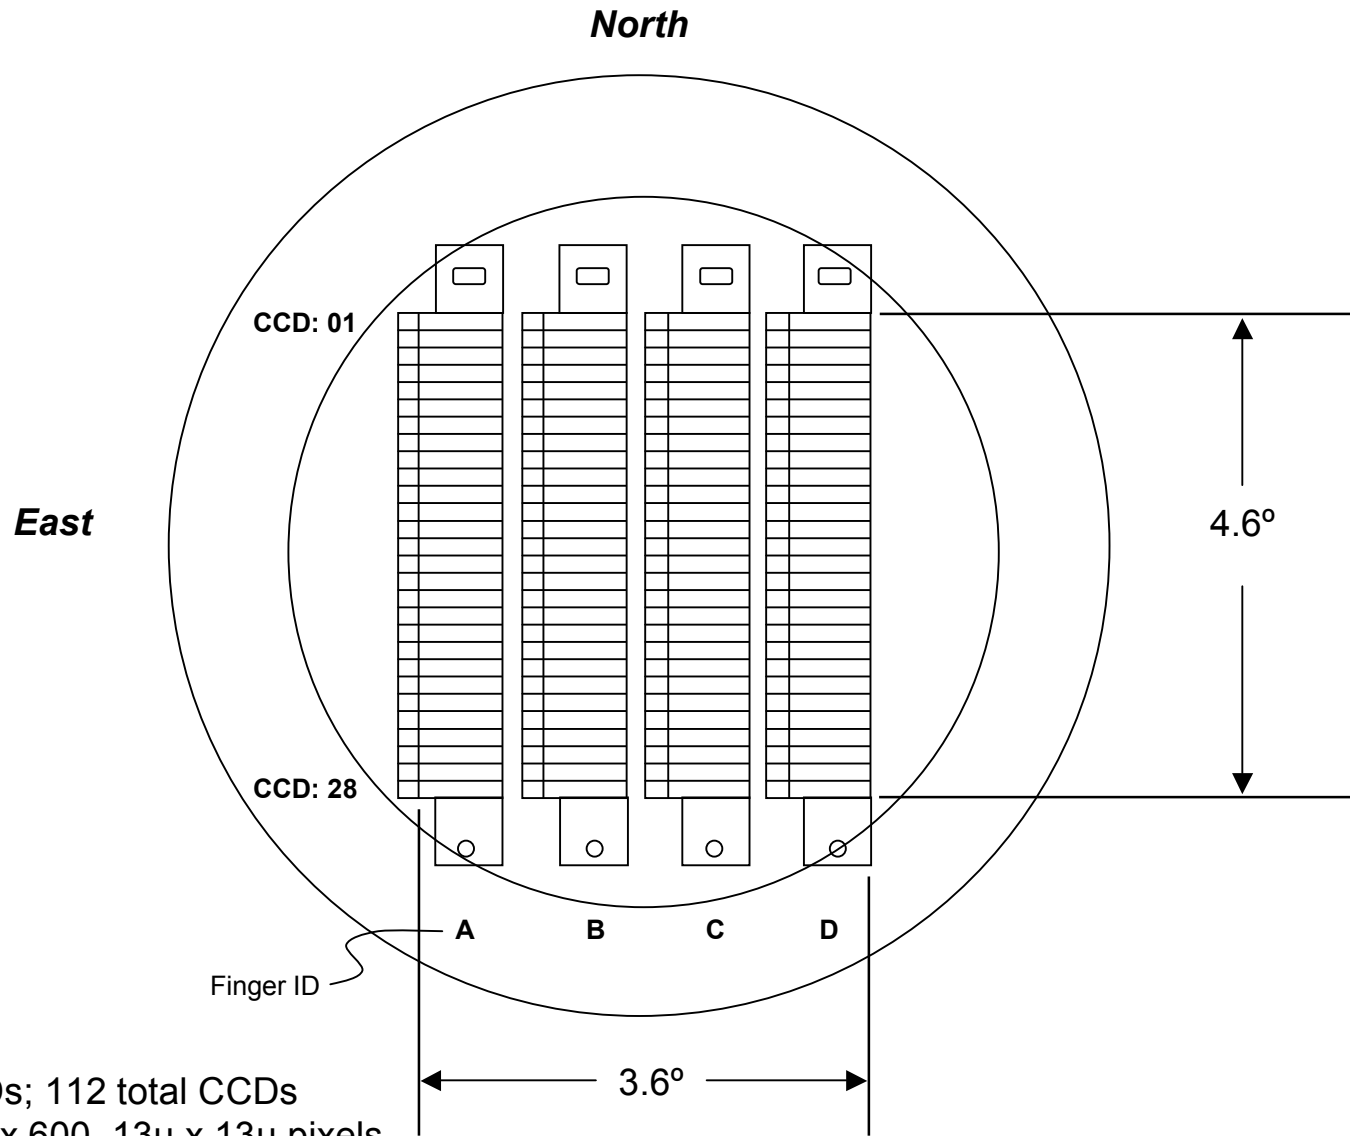

QUEST Large Area CCD Camera

4 rows of 28 CCDs; 112 total CCDs
Each CCD: 2400 x 600 13μ x 13μ pixels