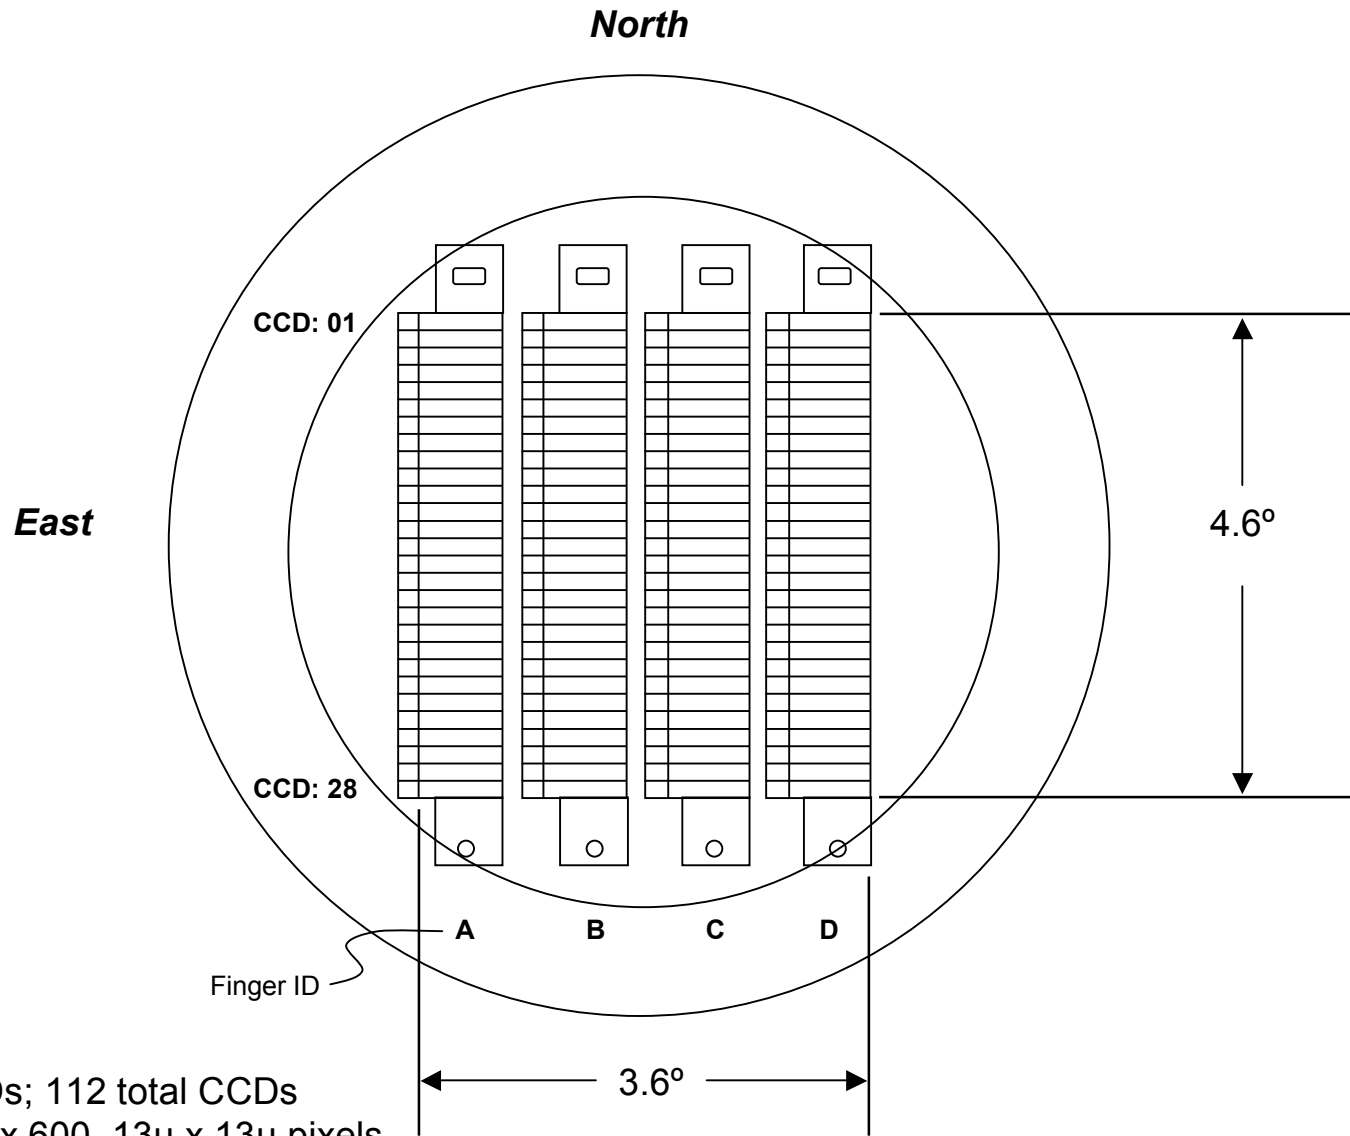

# QUEST Large Area CCD Camera

4 rows of 28 CCDs; 112 total CCDs  
Each CCD: 2400 x 600 13 $\mu$  x 13 $\mu$  pixels