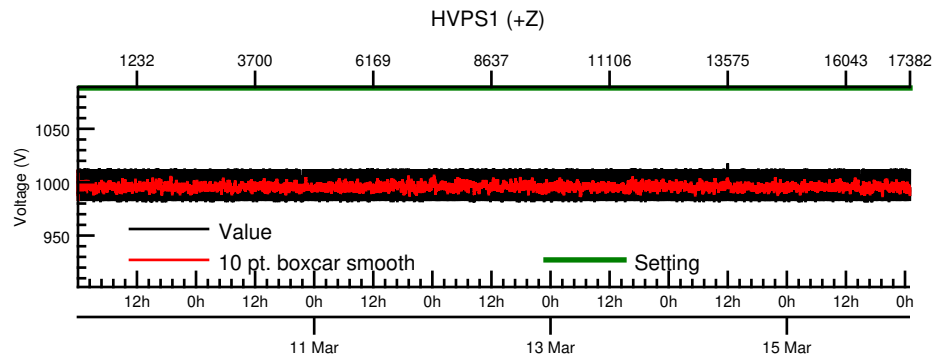

NASA Dawn Mission
GRaND@Ceres Browse Charts
Ceres CSL DA903 16069_0

- Number of science records: 4346
0 missing science packets with 0 gaps.
Start/End: 2016-03-09T00:00:28 to 2016-03-16T00:58:48
- Number of SOH records: 17383
0 missing SOH packets with 0 gaps.
Start/End: 2016-03-09T00:00:33 to 2016-03-16T00:59:33
- Comments: Browse charts.
 - Provides an overview of data contained within this directory.
 - Refer to the .STA file for detailed state information.
 - The energy scale for calibrated spectra may not be accurate.
 - Missing data count may be in error when power on data are present.

- Number of states = 1
- Instrument settings for first state (STATE_INDEX 0):

TELREADOUT	140	NEMG_TOT_EVTS	3876
TELSOH	35	NEMG_CZT_EVTS	3376
MODE	1	NEMN_TOT_EVTS	2800
HVPS1	1	L_BGO_CW	1
HVPS1_SET	185	H_BGO_CW	64
HVPS2	1	L_BGO_ROI	1
HVPS2_SET	173	H_BGO_ROI	64
HVPS3	1	L_BLP_MY_CW	1
HVPS3_SET	178	H_BLP_MY_CW	64
HVPS4	1	L_BLP_MY_ROI	1
HVPS4_SET	182	H_BLP_MY_ROI	64
HVPS5	1	L_BLP_PY_CW	1
HVPS5_SET	127	H_BLP_PY_CW	64
HVPS6	1	L_BLP_PY_ROI	1
HVPS6_SET	170	H_BLP_PY_ROI	64
PM5_LVPS	1	L_BLP_MZ_CW	1

BGO-CZT pair spectrum: BGO

BGO-CZT pair spectrum: CZT

CAT10 pulse height spectrum: CZT2

CAT10 pulse height spectrum: CZT8

CAT10 pulse height spectrum: CZT10

CAT10 pulse height spectrum: CZT0

CAT10 pulse height spectrum: CZT6

CAT10 pulse height spectrum: CZT14

CAT10 pulse height spectrum: CZT4

CAT10 CZT composite

CAT1 histograms