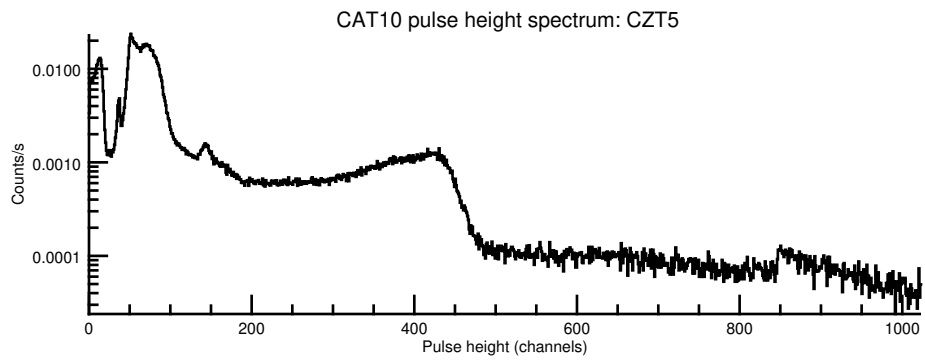

NASA Dawn Mission
GRaND@Ceres Browse Charts
Ceres CSL DA903 16069_0

- Number of science records: 4346
0 missing science packets with 0 gaps.
Start/End: 2016-03-09T00:00:28 to 2016-03-16T00:58:48
- Number of SOH records: 17383
0 missing SOH packets with 0 gaps.
Start/End: 2016-03-09T00:00:33 to 2016-03-16T00:59:33
- Comments: Browse charts.
 - Provides an overview of data contained within this directory.
 - Refer to the .STA file for detailed state information.
 - The energy scale for calibrated spectra may not be accurate.
 - Missing data count may be in error when power on data are present.

BGO-CZT pair spectrum: BGO

BGO-CZT pair spectrum: CZT

CAT10 pulse height spectrum: CZT2

CAT10 pulse height spectrum: CZT8

CAT10 pulse height spectrum: CZT10

CAT10 pulse height spectrum: CZT0

CAT10 pulse height spectrum: CZT6

CAT10 pulse height spectrum: CZT14

CAT10 pulse height spectrum: CZT4

CAT10 CZT composite

CAT1 histograms