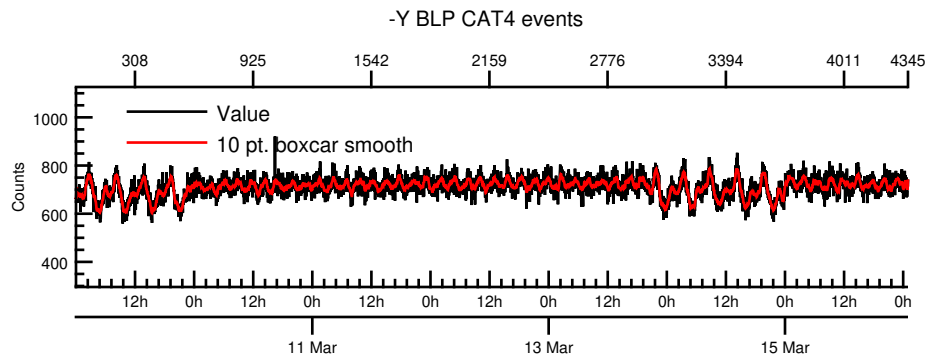

NASA Dawn Mission
GRaND@Ceres Browse Charts
Ceres CSL DA903 16069_0

- Number of science records: 4346
0 missing science packets with 0 gaps.
Start/End: 2016-03-09T00:00:28 to 2016-03-16T00:58:48
- Number of SOH records: 17383
0 missing SOH packets with 0 gaps.
Start/End: 2016-03-09T00:00:33 to 2016-03-16T00:59:33
- Comments: Browse charts.
 - Provides an overview of data contained within this directory.
 - Refer to the .STA file for detailed state information.
 - The energy scale for calibrated spectra may not be accurate.
 - Missing data count may be in error when power on data are present.

- Number of states = 1
- Instrument settings for first state (STATE_INDEX 0):

TELREADOUT	140	NEMG_TOT_EVTS	3876
TELSOH	35	NEMG_CZT_EVTS	3376
MODE	1	NEMN_TOT_EVTS	2800
HVPS1	1	L_BGO_CW	1
HVPS1_SET	185	H_BGO_CW	64
HVPS2	1	L_BGO_ROI	1
HVPS2_SET	173	H_BGO_ROI	64
HVPS3	1	L_BLP_MY_CW	1
HVPS3_SET	178	H_BLP_MY_CW	64
HVPS4	1	L_BLP_MY_ROI	1
HVPS4_SET	182	H_BLP_MY_ROI	64
HVPS5	1	L_BLP_PY_CW	1
HVPS5_SET	127	H_BLP_PY_CW	64
HVPS6	1	L_BLP_PY_ROI	1
HVPS6_SET	170	H_BLP_PY_ROI	64
PM5_LVPS	1	L_BLP_MZ_CW	1