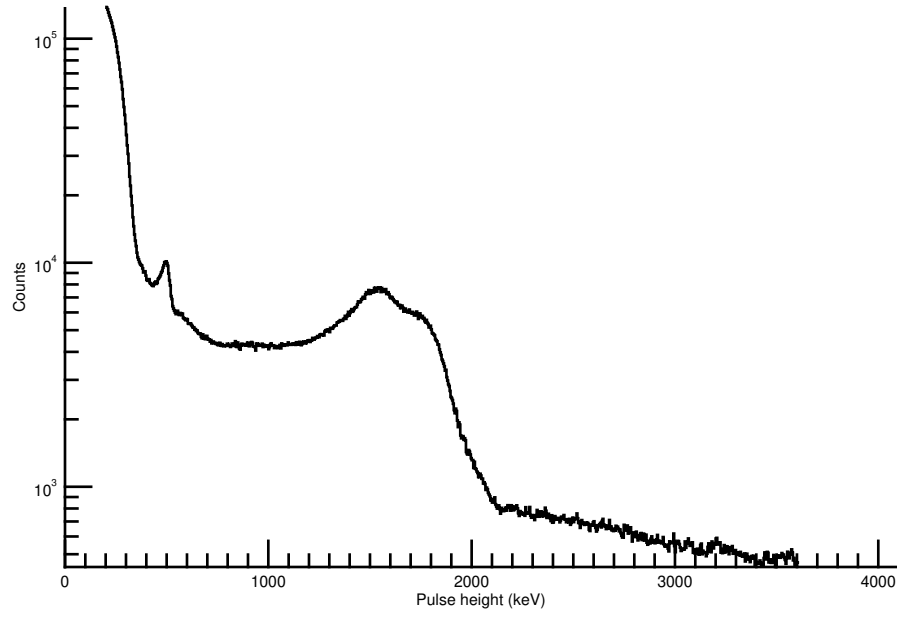

NASA Dawn Mission
GRaND@Ceres Browse Charts
Ceres CSL DA903 16069_0

- Number of science records: 4346
0 missing science packets with 0 gaps.
Start/End: 2016-03-09T00:00:28 to 2016-03-16T00:58:48
- Number of SOH records: 17383
0 missing SOH packets with 0 gaps.
Start/End: 2016-03-09T00:00:33 to 2016-03-16T00:59:33
- Comments: Browse charts.
 - Provides an overview of data contained within this directory.
 - Refer to the .STA file for detailed state information.
 - The energy scale for calibrated spectra may not be accurate.
 - Missing data count may be in error when power on data are present.

BGO-CZT pair spectrum: BGO

BGO-CZT pair spectrum: CZT

CAT10 pulse height spectrum: CZT2

CAT10 pulse height spectrum: CZT8

CAT10 pulse height spectrum: CZT10

CAT10 pulse height spectrum: CZT0

CAT10 pulse height spectrum: CZT6

CAT10 pulse height spectrum: CZT14

CAT10 pulse height spectrum: CZT4

CAT10 CZT composite

CAT1 histograms