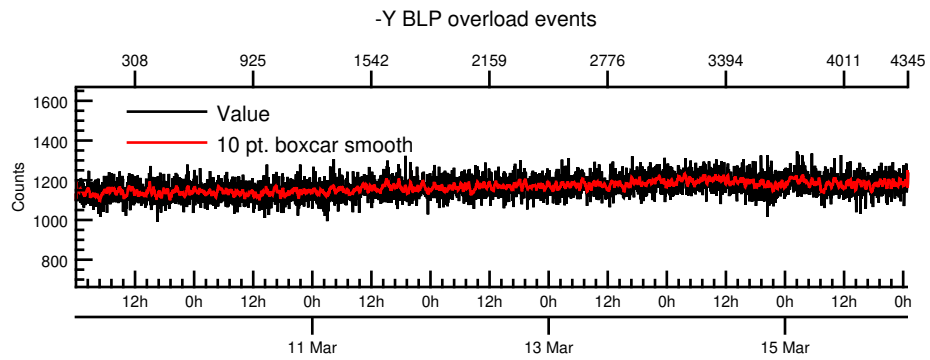

NASA Dawn Mission
GRaND@Ceres Browse Charts
Ceres CSL DA903 16069_0

- Number of science records: 4346
0 missing science packets with 0 gaps.
Start/End: 2016-03-09T00:00:28 to 2016-03-16T00:58:48
- Number of SOH records: 17383
0 missing SOH packets with 0 gaps.
Start/End: 2016-03-09T00:00:33 to 2016-03-16T00:59:33
- Comments: Browse charts.
 - Provides an overview of data contained within this directory.
 - Refer to the .STA file for detailed state information.
 - The energy scale for calibrated spectra may not be accurate.
 - Missing data count may be in error when power on data are present.

- Number of states = 1
- Instrument settings for first state (STATE_INDEX 0):

TELREADOUT	140	NEMG_TOT_EVTS	3876
TELSOH	35	NEMG_CZT_EVTS	3376
MODE	1	NEMN_TOT_EVTS	2800
HVPS1	1	L_BGO_CW	1
HVPS1_SET	185	H_BGO_CW	64
HVPS2	1	L_BGO_ROI	1
HVPS2_SET	173	H_BGO_ROI	64
HVPS3	1	L_BLP_MY_CW	1
HVPS3_SET	178	H_BLP_MY_CW	64
HVPS4	1	L_BLP_MY_ROI	1
HVPS4_SET	182	H_BLP_MY_ROI	64
HVPS5	1	L_BLP_PY_CW	1
HVPS5_SET	127	H_BLP_PY_CW	64
HVPS6	1	L_BLP_PY_ROI	1
HVPS6_SET	170	H_BLP_PY_ROI	64
PM5_LVPS	1	L_BLP_MZ_CW	1