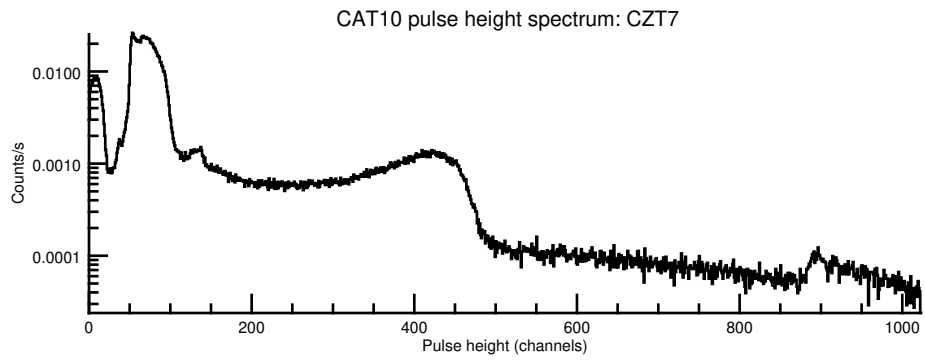

NASA Dawn Mission
GRaND@Ceres Browse Charts
Ceres CSL DA903 16069_0

- Number of science records: 4346
0 missing science packets with 0 gaps.
Start/End: 2016-03-09T00:00:28 to 2016-03-16T00:58:48
- Number of SOH records: 17383
0 missing SOH packets with 0 gaps.
Start/End: 2016-03-09T00:00:33 to 2016-03-16T00:59:33
- Comments: Browse charts.
 - Provides an overview of data contained within this directory.
 - Refer to the .STA file for detailed state information.
 - The energy scale for calibrated spectra may not be accurate.
 - Missing data count may be in error when power on data are present.

BGO-CZT pair spectrum: BGO

BGO-CZT pair spectrum: CZT

CAT10 pulse height spectrum: CZT2

CAT10 pulse height spectrum: CZT8

CAT10 pulse height spectrum: CZT10

CAT10 pulse height spectrum: CZT0

CAT10 pulse height spectrum: CZT6

CAT10 pulse height spectrum: CZT14

CAT10 pulse height spectrum: CZT4

CAT10 CZT composite

CAT1 histograms