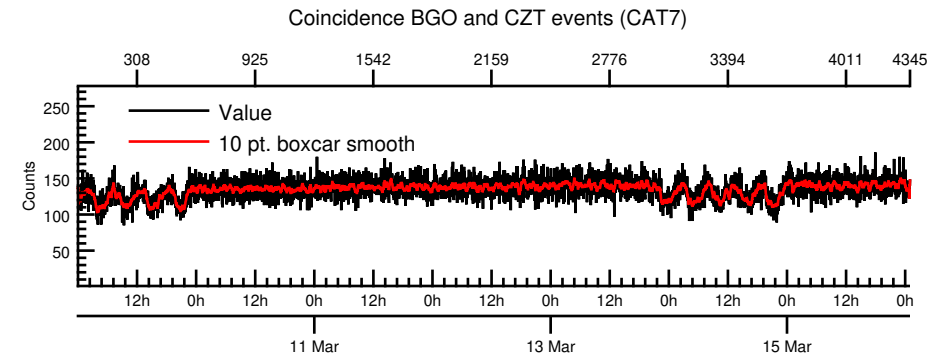

NASA Dawn Mission
GRaND@Ceres Browse Charts
Ceres CSL DA903 16069_0

- Number of science records: 4346
0 missing science packets with 0 gaps.
Start/End: 2016-03-09T00:00:28 to 2016-03-16T00:58:48
- Number of SOH records: 17383
0 missing SOH packets with 0 gaps.
Start/End: 2016-03-09T00:00:33 to 2016-03-16T00:59:33
- Comments: Browse charts.
 - Provides an overview of data contained within this directory.
 - Refer to the .STA file for detailed state information.
 - The energy scale for calibrated spectra may not be accurate.
 - Missing data count may be in error when power on data are present.

- Number of states = 1
- Instrument settings for first state (STATE_INDEX 0):

TELREADOUT	140	NEMG_TOT_EVTS	3876
TELSOH	35	NEMG_CZT_EVTS	3376
MODE	1	NEMN_TOT_EVTS	2800
HVPS1	1	L_BGO_CW	1
HVPS1_SET	185	H_BGO_CW	64
HVPS2	1	L_BGO_ROI	1
HVPS2_SET	173	H_BGO_ROI	64
HVPS3	1	L_BLP_MY_CW	1
HVPS3_SET	178	H_BLP_MY_CW	64
HVPS4	1	L_BLP_MY_ROI	1
HVPS4_SET	182	H_BLP_MY_ROI	64
HVPS5	1	L_BLP_PY_CW	1
HVPS5_SET	127	H_BLP_PY_CW	64
HVPS6	1	L_BLP_PY_ROI	1
HVPS6_SET	170	H_BLP_PY_ROI	64
PM5_LVPS	1	L_BLP_MZ_CW	1