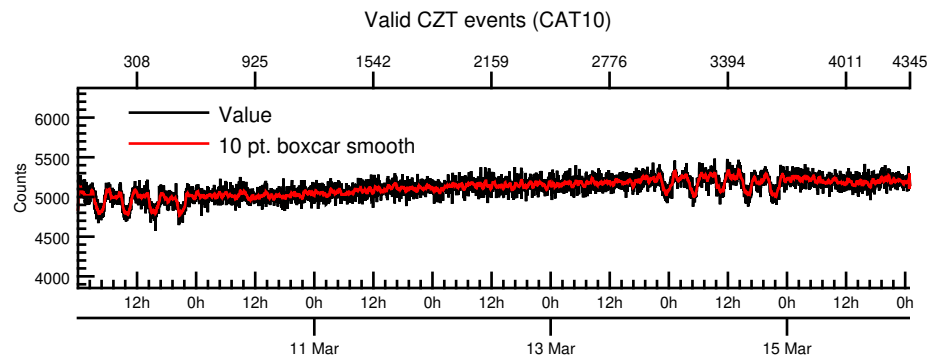

NASA Dawn Mission
GRaND@Ceres Browse Charts
Ceres CSL DA903 16069_0

- Number of science records: 4346
0 missing science packets with 0 gaps.
Start/End: 2016-03-09T00:00:28 to 2016-03-16T00:58:48
- Number of SOH records: 17383
0 missing SOH packets with 0 gaps.
Start/End: 2016-03-09T00:00:33 to 2016-03-16T00:59:33
- Comments: Browse charts.
 - Provides an overview of data contained within this directory.
 - Refer to the .STA file for detailed state information.
 - The energy scale for calibrated spectra may not be accurate.
 - Missing data count may be in error when power on data are present.

- Number of states = 1
- Instrument settings for first state (STATE_INDEX 0):

TELREADOUT	140	NEMG_TOT_EVTS	3876
TELSOH	35	NEMG_CZT_EVTS	3376
MODE	1	NEMN_TOT_EVTS	2800
HVPS1	1	L_BGO_CW	1
HVPS1_SET	185	H_BGO_CW	64
HVPS2	1	L_BGO_ROI	1
HVPS2_SET	173	H_BGO_ROI	64
HVPS3	1	L_BLP_MY_CW	1
HVPS3_SET	178	H_BLP_MY_CW	64
HVPS4	1	L_BLP_MY_ROI	1
HVPS4_SET	182	H_BLP_MY_ROI	64
HVPS5	1	L_BLP_PY_CW	1
HVPS5_SET	127	H_BLP_PY_CW	64
HVPS6	1	L_BLP_PY_ROI	1
HVPS6_SET	170	H_BLP_PY_ROI	64
PM5_LVPS	1	L_BLP_MZ_CW	1