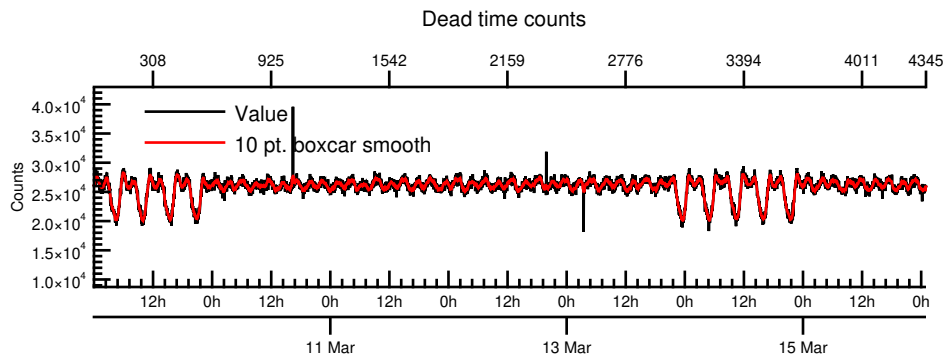

NASA Dawn Mission
GRaND@Ceres Browse Charts
Ceres CSL DA903 16069_0

- Number of science records: 4346
0 missing science packets with 0 gaps.
Start/End: 2016-03-09T00:00:28 to 2016-03-16T00:58:48
- Number of SOH records: 17383
0 missing SOH packets with 0 gaps.
Start/End: 2016-03-09T00:00:33 to 2016-03-16T00:59:33
- Comments: Browse charts.
 - Provides an overview of data contained within this directory.
 - Refer to the .STA file for detailed state information.
 - The energy scale for calibrated spectra may not be accurate.
 - Missing data count may be in error when power on data are present.

- Number of states = 1
- Instrument settings for first state (STATE_INDEX 0):

TELREADOUT	140	NEMG_TOT_EVTS	3876
TELSOH	35	NEMG_CZT_EVTS	3376
MODE	1	NEMN_TOT_EVTS	2800
HVPS1	1	L_BGO_CW	1
HVPS1_SET	185	H_BGO_CW	64
HVPS2	1	L_BGO_ROI	1
HVPS2_SET	173	H_BGO_ROI	64
HVPS3	1	L_BLP_MY_CW	1
HVPS3_SET	178	H_BLP_MY_CW	64
HVPS4	1	L_BLP_MY_ROI	1
HVPS4_SET	182	H_BLP_MY_ROI	64
HVPS5	1	L_BLP_PY_CW	1
HVPS5_SET	127	H_BLP_PY_CW	64
HVPS6	1	L_BLP_PY_ROI	1
HVPS6_SET	170	H_BLP_PY_ROI	64
PM5_LVPS	1	L_BLP_MZ_CW	1