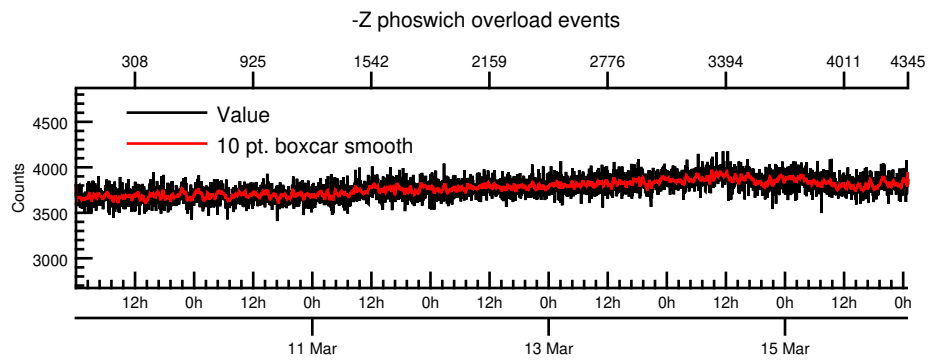

NASA Dawn Mission
GRaND@Ceres Browse Charts
Ceres CSL DA903 16069_0

- Number of science records: 4346
0 missing science packets with 0 gaps.
Start/End: 2016-03-09T00:00:28 to 2016-03-16T00:58:48
- Number of SOH records: 17383
0 missing SOH packets with 0 gaps.
Start/End: 2016-03-09T00:00:33 to 2016-03-16T00:59:33
- Comments: Browse charts.
 - Provides an overview of data contained within this directory.
 - Refer to the .STA file for detailed state information.
 - The energy scale for calibrated spectra may not be accurate.
 - Missing data count may be in error when power on data are present.

- Number of states = 1
- Instrument settings for first state (STATE_INDEX 0):

TELREADOUT	140	NEMG_TOT_EVTS	3876
TELSOH	35	NEMG_CZT_EVTS	3376
MODE	1	NEMN_TOT_EVTS	2800
HVPS1	1	L_BGO_CW	1
HVPS1_SET	185	H_BGO_CW	64
HVPS2	1	L_BGO_ROI	1
HVPS2_SET	173	H_BGO_ROI	64
HVPS3	1	L_BLP_MY_CW	1
HVPS3_SET	178	H_BLP_MY_CW	64
HVPS4	1	L_BLP_MY_ROI	1
HVPS4_SET	182	H_BLP_MY_ROI	64
HVPS5	1	L_BLP_PY_CW	1
HVPS5_SET	127	H_BLP_PY_CW	64
HVPS6	1	L_BLP_PY_ROI	1
HVPS6_SET	170	H_BLP_PY_ROI	64
PM5_LVPS	1	L_BLP_MZ_CW	1