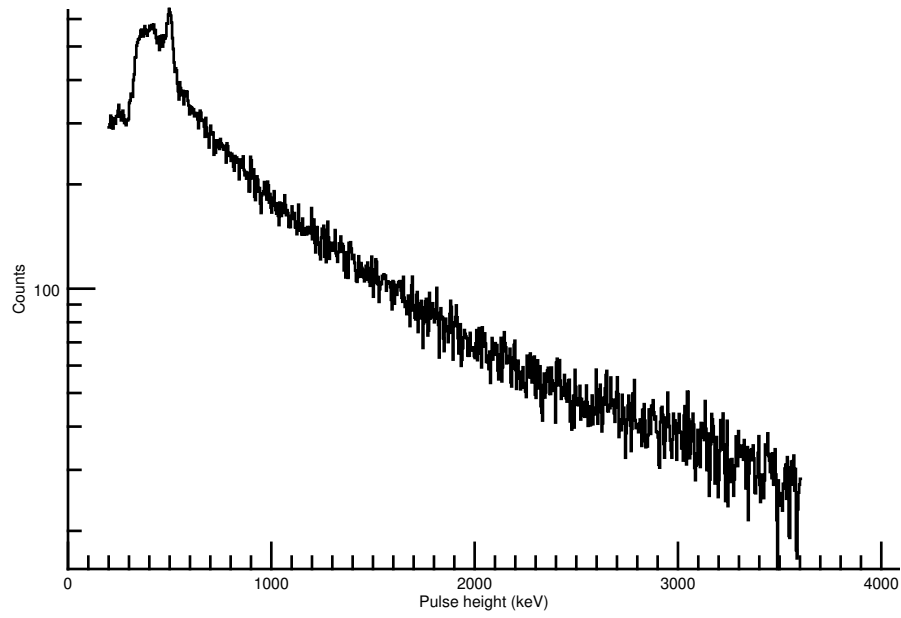

BGO-CZT pair spectrum: CZT