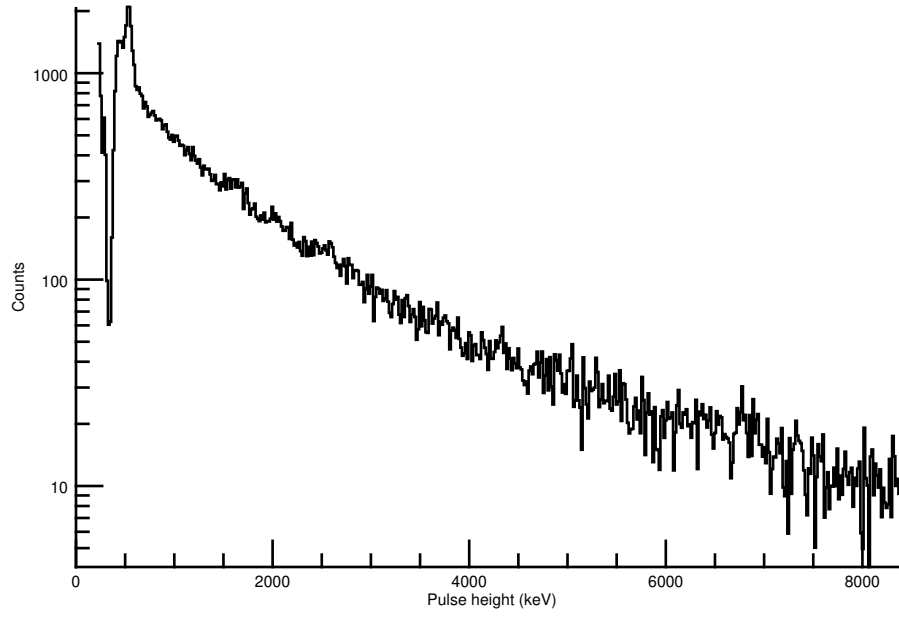

BGO-CZT pair spectrum: BGO