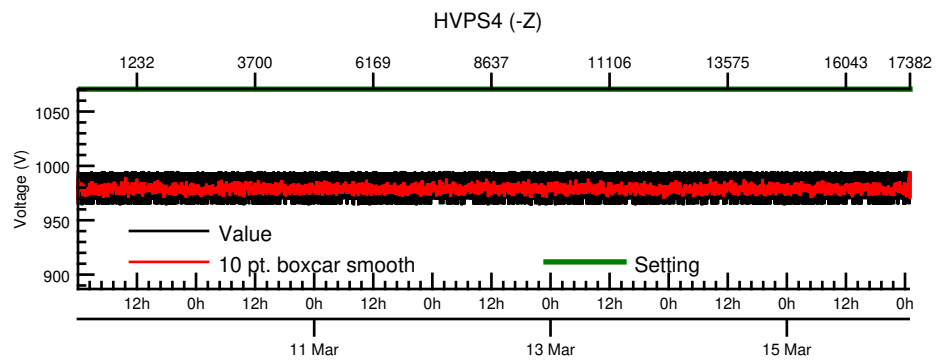

NASA Dawn Mission
GRaND@Ceres Browse Charts
Ceres CSL DA903 16069_0

- Number of science records: 4346
0 missing science packets with 0 gaps.
Start/End: 2016-03-09T00:00:28 to 2016-03-16T00:58:48
- Number of SOH records: 17383
0 missing SOH packets with 0 gaps.
Start/End: 2016-03-09T00:00:33 to 2016-03-16T00:59:33
- Comments: Browse charts.
 - Provides an overview of data contained within this directory.
 - Refer to the .STA file for detailed state information.
 - The energy scale for calibrated spectra may not be accurate.
 - Missing data count may be in error when power on data are present.

- Number of states = 1
- Instrument settings for first state (STATE_INDEX 0):

TELREADOUT	140	NEMG_TOT_EVTS	3876
TELSOH	35	NEMG_CZT_EVTS	3376
MODE	1	NEMN_TOT_EVTS	2800
HVPS1	1	L_BGO_CW	1
HVPS1_SET	185	H_BGO_CW	64
HVPS2	1	L_BGO_ROI	1
HVPS2_SET	173	H_BGO_ROI	64
HVPS3	1	L_BLP_MY_CW	1
HVPS3_SET	178	H_BLP_MY_CW	64
HVPS4	1	L_BLP_MY_ROI	1
HVPS4_SET	182	H_BLP_MY_ROI	64
HVPS5	1	L_BLP_PY_CW	1
HVPS5_SET	127	H_BLP_PY_CW	64
HVPS6	1	L_BLP_PY_ROI	1
HVPS6_SET	170	H_BLP_PY_ROI	64
PM5_LVPS	1	L_BLP_MZ_CW	1

BGO-CZT pair spectrum: BGO

BGO-CZT pair spectrum: CZT

CAT10 pulse height spectrum: CZT2

CAT10 pulse height spectrum: CZT8

CAT10 pulse height spectrum: CZT10

CAT10 pulse height spectrum: CZT0

CAT10 pulse height spectrum: CZT6

CAT10 pulse height spectrum: CZT14

CAT10 pulse height spectrum: CZT4

CAT10 CZT composite

CAT1 histograms