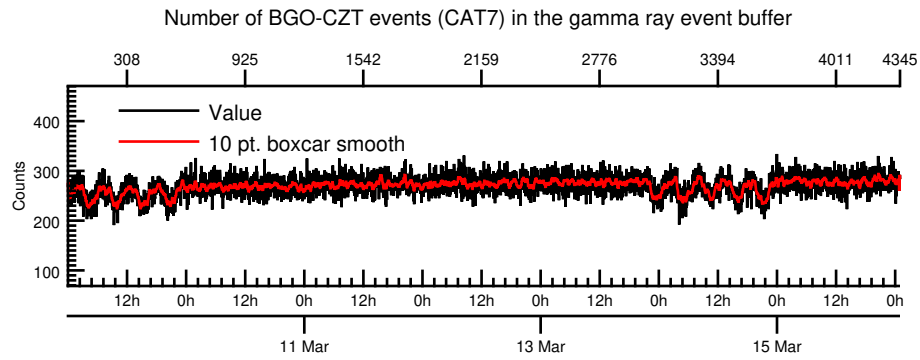

NASA Dawn Mission
GRaND@Ceres Browse Charts
Ceres CSL DA903 16069_0

- Number of science records: 4346
0 missing science packets with 0 gaps.
Start/End: 2016-03-09T00:00:28 to 2016-03-16T00:58:48
- Number of SOH records: 17383
0 missing SOH packets with 0 gaps.
Start/End: 2016-03-09T00:00:33 to 2016-03-16T00:59:33
- Comments: Browse charts.
 - Provides an overview of data contained within this directory.
 - Refer to the .STA file for detailed state information.
 - The energy scale for calibrated spectra may not be accurate.
 - Missing data count may be in error when power on data are present.

- Number of states = 1
- Instrument settings for first state (STATE_INDEX 0):

TELREADOUT	140	NEMG_TOT_EVTS	3876
TELSOH	35	NEMG_CZT_EVTS	3376
MODE	1	NEMN_TOT_EVTS	2800
HVPS1	1	L_BGO_CW	1
HVPS1_SET	185	H_BGO_CW	64
HVPS2	1	L_BGO_ROI	1
HVPS2_SET	173	H_BGO_ROI	64
HVPS3	1	L_BLP_MY_CW	1
HVPS3_SET	178	H_BLP_MY_CW	64
HVPS4	1	L_BLP_MY_ROI	1
HVPS4_SET	182	H_BLP_MY_ROI	64
HVPS5	1	L_BLP_PY_CW	1
HVPS5_SET	127	H_BLP_PY_CW	64
HVPS6	1	L_BLP_PY_ROI	1
HVPS6_SET	170	H_BLP_PY_ROI	64
PM5_LVPS	1	L_BLP_MZ_CW	1

BGO-CZT pair spectrum: BGO

BGO-CZT pair spectrum: CZT

CAT10 pulse height spectrum: CZT2

CAT10 pulse height spectrum: CZT8

CAT10 pulse height spectrum: CZT10

CAT10 pulse height spectrum: CZT0

CAT10 pulse height spectrum: CZT6