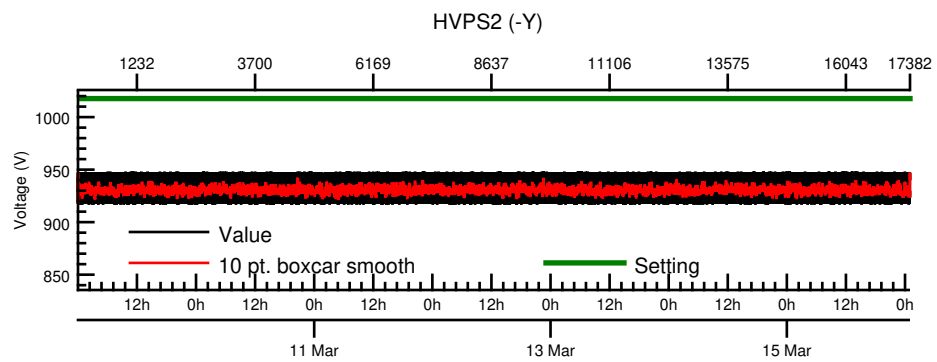

NASA Dawn Mission
GRaND@Ceres Browse Charts
Ceres CSL DA903 16069_0

- Number of science records: 4346
0 missing science packets with 0 gaps.
Start/End: 2016-03-09T00:00:28 to 2016-03-16T00:58:48
- Number of SOH records: 17383
0 missing SOH packets with 0 gaps.
Start/End: 2016-03-09T00:00:33 to 2016-03-16T00:59:33
- Comments: Browse charts.
 - Provides an overview of data contained within this directory.
 - Refer to the .STA file for detailed state information.
 - The energy scale for calibrated spectra may not be accurate.
 - Missing data count may be in error when power on data are present.

- Number of states = 1
- Instrument settings for first state (STATE_INDEX 0):

TELREADOUT	140	NEMG_TOT_EVTS	3876
TELSOH	35	NEMG_CZT_EVTS	3376
MODE	1	NEMN_TOT_EVTS	2800
HVPS1	1	L_BGO_CW	1
HVPS1_SET	185	H_BGO_CW	64
HVPS2	1	L_BGO_ROI	1
HVPS2_SET	173	H_BGO_ROI	64
HVPS3	1	L_BLP_MY_CW	1
HVPS3_SET	178	H_BLP_MY_CW	64
HVPS4	1	L_BLP_MY_ROI	1
HVPS4_SET	182	H_BLP_MY_ROI	64
HVPS5	1	L_BLP_PY_CW	1
HVPS5_SET	127	H_BLP_PY_CW	64
HVPS6	1	L_BLP_PY_ROI	1
HVPS6_SET	170	H_BLP_PY_ROI	64
PM5_LVPS	1	L_BLP_MZ_CW	1

BGO-CZT pair spectrum: BGO

BGO-CZT pair spectrum: CZT

CAT10 pulse height spectrum: CZT2

CAT10 pulse height spectrum: CZT8

CAT10 pulse height spectrum: CZT10

CAT10 pulse height spectrum: CZT0

CAT10 pulse height spectrum: CZT6

CAT10 pulse height spectrum: CZT14

CAT10 pulse height spectrum: CZT4

CAT10 CZT composite

CAT1 histograms