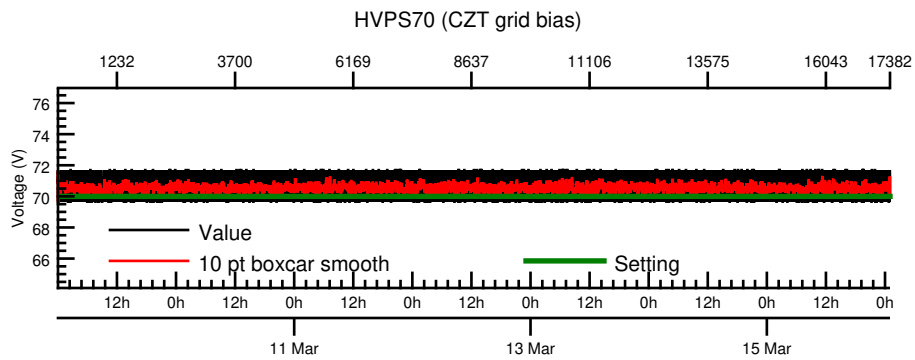

NASA Dawn Mission
GRaND@Ceres Browse Charts
Ceres CSL DA903 16069_0

- Number of science records: 4346
0 missing science packets with 0 gaps.
Start/End: 2016-03-09T00:00:28 to 2016-03-16T00:58:48
- Number of SOH records: 17383
0 missing SOH packets with 0 gaps.
Start/End: 2016-03-09T00:00:33 to 2016-03-16T00:59:33
- Comments: Browse charts.
 - Provides an overview of data contained within this directory.
 - Refer to the .STA file for detailed state information.
 - The energy scale for calibrated spectra may not be accurate.
 - Missing data count may be in error when power on data are present.

- Number of states = 1
- Instrument settings for first state (STATE_INDEX 0):

TELREADOUT	140	NEMG_TOT_EVTS	3876
TELSOH	35	NEMG_CZT_EVTS	3376
MODE	1	NEMN_TOT_EVTS	2800
HVPS1	1	L_BGO_CW	1
HVPS1_SET	185	H_BGO_CW	64
HVPS2	1	L_BGO_ROI	1
HVPS2_SET	173	H_BGO_ROI	64
HVPS3	1	L_BLP_MY_CW	1
HVPS3_SET	178	H_BLP_MY_CW	64
HVPS4	1	L_BLP_MY_ROI	1
HVPS4_SET	182	H_BLP_MY_ROI	64
HVPS5	1	L_BLP_PY_CW	1
HVPS5_SET	127	H_BLP_PY_CW	64
HVPS6	1	L_BLP_PY_ROI	1
HVPS6_SET	170	H_BLP_PY_ROI	64
PM5_LVPS	1	L_BLP_MZ_CW	1

BGO-CZT pair spectrum: BGO

BGO-CZT pair spectrum: CZT

CAT10 pulse height spectrum: CZT2

CAT10 pulse height spectrum: CZT8

CAT10 pulse height spectrum: CZT10

CAT10 pulse height spectrum: CZT0

CAT10 pulse height spectrum: CZT6