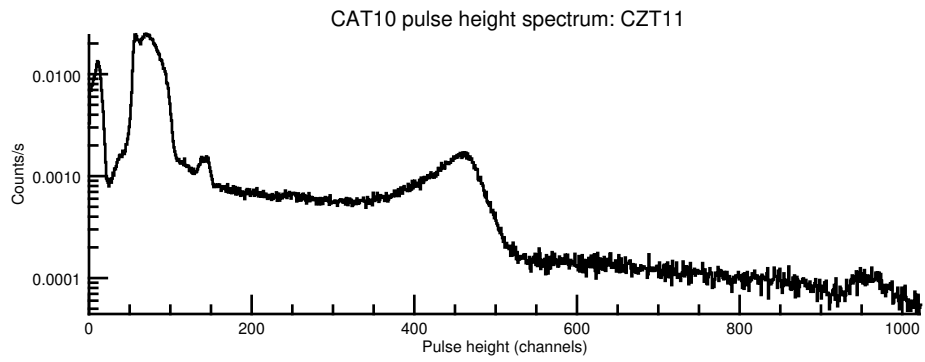

NASA Dawn Mission
GRaND@Ceres Browse Charts
Ceres CSL DA903 16069_0

- Number of science records: 4346
0 missing science packets with 0 gaps.
Start/End: 2016-03-09T00:00:28 to 2016-03-16T00:58:48
- Number of SOH records: 17383
0 missing SOH packets with 0 gaps.
Start/End: 2016-03-09T00:00:33 to 2016-03-16T00:59:33
- Comments: Browse charts.
 - Provides an overview of data contained within this directory.
 - Refer to the .STA file for detailed state information.
 - The energy scale for calibrated spectra may not be accurate.
 - Missing data count may be in error when power on data are present.

- Number of states = 1
- Instrument settings for first state (STATE_INDEX 0):

TELREADOUT	140	NEMG_TOT_EVTS	3876
TELSOH	35	NEMG_CZT_EVTS	3376
MODE	1	NEMN_TOT_EVTS	2800
HVPS1	1	L_BGO_CW	1
HVPS1_SET	185	H_BGO_CW	64
HVPS2	1	L_BGO_ROI	1
HVPS2_SET	173	H_BGO_ROI	64
HVPS3	1	L_BLP_MY_CW	1
HVPS3_SET	178	H_BLP_MY_CW	64
HVPS4	1	L_BLP_MY_ROI	1
HVPS4_SET	182	H_BLP_MY_ROI	64
HVPS5	1	L_BLP_PY_CW	1
HVPS5_SET	127	H_BLP_PY_CW	64
HVPS6	1	L_BLP_PY_ROI	1
HVPS6_SET	170	H_BLP_PY_ROI	64
PM5_LVPS	1	L_BLP_MZ_CW	1

BGO-CZT pair spectrum: BGO

BGO-CZT pair spectrum: CZT

CAT10 pulse height spectrum: CZT2

CAT10 pulse height spectrum: CZT8

CAT10 pulse height spectrum: CZT10

CAT10 pulse height spectrum: CZT0

CAT10 pulse height spectrum: CZT6