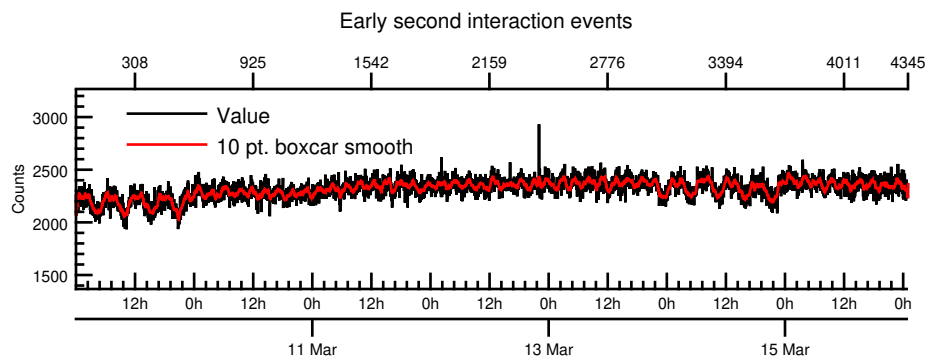

NASA Dawn Mission
GRaND@Ceres Browse Charts
Ceres CSL DA903 16069_0

- Number of science records: 4346
0 missing science packets with 0 gaps.
Start/End: 2016-03-09T00:00:28 to 2016-03-16T00:58:48
- Number of SOH records: 17383
0 missing SOH packets with 0 gaps.
Start/End: 2016-03-09T00:00:33 to 2016-03-16T00:59:33
- Comments: Browse charts.
 - Provides an overview of data contained within this directory.
 - Refer to the .STA file for detailed state information.
 - The energy scale for calibrated spectra may not be accurate.
 - Missing data count may be in error when power on data are present.

- Number of states = 1
- Instrument settings for first state (STATE_INDEX 0):

TELREADOUT	140	NEMG_TOT_EVTS	3876
TELSOH	35	NEMG_CZT_EVTS	3376
MODE	1	NEMN_TOT_EVTS	2800
HVPS1	1	L_BGO_CW	1
HVPS1_SET	185	H_BGO_CW	64
HVPS2	1	L_BGO_ROI	1
HVPS2_SET	173	H_BGO_ROI	64
HVPS3	1	L_BLP_MY_CW	1
HVPS3_SET	178	H_BLP_MY_CW	64
HVPS4	1	L_BLP_MY_ROI	1
HVPS4_SET	182	H_BLP_MY_ROI	64
HVPS5	1	L_BLP_PY_CW	1
HVPS5_SET	127	H_BLP_PY_CW	64
HVPS6	1	L_BLP_PY_ROI	1
HVPS6_SET	170	H_BLP_PY_ROI	64
PM5_LVPS	1	L_BLP_MZ_CW	1