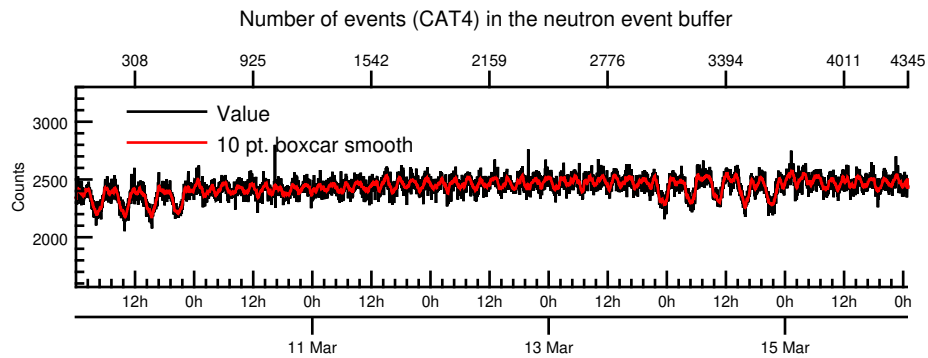

NASA Dawn Mission
GRaND@Ceres Browse Charts
Ceres CSL DA903 16069_0

- Number of science records: 4346
0 missing science packets with 0 gaps.
Start/End: 2016-03-09T00:00:28 to 2016-03-16T00:58:48
- Number of SOH records: 17383
0 missing SOH packets with 0 gaps.
Start/End: 2016-03-09T00:00:33 to 2016-03-16T00:59:33
- Comments: Browse charts.
 - Provides an overview of data contained within this directory.
 - Refer to the .STA file for detailed state information.
 - The energy scale for calibrated spectra may not be accurate.
 - Missing data count may be in error when power on data are present.

- Number of states = 1
- Instrument settings for first state (STATE_INDEX 0):

TELREADOUT	140	NEMG_TOT_EVTS	3876
TELSOH	35	NEMG_CZT_EVTS	3376
MODE	1	NEMN_TOT_EVTS	2800
HVPS1	1	L_BGO_CW	1
HVPS1_SET	185	H_BGO_CW	64
HVPS2	1	L_BGO_ROI	1
HVPS2_SET	173	H_BGO_ROI	64
HVPS3	1	L_BLP_MY_CW	1
HVPS3_SET	178	H_BLP_MY_CW	64
HVPS4	1	L_BLP_MY_ROI	1
HVPS4_SET	182	H_BLP_MY_ROI	64
HVPS5	1	L_BLP_PY_CW	1
HVPS5_SET	127	H_BLP_PY_CW	64
HVPS6	1	L_BLP_PY_ROI	1
HVPS6_SET	170	H_BLP_PY_ROI	64
PM5_LVPS	1	L_BLP_MZ_CW	1

BGO-CZT pair spectrum: BGO

BGO-CZT pair spectrum: CZT

CAT10 pulse height spectrum: CZT2

CAT10 pulse height spectrum: CZT8

CAT10 pulse height spectrum: CZT10

CAT10 pulse height spectrum: CZT0

CAT10 pulse height spectrum: CZT6