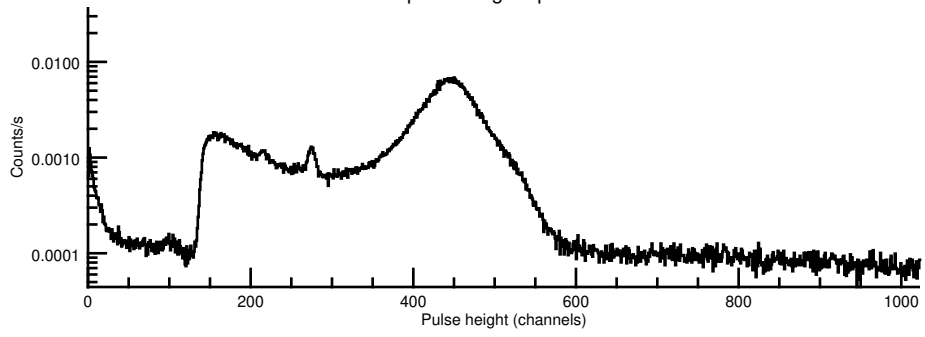

NASA Dawn Mission
GRaND@Ceres Browse Charts
Ceres CSL DA903 16069_0

- Number of science records: 4346
0 missing science packets with 0 gaps.
Start/End: 2016-03-09T00:00:28 to 2016-03-16T00:58:48
- Number of SOH records: 17383
0 missing SOH packets with 0 gaps.
Start/End: 2016-03-09T00:00:33 to 2016-03-16T00:59:33
- Comments: Browse charts.
 - Provides an overview of data contained within this directory.
 - Refer to the .STA file for detailed state information.
 - The energy scale for calibrated spectra may not be accurate.
 - Missing data count may be in error when power on data are present.

BGO-CZT pair spectrum: BGO

BGO-CZT pair spectrum: CZT

CAT10 pulse height spectrum: CZT2

CAT10 pulse height spectrum: CZT8

CAT10 pulse height spectrum: CZT10

CAT10 pulse height spectrum: CZT0

CAT10 pulse height spectrum: CZT6

CAT10 pulse height spectrum: CZT14

CAT10 pulse height spectrum: CZT4

CAT10 CZT composite

CAT1 histograms