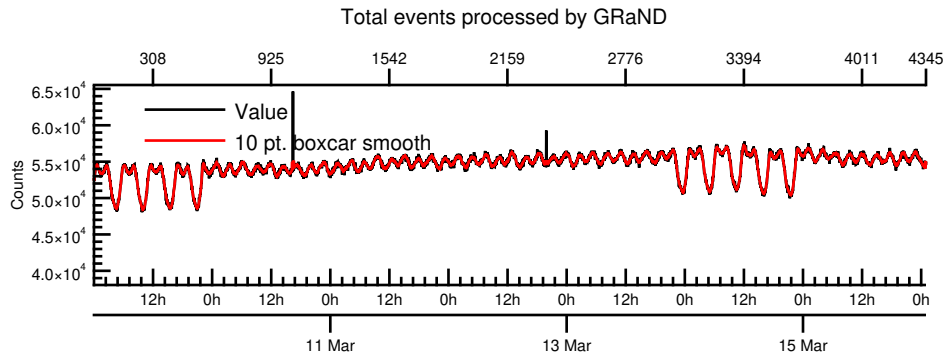

NASA Dawn Mission
GRaND@Ceres Browse Charts
Ceres CSL DA903 16069_0

- Number of science records: 4346
0 missing science packets with 0 gaps.
Start/End: 2016-03-09T00:00:28 to 2016-03-16T00:58:48
- Number of SOH records: 17383
0 missing SOH packets with 0 gaps.
Start/End: 2016-03-09T00:00:33 to 2016-03-16T00:59:33
- Comments: Browse charts.
 - Provides an overview of data contained within this directory.
 - Refer to the .STA file for detailed state information.
 - The energy scale for calibrated spectra may not be accurate.
 - Missing data count may be in error when power on data are present.

- Number of states = 1
- Instrument settings for first state (STATE_INDEX 0):

TELREADOUT	140	NEMG_TOT_EVTS	3876
TELSOH	35	NEMG_CZT_EVTS	3376
MODE	1	NEMN_TOT_EVTS	2800
HVPS1	1	L_BGO_CW	1
HVPS1_SET	185	H_BGO_CW	64
HVPS2	1	L_BGO_ROI	1
HVPS2_SET	173	H_BGO_ROI	64
HVPS3	1	L_BLP_MY_CW	1
HVPS3_SET	178	H_BLP_MY_CW	64
HVPS4	1	L_BLP_MY_ROI	1
HVPS4_SET	182	H_BLP_MY_ROI	64
HVPS5	1	L_BLP_PY_CW	1
HVPS5_SET	127	H_BLP_PY_CW	64
HVPS6	1	L_BLP_PY_ROI	1
HVPS6_SET	170	H_BLP_PY_ROI	64
PM5_LVPS	1	L_BLP_MZ_CW	1

BGO-CZT pair spectrum: BGO

BGO-CZT pair spectrum: CZT

CAT10 pulse height spectrum: CZT2

CAT10 pulse height spectrum: CZT8

CAT10 pulse height spectrum: CZT10

CAT10 pulse height spectrum: CZT0

CAT10 pulse height spectrum: CZT6

CAT10 pulse height spectrum: CZT14

CAT10 pulse height spectrum: CZT4

CAT10 CZT composite

CAT1 histograms