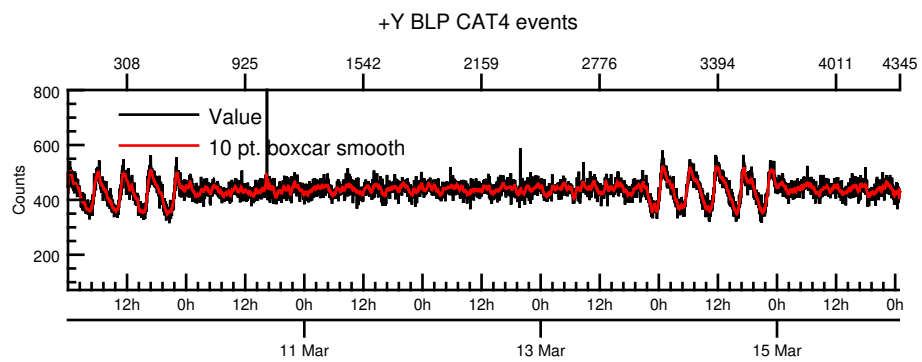

NASA Dawn Mission
GRaND@Ceres Browse Charts
Ceres CSL DA903 16069_0

- Number of science records: 4346
0 missing science packets with 0 gaps.
Start/End: 2016-03-09T00:00:28 to 2016-03-16T00:58:48
- Number of SOH records: 17383
0 missing SOH packets with 0 gaps.
Start/End: 2016-03-09T00:00:33 to 2016-03-16T00:59:33
- Comments: Browse charts.
 - Provides an overview of data contained within this directory.
 - Refer to the .STA file for detailed state information.
 - The energy scale for calibrated spectra may not be accurate.
 - Missing data count may be in error when power on data are present.

- Number of states = 1
- Instrument settings for first state (STATE_INDEX 0):

TELREADOUT	140	NEMG_TOT_EVTS	3876
TELSOH	35	NEMG_CZT_EVTS	3376
MODE	1	NEMN_TOT_EVTS	2800
HVPS1	1	L_BGO_CW	1
HVPS1_SET	185	H_BGO_CW	64
HVPS2	1	L_BGO_ROI	1
HVPS2_SET	173	H_BGO_ROI	64
HVPS3	1	L_BLP_MY_CW	1
HVPS3_SET	178	H_BLP_MY_CW	64
HVPS4	1	L_BLP_MY_ROI	1
HVPS4_SET	182	H_BLP_MY_ROI	64
HVPS5	1	L_BLP_PY_CW	1
HVPS5_SET	127	H_BLP_PY_CW	64
HVPS6	1	L_BLP_PY_ROI	1
HVPS6_SET	170	H_BLP_PY_ROI	64
PM5_LVPS	1	L_BLP_MZ_CW	1