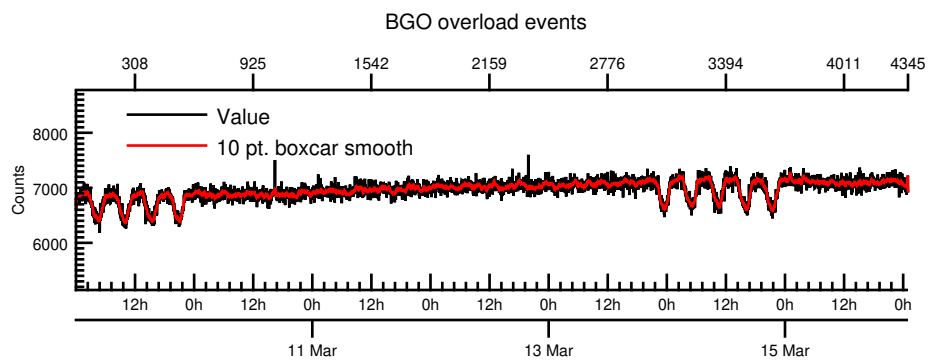

NASA Dawn Mission
GRaND@Ceres Browse Charts
Ceres CSL DA903 16069_0

- Number of science records: 4346
0 missing science packets with 0 gaps.
Start/End: 2016-03-09T00:00:28 to 2016-03-16T00:58:48
- Number of SOH records: 17383
0 missing SOH packets with 0 gaps.
Start/End: 2016-03-09T00:00:33 to 2016-03-16T00:59:33
- Comments: Browse charts.
 - Provides an overview of data contained within this directory.
 - Refer to the .STA file for detailed state information.
 - The energy scale for calibrated spectra may not be accurate.
 - Missing data count may be in error when power on data are present.

- Number of states = 1
- Instrument settings for first state (STATE_INDEX 0):

TELREADOUT	140	NEMG_TOT_EVTS	3876
TELSOH	35	NEMG_CZT_EVTS	3376
MODE	1	NEMN_TOT_EVTS	2800
HVPS1	1	L_BGO_CW	1
HVPS1_SET	185	H_BGO_CW	64
HVPS2	1	L_BGO_ROI	1
HVPS2_SET	173	H_BGO_ROI	64
HVPS3	1	L_BLP_MY_CW	1
HVPS3_SET	178	H_BLP_MY_CW	64
HVPS4	1	L_BLP_MY_ROI	1
HVPS4_SET	182	H_BLP_MY_ROI	64
HVPS5	1	L_BLP_PY_CW	1
HVPS5_SET	127	H_BLP_PY_CW	64
HVPS6	1	L_BLP_PY_ROI	1
HVPS6_SET	170	H_BLP_PY_ROI	64
PM5_LVPS	1	L_BLP_MZ_CW	1