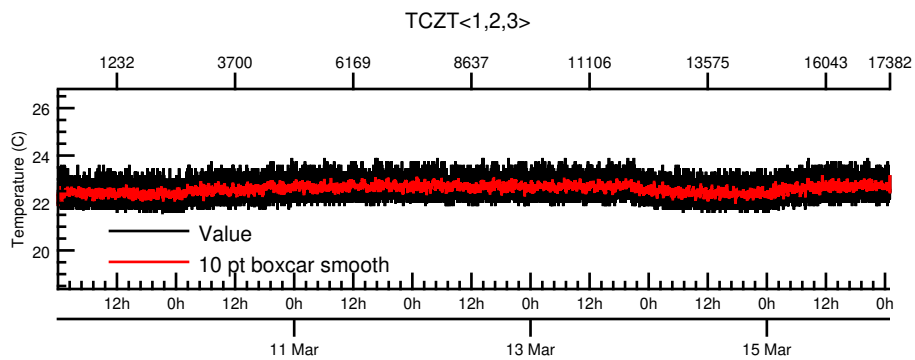

NASA Dawn Mission
GRaND@Ceres Browse Charts
Ceres CSL DA903 16069_0

- Number of science records: 4346
0 missing science packets with 0 gaps.
Start/End: 2016-03-09T00:00:28 to 2016-03-16T00:58:48
- Number of SOH records: 17383
0 missing SOH packets with 0 gaps.
Start/End: 2016-03-09T00:00:33 to 2016-03-16T00:59:33
- Comments: Browse charts.
 - Provides an overview of data contained within this directory.
 - Refer to the .STA file for detailed state information.
 - The energy scale for calibrated spectra may not be accurate.
 - Missing data count may be in error when power on data are present.

- Number of states = 1
- Instrument settings for first state (STATE_INDEX 0):

TELREADOUT	140	NEMG_TOT_EVTS	3876
TELSOH	35	NEMG_CZT_EVTS	3376
MODE	1	NEMN_TOT_EVTS	2800
HVPS1	1	L_BGO_CW	1
HVPS1_SET	185	H_BGO_CW	64
HVPS2	1	L_BGO_ROI	1
HVPS2_SET	173	H_BGO_ROI	64
HVPS3	1	L_BLP_MY_CW	1
HVPS3_SET	178	H_BLP_MY_CW	64
HVPS4	1	L_BLP_MY_ROI	1
HVPS4_SET	182	H_BLP_MY_ROI	64
HVPS5	1	L_BLP_PY_CW	1
HVPS5_SET	127	H_BLP_PY_CW	64
HVPS6	1	L_BLP_PY_ROI	1
HVPS6_SET	170	H_BLP_PY_ROI	64
PM5_LVPS	1	L_BLP_MZ_CW	1

BGO-CZT pair spectrum: BGO

BGO-CZT pair spectrum: CZT

CAT10 pulse height spectrum: CZT2

CAT10 pulse height spectrum: CZT8

CAT10 pulse height spectrum: CZT10

CAT10 pulse height spectrum: CZT0

CAT10 pulse height spectrum: CZT6