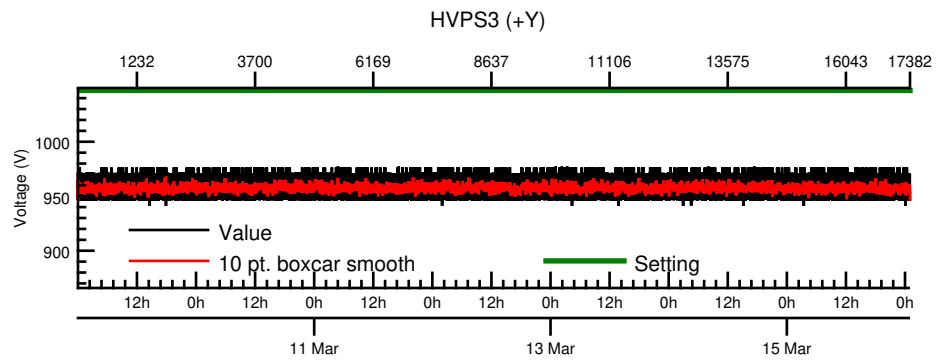

NASA Dawn Mission
GRaND@Ceres Browse Charts
Ceres CSL DA903 16069_0

- Number of science records: 4346
0 missing science packets with 0 gaps.
Start/End: 2016-03-09T00:00:28 to 2016-03-16T00:58:48
- Number of SOH records: 17383
0 missing SOH packets with 0 gaps.
Start/End: 2016-03-09T00:00:33 to 2016-03-16T00:59:33
- Comments: Browse charts.
 - Provides an overview of data contained within this directory.
 - Refer to the .STA file for detailed state information.
 - The energy scale for calibrated spectra may not be accurate.
 - Missing data count may be in error when power on data are present.

- Number of states = 1
- Instrument settings for first state (STATE_INDEX 0):

TELREADOUT	140	NEMG_TOT_EVTS	3876
TELSOH	35	NEMG_CZT_EVTS	3376
MODE	1	NEMN_TOT_EVTS	2800
HVPS1	1	L_BGO_CW	1
HVPS1_SET	185	H_BGO_CW	64
HVPS2	1	L_BGO_ROI	1
HVPS2_SET	173	H_BGO_ROI	64
HVPS3	1	L_BLP_MY_CW	1
HVPS3_SET	178	H_BLP_MY_CW	64
HVPS4	1	L_BLP_MY_ROI	1
HVPS4_SET	182	H_BLP_MY_ROI	64
HVPS5	1	L_BLP_PY_CW	1
HVPS5_SET	127	H_BLP_PY_CW	64
HVPS6	1	L_BLP_PY_ROI	1
HVPS6_SET	170	H_BLP_PY_ROI	64
PM5_LVPS	1	L_BLP_MZ_CW	1

BGO-CZT pair spectrum: BGO

BGO-CZT pair spectrum: CZT

CAT10 pulse height spectrum: CZT2

CAT10 pulse height spectrum: CZT8

CAT10 pulse height spectrum: CZT10

CAT10 pulse height spectrum: CZT0

CAT10 pulse height spectrum: CZT6

CAT10 pulse height spectrum: CZT14

CAT10 pulse height spectrum: CZT4

CAT10 CZT composite

CAT1 histograms