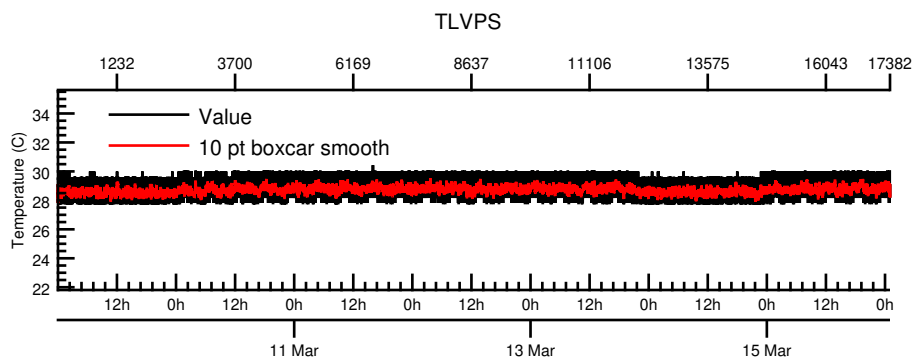

NASA Dawn Mission
GRaND@Ceres Browse Charts
Ceres CSL DA903 16069_0

- Number of science records: 4346
0 missing science packets with 0 gaps.
Start/End: 2016-03-09T00:00:28 to 2016-03-16T00:58:48
- Number of SOH records: 17383
0 missing SOH packets with 0 gaps.
Start/End: 2016-03-09T00:00:33 to 2016-03-16T00:59:33
- Comments: Browse charts.
 - Provides an overview of data contained within this directory.
 - Refer to the .STA file for detailed state information.
 - The energy scale for calibrated spectra may not be accurate.
 - Missing data count may be in error when power on data are present.

- Number of states = 1
- Instrument settings for first state (STATE_INDEX 0):

TELREADOUT	140	NEMG_TOT_EVTS	3876
TELSOH	35	NEMG_CZT_EVTS	3376
MODE	1	NEMN_TOT_EVTS	2800
HVPS1	1	L_BGO_CW	1
HVPS1_SET	185	H_BGO_CW	64
HVPS2	1	L_BGO_ROI	1
HVPS2_SET	173	H_BGO_ROI	64
HVPS3	1	L_BLP_MY_CW	1
HVPS3_SET	178	H_BLP_MY_CW	64
HVPS4	1	L_BLP_MY_ROI	1
HVPS4_SET	182	H_BLP_MY_ROI	64
HVPS5	1	L_BLP_PY_CW	1
HVPS5_SET	127	H_BLP_PY_CW	64
HVPS6	1	L_BLP_PY_ROI	1
HVPS6_SET	170	H_BLP_PY_ROI	64
PM5_LVPS	1	L_BLP_MZ_CW	1

BGO-CZT pair spectrum: BGO

BGO-CZT pair spectrum: CZT

CAT10 pulse height spectrum: CZT2

CAT10 pulse height spectrum: CZT8

CAT10 pulse height spectrum: CZT10

CAT10 pulse height spectrum: CZT0

CAT10 pulse height spectrum: CZT6