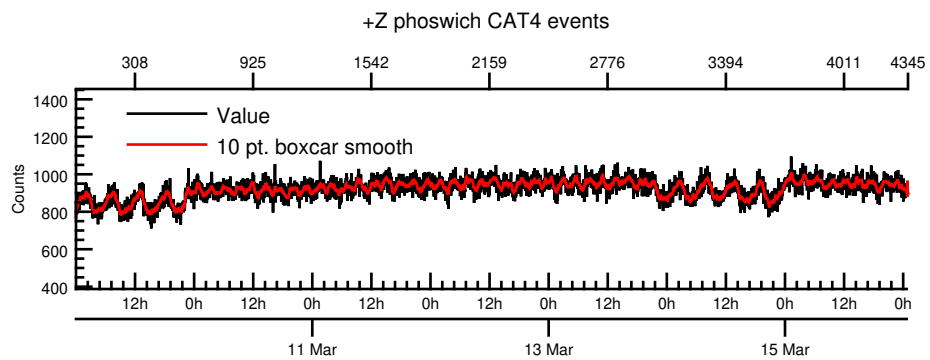

NASA Dawn Mission
GRaND@Ceres Browse Charts
Ceres CSL DA903 16069_0

- Number of science records: 4346
0 missing science packets with 0 gaps.
Start/End: 2016-03-09T00:00:28 to 2016-03-16T00:58:48
- Number of SOH records: 17383
0 missing SOH packets with 0 gaps.
Start/End: 2016-03-09T00:00:33 to 2016-03-16T00:59:33
- Comments: Browse charts.
 - Provides an overview of data contained within this directory.
 - Refer to the .STA file for detailed state information.
 - The energy scale for calibrated spectra may not be accurate.
 - Missing data count may be in error when power on data are present.

- Number of states = 1
- Instrument settings for first state (STATE_INDEX 0):

TELREADOUT	140	NEMG_TOT_EVTS	3876
TELSOH	35	NEMG_CZT_EVTS	3376
MODE	1	NEMN_TOT_EVTS	2800
HVPS1	1	L_BGO_CW	1
HVPS1_SET	185	H_BGO_CW	64
HVPS2	1	L_BGO_ROI	1
HVPS2_SET	173	H_BGO_ROI	64
HVPS3	1	L_BLP_MY_CW	1
HVPS3_SET	178	H_BLP_MY_CW	64
HVPS4	1	L_BLP_MY_ROI	1
HVPS4_SET	182	H_BLP_MY_ROI	64
HVPS5	1	L_BLP_PY_CW	1
HVPS5_SET	127	H_BLP_PY_CW	64
HVPS6	1	L_BLP_PY_ROI	1
HVPS6_SET	170	H_BLP_PY_ROI	64
PM5_LVPS	1	L_BLP_MZ_CW	1