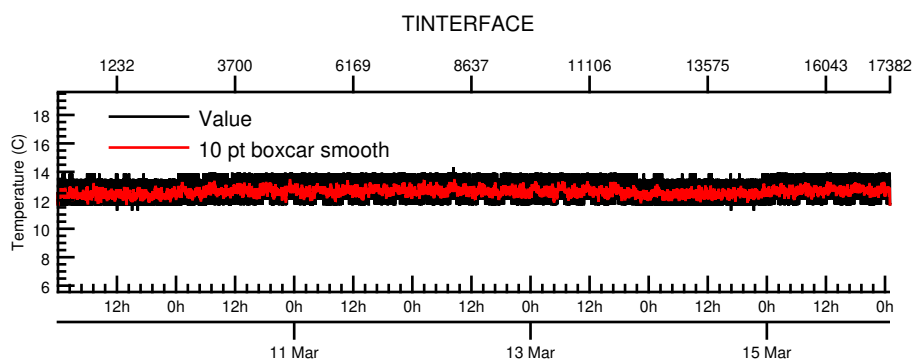

NASA Dawn Mission
GRaND@Ceres Browse Charts
Ceres CSL DA903 16069_0

- Number of science records: 4346
0 missing science packets with 0 gaps.
Start/End: 2016-03-09T00:00:28 to 2016-03-16T00:58:48
- Number of SOH records: 17383
0 missing SOH packets with 0 gaps.
Start/End: 2016-03-09T00:00:33 to 2016-03-16T00:59:33
- Comments: Browse charts.
 - Provides an overview of data contained within this directory.
 - Refer to the .STA file for detailed state information.
 - The energy scale for calibrated spectra may not be accurate.
 - Missing data count may be in error when power on data are present.

- Number of states = 1
- Instrument settings for first state (STATE_INDEX 0):

TELREADOUT	140	NEMG_TOT_EVTS	3876
TELSOH	35	NEMG_CZT_EVTS	3376
MODE	1	NEMN_TOT_EVTS	2800
HVPS1	1	L_BGO_CW	1
HVPS1_SET	185	H_BGO_CW	64
HVPS2	1	L_BGO_ROI	1
HVPS2_SET	173	H_BGO_ROI	64
HVPS3	1	L_BLP_MY_CW	1
HVPS3_SET	178	H_BLP_MY_CW	64
HVPS4	1	L_BLP_MY_ROI	1
HVPS4_SET	182	H_BLP_MY_ROI	64
HVPS5	1	L_BLP_PY_CW	1
HVPS5_SET	127	H_BLP_PY_CW	64
HVPS6	1	L_BLP_PY_ROI	1
HVPS6_SET	170	H_BLP_PY_ROI	64
PM5_LVPS	1	L_BLP_MZ_CW	1

BGO-CZT pair spectrum: BGO

BGO-CZT pair spectrum: CZT

CAT10 pulse height spectrum: CZT2

CAT10 pulse height spectrum: CZT8

CAT10 pulse height spectrum: CZT10

CAT10 pulse height spectrum: CZT0

CAT10 pulse height spectrum: CZT6