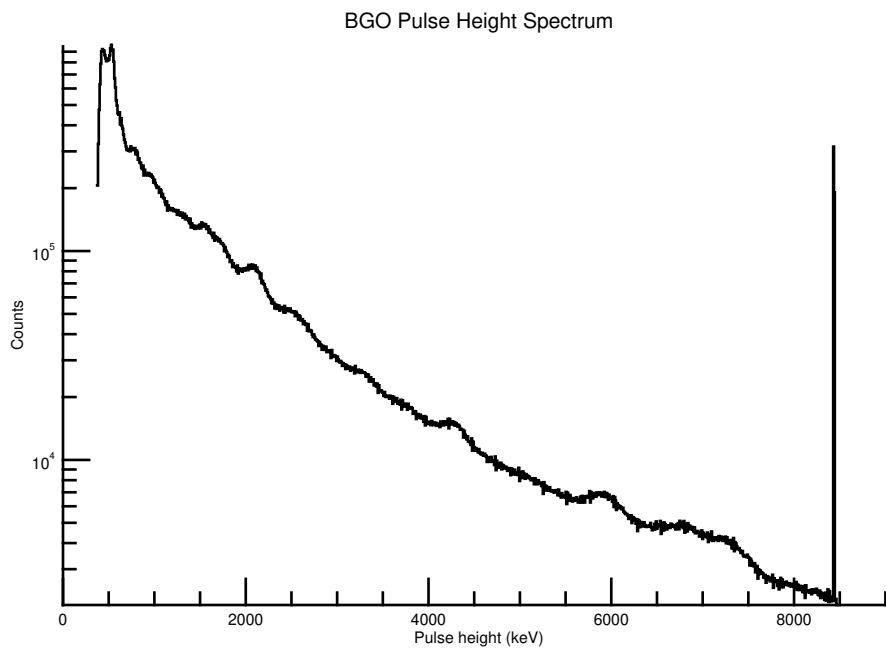

NASA Dawn Mission
GRaND@Ceres Browse Charts
Ceres CSL DA903 16069_0

- Number of science records: 4346
0 missing science packets with 0 gaps.
Start/End: 2016-03-09T00:00:28 to 2016-03-16T00:58:48
- Number of SOH records: 17383
0 missing SOH packets with 0 gaps.
Start/End: 2016-03-09T00:00:33 to 2016-03-16T00:59:33
- Comments: Browse charts.
 - Provides an overview of data contained within this directory.
 - Refer to the .STA file for detailed state information.
 - The energy scale for calibrated spectra may not be accurate.
 - Missing data count may be in error when power on data are present.

- Number of states = 1
- Instrument settings for first state (STATE_INDEX 0):

TELREADOUT	140	NEMG_TOT_EVTS	3876
TELSOH	35	NEMG_CZT_EVTS	3376
MODE	1	NEMN_TOT_EVTS	2800
HVPS1	1	L_BGO_CW	1
HVPS1_SET	185	H_BGO_CW	64
HVPS2	1	L_BGO_ROI	1
HVPS2_SET	173	H_BGO_ROI	64
HVPS3	1	L_BLP_MY_CW	1
HVPS3_SET	178	H_BLP_MY_CW	64
HVPS4	1	L_BLP_MY_ROI	1
HVPS4_SET	182	H_BLP_MY_ROI	64
HVPS5	1	L_BLP_PY_CW	1
HVPS5_SET	127	H_BLP_PY_CW	64
HVPS6	1	L_BLP_PY_ROI	1
HVPS6_SET	170	H_BLP_PY_ROI	64
PM5_LVPS	1	L_BLP_MZ_CW	1