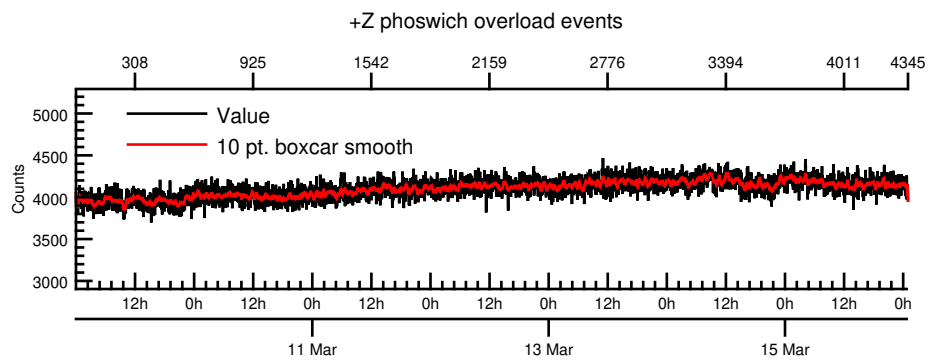

NASA Dawn Mission
GRaND@Ceres Browse Charts
Ceres CSL DA903 16069_0

- Number of science records: 4346
0 missing science packets with 0 gaps.
Start/End: 2016-03-09T00:00:28 to 2016-03-16T00:58:48
- Number of SOH records: 17383
0 missing SOH packets with 0 gaps.
Start/End: 2016-03-09T00:00:33 to 2016-03-16T00:59:33
- Comments: Browse charts.
 - Provides an overview of data contained within this directory.
 - Refer to the .STA file for detailed state information.
 - The energy scale for calibrated spectra may not be accurate.
 - Missing data count may be in error when power on data are present.

- Number of states = 1
- Instrument settings for first state (STATE_INDEX 0):

TELREADOUT	140	NEMG_TOT_EVTS	3876
TELSOH	35	NEMG_CZT_EVTS	3376
MODE	1	NEMN_TOT_EVTS	2800
HVPS1	1	L_BGO_CW	1
HVPS1_SET	185	H_BGO_CW	64
HVPS2	1	L_BGO_ROI	1
HVPS2_SET	173	H_BGO_ROI	64
HVPS3	1	L_BLP_MY_CW	1
HVPS3_SET	178	H_BLP_MY_CW	64
HVPS4	1	L_BLP_MY_ROI	1
HVPS4_SET	182	H_BLP_MY_ROI	64
HVPS5	1	L_BLP_PY_CW	1
HVPS5_SET	127	H_BLP_PY_CW	64
HVPS6	1	L_BLP_PY_ROI	1
HVPS6_SET	170	H_BLP_PY_ROI	64
PM5_LVPS	1	L_BLP_MZ_CW	1