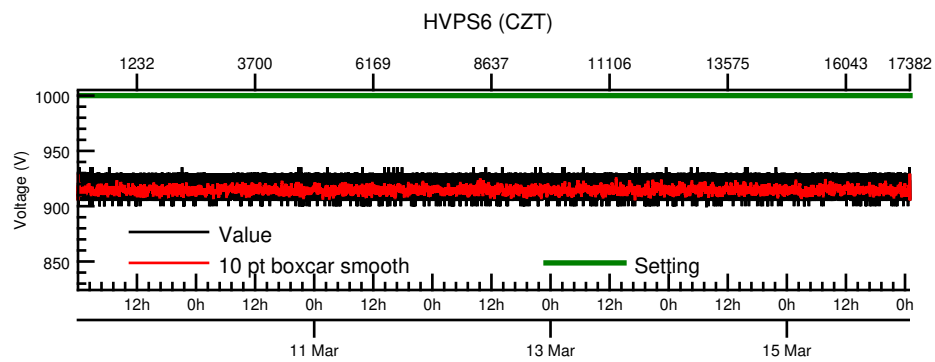

NASA Dawn Mission
GRaND@Ceres Browse Charts
Ceres CSL DA903 16069_0

- Number of science records: 4346
0 missing science packets with 0 gaps.
Start/End: 2016-03-09T00:00:28 to 2016-03-16T00:58:48
- Number of SOH records: 17383
0 missing SOH packets with 0 gaps.
Start/End: 2016-03-09T00:00:33 to 2016-03-16T00:59:33
- Comments: Browse charts.
 - Provides an overview of data contained within this directory.
 - Refer to the .STA file for detailed state information.
 - The energy scale for calibrated spectra may not be accurate.
 - Missing data count may be in error when power on data are present.

- Number of states = 1
- Instrument settings for first state (STATE_INDEX 0):

TELREADOUT	140	NEMG_TOT_EVTS	3876
TELSOH	35	NEMG_CZT_EVTS	3376
MODE	1	NEMN_TOT_EVTS	2800
HVPS1	1	L_BGO_CW	1
HVPS1_SET	185	H_BGO_CW	64
HVPS2	1	L_BGO_ROI	1
HVPS2_SET	173	H_BGO_ROI	64
HVPS3	1	L_BLP_MY_CW	1
HVPS3_SET	178	H_BLP_MY_CW	64
HVPS4	1	L_BLP_MY_ROI	1
HVPS4_SET	182	H_BLP_MY_ROI	64
HVPS5	1	L_BLP_PY_CW	1
HVPS5_SET	127	H_BLP_PY_CW	64
HVPS6	1	L_BLP_PY_ROI	1
HVPS6_SET	170	H_BLP_PY_ROI	64
PM5_LVPS	1	L_BLP_MZ_CW	1

BGO-CZT pair spectrum: BGO

BGO-CZT pair spectrum: CZT

CAT10 pulse height spectrum: CZT2

CAT10 pulse height spectrum: CZT8

CAT10 pulse height spectrum: CZT10

CAT10 pulse height spectrum: CZT0

CAT10 pulse height spectrum: CZT6

CAT10 pulse height spectrum: CZT14

CAT10 pulse height spectrum: CZT4

CAT10 CZT composite

CAT1 histograms