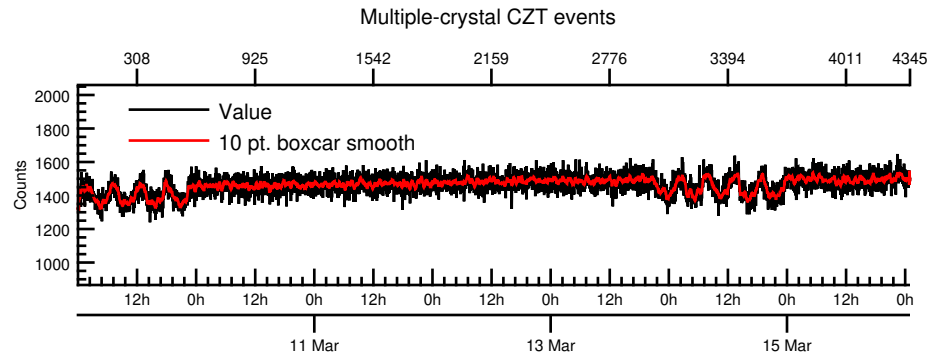

NASA Dawn Mission
GRaND@Ceres Browse Charts
Ceres CSL DA903 16069_0

- Number of science records: 4346
0 missing science packets with 0 gaps.
Start/End: 2016-03-09T00:00:28 to 2016-03-16T00:58:48
- Number of SOH records: 17383
0 missing SOH packets with 0 gaps.
Start/End: 2016-03-09T00:00:33 to 2016-03-16T00:59:33
- Comments: Browse charts.
 - Provides an overview of data contained within this directory.
 - Refer to the .STA file for detailed state information.
 - The energy scale for calibrated spectra may not be accurate.
 - Missing data count may be in error when power on data are present.

- Number of states = 1
- Instrument settings for first state (STATE_INDEX 0):

TELREADOUT	140	NEMG_TOT_EVTS	3876
TELSOH	35	NEMG_CZT_EVTS	3376
MODE	1	NEMN_TOT_EVTS	2800
HVPS1	1	L_BGO_CW	1
HVPS1_SET	185	H_BGO_CW	64
HVPS2	1	L_BGO_ROI	1
HVPS2_SET	173	H_BGO_ROI	64
HVPS3	1	L_BLP_MY_CW	1
HVPS3_SET	178	H_BLP_MY_CW	64
HVPS4	1	L_BLP_MY_ROI	1
HVPS4_SET	182	H_BLP_MY_ROI	64
HVPS5	1	L_BLP_PY_CW	1
HVPS5_SET	127	H_BLP_PY_CW	64
HVPS6	1	L_BLP_PY_ROI	1
HVPS6_SET	170	H_BLP_PY_ROI	64
PM5_LVPS	1	L_BLP_MZ_CW	1