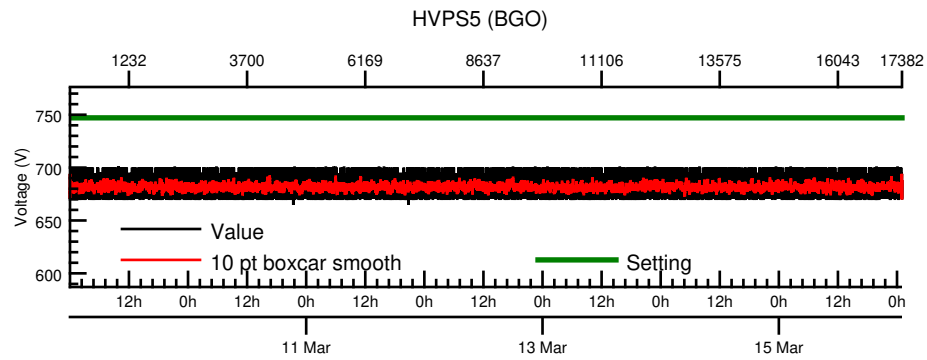

NASA Dawn Mission
GRaND@Ceres Browse Charts
Ceres CSL DA903 16069_0

- Number of science records: 4346
0 missing science packets with 0 gaps.
Start/End: 2016-03-09T00:00:28 to 2016-03-16T00:58:48
- Number of SOH records: 17383
0 missing SOH packets with 0 gaps.
Start/End: 2016-03-09T00:00:33 to 2016-03-16T00:59:33
- Comments: Browse charts.
 - Provides an overview of data contained within this directory.
 - Refer to the .STA file for detailed state information.
 - The energy scale for calibrated spectra may not be accurate.
 - Missing data count may be in error when power on data are present.

- Number of states = 1
- Instrument settings for first state (STATE_INDEX 0):

TELREADOUT	140	NEMG_TOT_EVTS	3876
TELSOH	35	NEMG_CZT_EVTS	3376
MODE	1	NEMN_TOT_EVTS	2800
HVPS1	1	L_BGO_CW	1
HVPS1_SET	185	H_BGO_CW	64
HVPS2	1	L_BGO_ROI	1
HVPS2_SET	173	H_BGO_ROI	64
HVPS3	1	L_BLP_MY_CW	1
HVPS3_SET	178	H_BLP_MY_CW	64
HVPS4	1	L_BLP_MY_ROI	1
HVPS4_SET	182	H_BLP_MY_ROI	64
HVPS5	1	L_BLP_PY_CW	1
HVPS5_SET	127	H_BLP_PY_CW	64
HVPS6	1	L_BLP_PY_ROI	1
HVPS6_SET	170	H_BLP_PY_ROI	64
PM5_LVPS	1	L_BLP_MZ_CW	1

BGO-CZT pair spectrum: BGO

BGO-CZT pair spectrum: CZT

CAT10 pulse height spectrum: CZT2

CAT10 pulse height spectrum: CZT8

CAT10 pulse height spectrum: CZT10

CAT10 pulse height spectrum: CZT0

CAT10 pulse height spectrum: CZT6

CAT10 pulse height spectrum: CZT14

CAT10 pulse height spectrum: CZT4

CAT10 CZT composite

CAT1 histograms