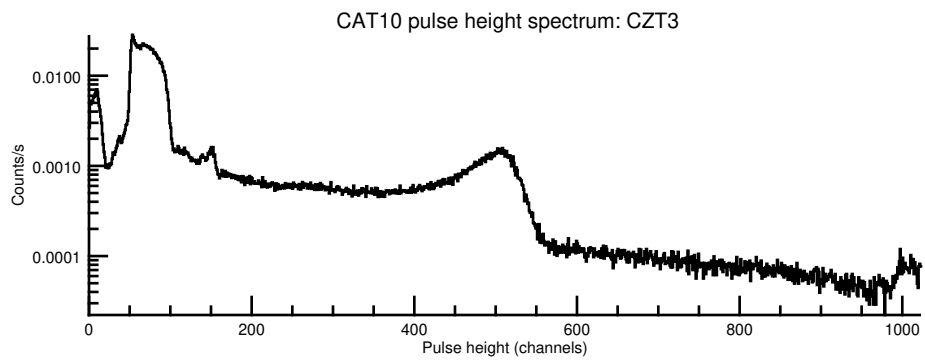

NASA Dawn Mission
GRaND@Ceres Browse Charts
Ceres CSL DA903 16069_0

- Number of science records: 4346
0 missing science packets with 0 gaps.
Start/End: 2016-03-09T00:00:28 to 2016-03-16T00:58:48
- Number of SOH records: 17383
0 missing SOH packets with 0 gaps.
Start/End: 2016-03-09T00:00:33 to 2016-03-16T00:59:33
- Comments: Browse charts.
 - Provides an overview of data contained within this directory.
 - Refer to the .STA file for detailed state information.
 - The energy scale for calibrated spectra may not be accurate.
 - Missing data count may be in error when power on data are present.

- Number of states = 1
- Instrument settings for first state (STATE_INDEX 0):

TELREADOUT	140	NEMG_TOT_EVTS	3876
TELSOH	35	NEMG_CZT_EVTS	3376
MODE	1	NEMN_TOT_EVTS	2800
HVPS1	1	L_BGO_CW	1
HVPS1_SET	185	H_BGO_CW	64
HVPS2	1	L_BGO_ROI	1
HVPS2_SET	173	H_BGO_ROI	64
HVPS3	1	L_BLP_MY_CW	1
HVPS3_SET	178	H_BLP_MY_CW	64
HVPS4	1	L_BLP_MY_ROI	1
HVPS4_SET	182	H_BLP_MY_ROI	64
HVPS5	1	L_BLP_PY_CW	1
HVPS5_SET	127	H_BLP_PY_CW	64
HVPS6	1	L_BLP_PY_ROI	1
HVPS6_SET	170	H_BLP_PY_ROI	64
PM5_LVPS	1	L_BLP_MZ_CW	1

BGO-CZT pair spectrum: BGO

BGO-CZT pair spectrum: CZT

CAT10 pulse height spectrum: CZT2

CAT10 pulse height spectrum: CZT8

CAT10 pulse height spectrum: CZT10

CAT10 pulse height spectrum: CZT0

CAT10 pulse height spectrum: CZT6