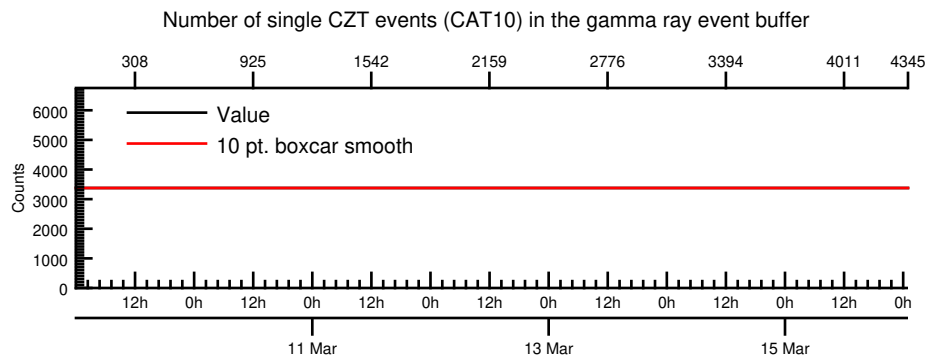

NASA Dawn Mission
GRaND@Ceres Browse Charts
Ceres CSL DA903 16069_0

- Number of science records: 4346
0 missing science packets with 0 gaps.
Start/End: 2016-03-09T00:00:28 to 2016-03-16T00:58:48
- Number of SOH records: 17383
0 missing SOH packets with 0 gaps.
Start/End: 2016-03-09T00:00:33 to 2016-03-16T00:59:33
- Comments: Browse charts.
 - Provides an overview of data contained within this directory.
 - Refer to the .STA file for detailed state information.
 - The energy scale for calibrated spectra may not be accurate.
 - Missing data count may be in error when power on data are present.

- Number of states = 1
- Instrument settings for first state (STATE_INDEX 0):

TELREADOUT	140	NEMG_TOT_EVTS	3876
TELSOH	35	NEMG_CZT_EVTS	3376
MODE	1	NEMN_TOT_EVTS	2800
HVPS1	1	L_BGO_CW	1
HVPS1_SET	185	H_BGO_CW	64
HVPS2	1	L_BGO_ROI	1
HVPS2_SET	173	H_BGO_ROI	64
HVPS3	1	L_BLP_MY_CW	1
HVPS3_SET	178	H_BLP_MY_CW	64
HVPS4	1	L_BLP_MY_ROI	1
HVPS4_SET	182	H_BLP_MY_ROI	64
HVPS5	1	L_BLP_PY_CW	1
HVPS5_SET	127	H_BLP_PY_CW	64
HVPS6	1	L_BLP_PY_ROI	1
HVPS6_SET	170	H_BLP_PY_ROI	64
PM5_LVPS	1	L_BLP_MZ_CW	1

BGO-CZT pair spectrum: BGO

BGO-CZT pair spectrum: CZT

CAT10 pulse height spectrum: CZT2

CAT10 pulse height spectrum: CZT8

CAT10 pulse height spectrum: CZT10

CAT10 pulse height spectrum: CZT0

CAT10 pulse height spectrum: CZT6