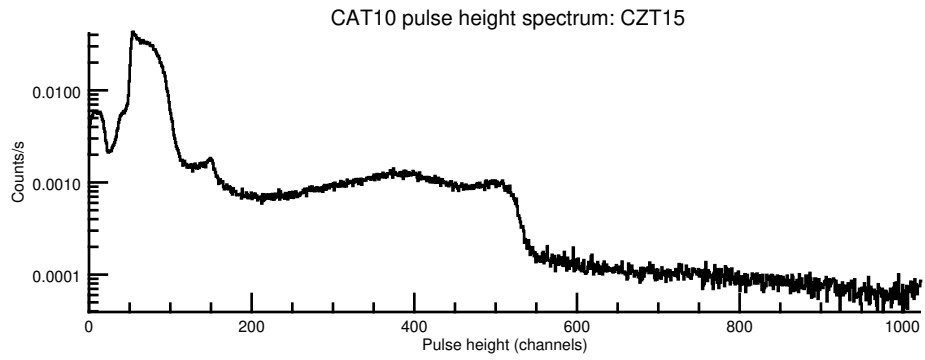

NASA Dawn Mission
GRaND@Ceres Browse Charts
Ceres CSL DA903 16069_0

- Number of science records: 4346
0 missing science packets with 0 gaps.
Start/End: 2016-03-09T00:00:28 to 2016-03-16T00:58:48
- Number of SOH records: 17383
0 missing SOH packets with 0 gaps.
Start/End: 2016-03-09T00:00:33 to 2016-03-16T00:59:33
- Comments: Browse charts.
 - Provides an overview of data contained within this directory.
 - Refer to the .STA file for detailed state information.
 - The energy scale for calibrated spectra may not be accurate.
 - Missing data count may be in error when power on data are present.

BGO-CZT pair spectrum: BGO

BGO-CZT pair spectrum: CZT

CAT10 pulse height spectrum: CZT2

CAT10 pulse height spectrum: CZT8

CAT10 pulse height spectrum: CZT10

CAT10 pulse height spectrum: CZT0

CAT10 pulse height spectrum: CZT6

CAT10 pulse height spectrum: CZT14

CAT10 pulse height spectrum: CZT4

CAT10 CZT composite

CAT1 histograms