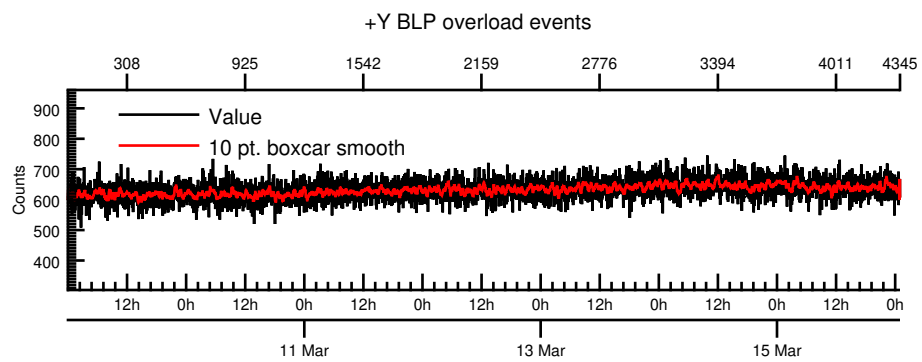

NASA Dawn Mission
GRaND@Ceres Browse Charts
Ceres CSL DA903 16069_0

- Number of science records: 4346
0 missing science packets with 0 gaps.
Start/End: 2016-03-09T00:00:28 to 2016-03-16T00:58:48
- Number of SOH records: 17383
0 missing SOH packets with 0 gaps.
Start/End: 2016-03-09T00:00:33 to 2016-03-16T00:59:33
- Comments: Browse charts.
 - Provides an overview of data contained within this directory.
 - Refer to the .STA file for detailed state information.
 - The energy scale for calibrated spectra may not be accurate.
 - Missing data count may be in error when power on data are present.

- Number of states = 1
- Instrument settings for first state (STATE_INDEX 0):

TELREADOUT	140	NEMG_TOT_EVTS	3876
TELSOH	35	NEMG_CZT_EVTS	3376
MODE	1	NEMN_TOT_EVTS	2800
HVPS1	1	L_BGO_CW	1
HVPS1_SET	185	H_BGO_CW	64
HVPS2	1	L_BGO_ROI	1
HVPS2_SET	173	H_BGO_ROI	64
HVPS3	1	L_BLP_MY_CW	1
HVPS3_SET	178	H_BLP_MY_CW	64
HVPS4	1	L_BLP_MY_ROI	1
HVPS4_SET	182	H_BLP_MY_ROI	64
HVPS5	1	L_BLP_PY_CW	1
HVPS5_SET	127	H_BLP_PY_CW	64
HVPS6	1	L_BLP_PY_ROI	1
HVPS6_SET	170	H_BLP_PY_ROI	64
PM5_LVPS	1	L_BLP_MZ_CW	1