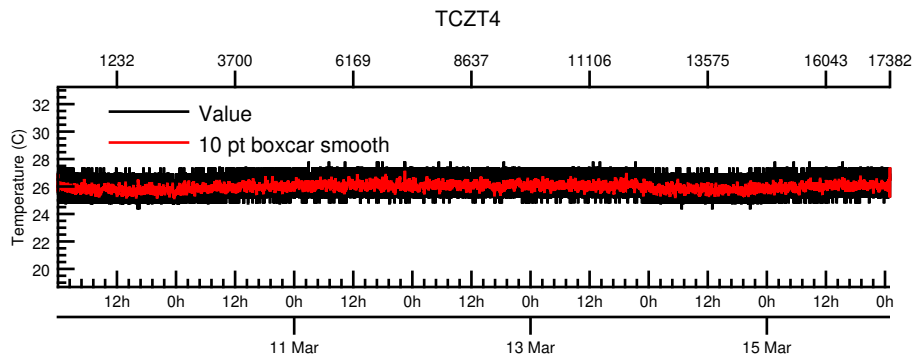

NASA Dawn Mission
GRaND@Ceres Browse Charts
Ceres CSL DA903 16069_0

- Number of science records: 4346
0 missing science packets with 0 gaps.
Start/End: 2016-03-09T00:00:28 to 2016-03-16T00:58:48
- Number of SOH records: 17383
0 missing SOH packets with 0 gaps.
Start/End: 2016-03-09T00:00:33 to 2016-03-16T00:59:33
- Comments: Browse charts.
 - Provides an overview of data contained within this directory.
 - Refer to the .STA file for detailed state information.
 - The energy scale for calibrated spectra may not be accurate.
 - Missing data count may be in error when power on data are present.

- Number of states = 1
- Instrument settings for first state (STATE_INDEX 0):

TELREADOUT	140	NEMG_TOT_EVTS	3876
TELSOH	35	NEMG_CZT_EVTS	3376
MODE	1	NEMN_TOT_EVTS	2800
HVPS1	1	L_BGO_CW	1
HVPS1_SET	185	H_BGO_CW	64
HVPS2	1	L_BGO_ROI	1
HVPS2_SET	173	H_BGO_ROI	64
HVPS3	1	L_BLP_MY_CW	1
HVPS3_SET	178	H_BLP_MY_CW	64
HVPS4	1	L_BLP_MY_ROI	1
HVPS4_SET	182	H_BLP_MY_ROI	64
HVPS5	1	L_BLP_PY_CW	1
HVPS5_SET	127	H_BLP_PY_CW	64
HVPS6	1	L_BLP_PY_ROI	1
HVPS6_SET	170	H_BLP_PY_ROI	64
PM5_LVPS	1	L_BLP_MZ_CW	1

BGO-CZT pair spectrum: BGO

BGO-CZT pair spectrum: CZT

CAT10 pulse height spectrum: CZT2

CAT10 pulse height spectrum: CZT8

CAT10 pulse height spectrum: CZT10

CAT10 pulse height spectrum: CZT0

CAT10 pulse height spectrum: CZT6