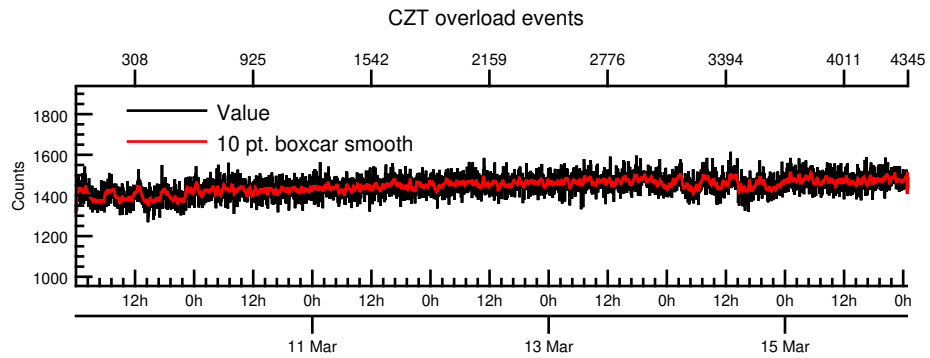

NASA Dawn Mission
GRaND@Ceres Browse Charts
Ceres CSL DA903 16069_0

- Number of science records: 4346
0 missing science packets with 0 gaps.
Start/End: 2016-03-09T00:00:28 to 2016-03-16T00:58:48
- Number of SOH records: 17383
0 missing SOH packets with 0 gaps.
Start/End: 2016-03-09T00:00:33 to 2016-03-16T00:59:33
- Comments: Browse charts.
 - Provides an overview of data contained within this directory.
 - Refer to the .STA file for detailed state information.
 - The energy scale for calibrated spectra may not be accurate.
 - Missing data count may be in error when power on data are present.

- Number of states = 1
- Instrument settings for first state (STATE_INDEX 0):

TELREADOUT	140	NEMG_TOT_EVTS	3876
TELSOH	35	NEMG_CZT_EVTS	3376
MODE	1	NEMN_TOT_EVTS	2800
HVPS1	1	L_BGO_CW	1
HVPS1_SET	185	H_BGO_CW	64
HVPS2	1	L_BGO_ROI	1
HVPS2_SET	173	H_BGO_ROI	64
HVPS3	1	L_BLP_MY_CW	1
HVPS3_SET	178	H_BLP_MY_CW	64
HVPS4	1	L_BLP_MY_ROI	1
HVPS4_SET	182	H_BLP_MY_ROI	64
HVPS5	1	L_BLP_PY_CW	1
HVPS5_SET	127	H_BLP_PY_CW	64
HVPS6	1	L_BLP_PY_ROI	1
HVPS6_SET	170	H_BLP_PY_ROI	64
PM5_LVPS	1	L_BLP_MZ_CW	1