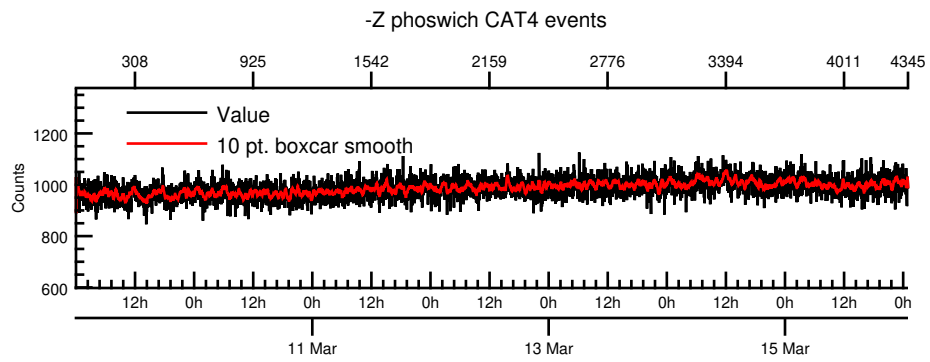

NASA Dawn Mission
GRaND@Ceres Browse Charts
Ceres CSL DA903 16069_0

- Number of science records: 4346
0 missing science packets with 0 gaps.
Start/End: 2016-03-09T00:00:28 to 2016-03-16T00:58:48
- Number of SOH records: 17383
0 missing SOH packets with 0 gaps.
Start/End: 2016-03-09T00:00:33 to 2016-03-16T00:59:33
- Comments: Browse charts.
 - Provides an overview of data contained within this directory.
 - Refer to the .STA file for detailed state information.
 - The energy scale for calibrated spectra may not be accurate.
 - Missing data count may be in error when power on data are present.

- Number of states = 1
- Instrument settings for first state (STATE_INDEX 0):

TELREADOUT	140	NEMG_TOT_EVTS	3876
TELSOH	35	NEMG_CZT_EVTS	3376
MODE	1	NEMN_TOT_EVTS	2800
HVPS1	1	L_BGO_CW	1
HVPS1_SET	185	H_BGO_CW	64
HVPS2	1	L_BGO_ROI	1
HVPS2_SET	173	H_BGO_ROI	64
HVPS3	1	L_BLP_MY_CW	1
HVPS3_SET	178	H_BLP_MY_CW	64
HVPS4	1	L_BLP_MY_ROI	1
HVPS4_SET	182	H_BLP_MY_ROI	64
HVPS5	1	L_BLP_PY_CW	1
HVPS5_SET	127	H_BLP_PY_CW	64
HVPS6	1	L_BLP_PY_ROI	1
HVPS6_SET	170	H_BLP_PY_ROI	64
PM5_LVPS	1	L_BLP_MZ_CW	1