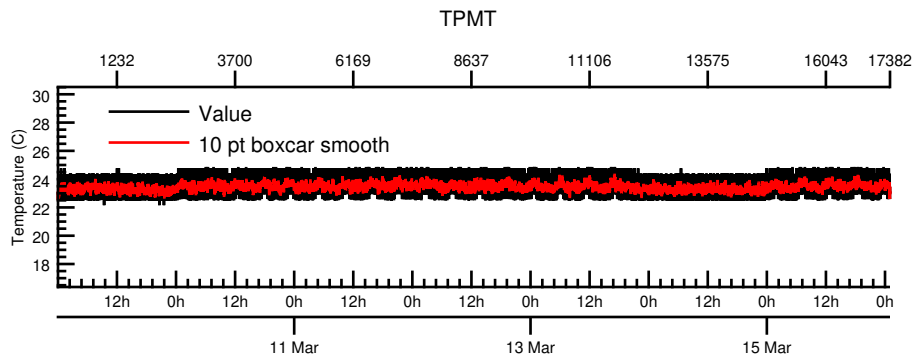

NASA Dawn Mission
GRaND@Ceres Browse Charts
Ceres CSL DA903 16069_0

- Number of science records: 4346
0 missing science packets with 0 gaps.
Start/End: 2016-03-09T00:00:28 to 2016-03-16T00:58:48
- Number of SOH records: 17383
0 missing SOH packets with 0 gaps.
Start/End: 2016-03-09T00:00:33 to 2016-03-16T00:59:33
- Comments: Browse charts.
 - Provides an overview of data contained within this directory.
 - Refer to the .STA file for detailed state information.
 - The energy scale for calibrated spectra may not be accurate.
 - Missing data count may be in error when power on data are present.

- Number of states = 1
- Instrument settings for first state (STATE_INDEX 0):

TELREADOUT	140	NEMG_TOT_EVTS	3876
TELSOH	35	NEMG_CZT_EVTS	3376
MODE	1	NEMN_TOT_EVTS	2800
HVPS1	1	L_BGO_CW	1
HVPS1_SET	185	H_BGO_CW	64
HVPS2	1	L_BGO_ROI	1
HVPS2_SET	173	H_BGO_ROI	64
HVPS3	1	L_BLP_MY_CW	1
HVPS3_SET	178	H_BLP_MY_CW	64
HVPS4	1	L_BLP_MY_ROI	1
HVPS4_SET	182	H_BLP_MY_ROI	64
HVPS5	1	L_BLP_PY_CW	1
HVPS5_SET	127	H_BLP_PY_CW	64
HVPS6	1	L_BLP_PY_ROI	1
HVPS6_SET	170	H_BLP_PY_ROI	64
PM5_LVPS	1	L_BLP_MZ_CW	1

BGO-CZT pair spectrum: BGO

BGO-CZT pair spectrum: CZT

CAT10 pulse height spectrum: CZT2

CAT10 pulse height spectrum: CZT8

CAT10 pulse height spectrum: CZT10

CAT10 pulse height spectrum: CZT0

CAT10 pulse height spectrum: CZT6