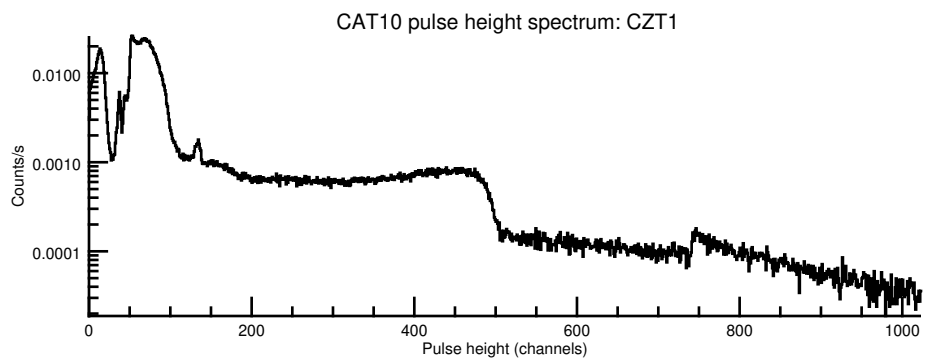

NASA Dawn Mission
GRaND@Ceres Browse Charts
Ceres CSL DA903 16069_0

- Number of science records: 4346
0 missing science packets with 0 gaps.
Start/End: 2016-03-09T00:00:28 to 2016-03-16T00:58:48
- Number of SOH records: 17383
0 missing SOH packets with 0 gaps.
Start/End: 2016-03-09T00:00:33 to 2016-03-16T00:59:33
- Comments: Browse charts.
 - Provides an overview of data contained within this directory.
 - Refer to the .STA file for detailed state information.
 - The energy scale for calibrated spectra may not be accurate.
 - Missing data count may be in error when power on data are present.

- Number of states = 1
- Instrument settings for first state (STATE_INDEX 0):

TELREADOUT	140	NEMG_TOT_EVTS	3876
TELSOH	35	NEMG_CZT_EVTS	3376
MODE	1	NEMN_TOT_EVTS	2800
HVPS1	1	L_BGO_CW	1
HVPS1_SET	185	H_BGO_CW	64
HVPS2	1	L_BGO_ROI	1
HVPS2_SET	173	H_BGO_ROI	64
HVPS3	1	L_BLP_MY_CW	1
HVPS3_SET	178	H_BLP_MY_CW	64
HVPS4	1	L_BLP_MY_ROI	1
HVPS4_SET	182	H_BLP_MY_ROI	64
HVPS5	1	L_BLP_PY_CW	1
HVPS5_SET	127	H_BLP_PY_CW	64
HVPS6	1	L_BLP_PY_ROI	1
HVPS6_SET	170	H_BLP_PY_ROI	64
PM5_LVPS	1	L_BLP_MZ_CW	1

BGO-CZT pair spectrum: BGO

BGO-CZT pair spectrum: CZT

CAT10 pulse height spectrum: CZT2

CAT10 pulse height spectrum: CZT8

CAT10 pulse height spectrum: CZT10

CAT10 pulse height spectrum: CZT0

CAT10 pulse height spectrum: CZT6