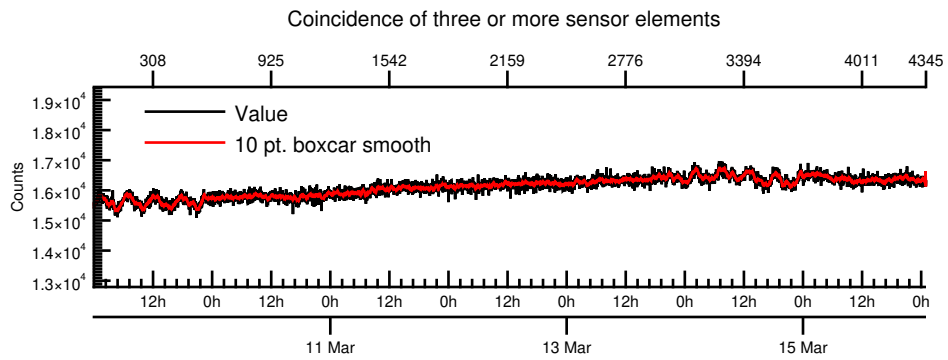

NASA Dawn Mission
GRaND@Ceres Browse Charts
Ceres CSL DA903 16069_0

- Number of science records: 4346
0 missing science packets with 0 gaps.
Start/End: 2016-03-09T00:00:28 to 2016-03-16T00:58:48
- Number of SOH records: 17383
0 missing SOH packets with 0 gaps.
Start/End: 2016-03-09T00:00:33 to 2016-03-16T00:59:33
- Comments: Browse charts.
 - Provides an overview of data contained within this directory.
 - Refer to the .STA file for detailed state information.
 - The energy scale for calibrated spectra may not be accurate.
 - Missing data count may be in error when power on data are present.

- Number of states = 1
- Instrument settings for first state (STATE_INDEX 0):

TELREADOUT	140	NEMG_TOT_EVTS	3876
TELSOH	35	NEMG_CZT_EVTS	3376
MODE	1	NEMN_TOT_EVTS	2800
HVPS1	1	L_BGO_CW	1
HVPS1_SET	185	H_BGO_CW	64
HVPS2	1	L_BGO_ROI	1
HVPS2_SET	173	H_BGO_ROI	64
HVPS3	1	L_BLP_MY_CW	1
HVPS3_SET	178	H_BLP_MY_CW	64
HVPS4	1	L_BLP_MY_ROI	1
HVPS4_SET	182	H_BLP_MY_ROI	64
HVPS5	1	L_BLP_PY_CW	1
HVPS5_SET	127	H_BLP_PY_CW	64
HVPS6	1	L_BLP_PY_ROI	1
HVPS6_SET	170	H_BLP_PY_ROI	64
PM5_LVPS	1	L_BLP_MZ_CW	1