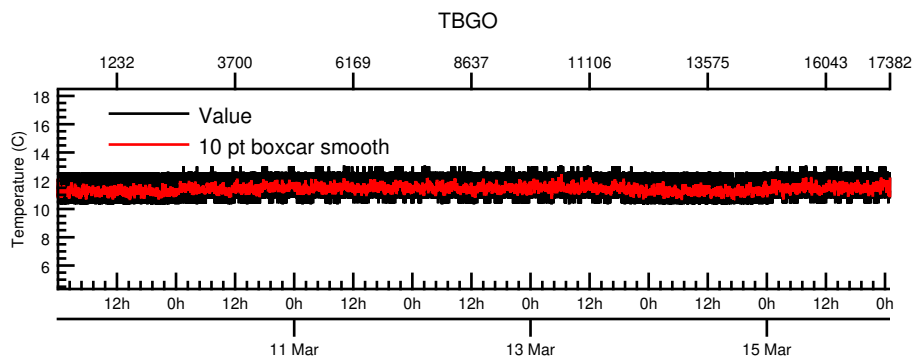

NASA Dawn Mission
GRaND@Ceres Browse Charts
Ceres CSL DA903 16069_0

- Number of science records: 4346
0 missing science packets with 0 gaps.
Start/End: 2016-03-09T00:00:28 to 2016-03-16T00:58:48
- Number of SOH records: 17383
0 missing SOH packets with 0 gaps.
Start/End: 2016-03-09T00:00:33 to 2016-03-16T00:59:33
- Comments: Browse charts.
 - Provides an overview of data contained within this directory.
 - Refer to the .STA file for detailed state information.
 - The energy scale for calibrated spectra may not be accurate.
 - Missing data count may be in error when power on data are present.

- Number of states = 1
- Instrument settings for first state (STATE_INDEX 0):

TELREADOUT	140	NEMG_TOT_EVTS	3876
TELSOH	35	NEMG_CZT_EVTS	3376
MODE	1	NEMN_TOT_EVTS	2800
HVPS1	1	L_BGO_CW	1
HVPS1_SET	185	H_BGO_CW	64
HVPS2	1	L_BGO_ROI	1
HVPS2_SET	173	H_BGO_ROI	64
HVPS3	1	L_BLP_MY_CW	1
HVPS3_SET	178	H_BLP_MY_CW	64
HVPS4	1	L_BLP_MY_ROI	1
HVPS4_SET	182	H_BLP_MY_ROI	64
HVPS5	1	L_BLP_PY_CW	1
HVPS5_SET	127	H_BLP_PY_CW	64
HVPS6	1	L_BLP_PY_ROI	1
HVPS6_SET	170	H_BLP_PY_ROI	64
PM5_LVPS	1	L_BLP_MZ_CW	1

BGO-CZT pair spectrum: BGO

BGO-CZT pair spectrum: CZT

CAT10 pulse height spectrum: CZT2

CAT10 pulse height spectrum: CZT8

CAT10 pulse height spectrum: CZT10

CAT10 pulse height spectrum: CZT0

CAT10 pulse height spectrum: CZT6