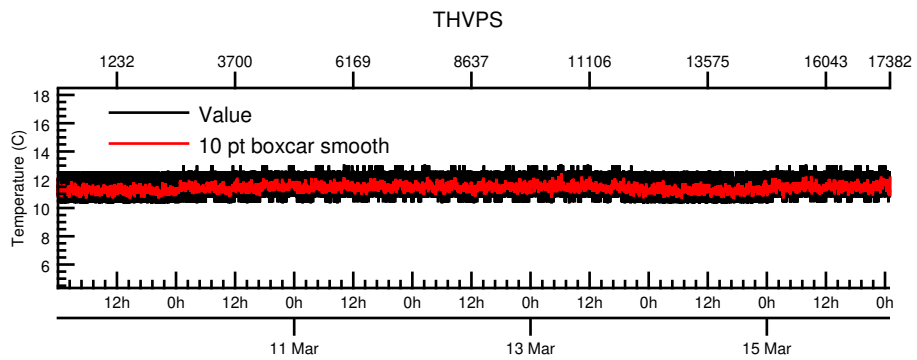

NASA Dawn Mission
GRaND@Ceres Browse Charts
Ceres CSL DA903 16069_0

- Number of science records: 4346
0 missing science packets with 0 gaps.
Start/End: 2016-03-09T00:00:28 to 2016-03-16T00:58:48
- Number of SOH records: 17383
0 missing SOH packets with 0 gaps.
Start/End: 2016-03-09T00:00:33 to 2016-03-16T00:59:33
- Comments: Browse charts.
 - Provides an overview of data contained within this directory.
 - Refer to the .STA file for detailed state information.
 - The energy scale for calibrated spectra may not be accurate.
 - Missing data count may be in error when power on data are present.

- Number of states = 1
- Instrument settings for first state (STATE_INDEX 0):

TELREADOUT	140	NEMG_TOT_EVTS	3876
TELSOH	35	NEMG_CZT_EVTS	3376
MODE	1	NEMN_TOT_EVTS	2800
HVPS1	1	L_BGO_CW	1
HVPS1_SET	185	H_BGO_CW	64
HVPS2	1	L_BGO_ROI	1
HVPS2_SET	173	H_BGO_ROI	64
HVPS3	1	L_BLP_MY_CW	1
HVPS3_SET	178	H_BLP_MY_CW	64
HVPS4	1	L_BLP_MY_ROI	1
HVPS4_SET	182	H_BLP_MY_ROI	64
HVPS5	1	L_BLP_PY_CW	1
HVPS5_SET	127	H_BLP_PY_CW	64
HVPS6	1	L_BLP_PY_ROI	1
HVPS6_SET	170	H_BLP_PY_ROI	64
PM5_LVPS	1	L_BLP_MZ_CW	1

BGO-CZT pair spectrum: BGO

BGO-CZT pair spectrum: CZT

CAT10 pulse height spectrum: CZT2

CAT10 pulse height spectrum: CZT8

CAT10 pulse height spectrum: CZT10

CAT10 pulse height spectrum: CZT0

CAT10 pulse height spectrum: CZT6