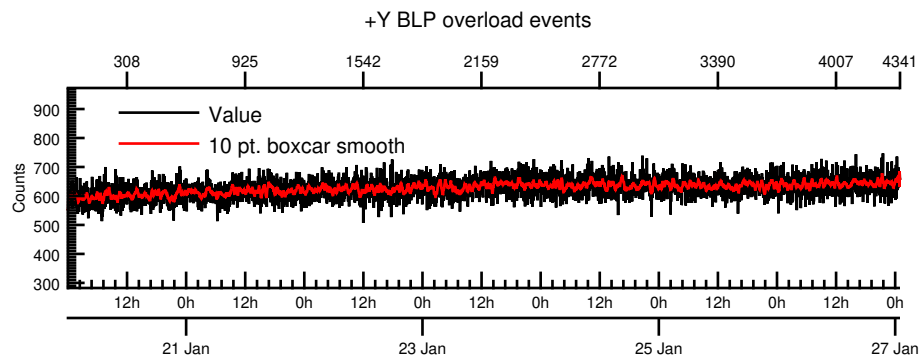

NASA Dawn Mission
GRaND@Ceres Browse Charts
Ceres CSL DA901 16020_0

- Number of science records: 4342
92 missing science packets with 1 gaps.
Start/End: 2016-01-20T00:00:28 to 2016-01-27T00:58:48
- Number of SOH records: 17383
0 missing SOH packets with 0 gaps.
Start/End: 2016-01-20T00:00:33 to 2016-01-27T00:59:33
- Comments: Browse charts.
 - Provides an overview of data contained within this directory.
 - Refer to the .STA file for detailed state information.
 - The energy scale for calibrated spectra may not be accurate.
 - Missing data count may be in error when power on data are present.

- Number of states = 1
- Instrument settings for first state (STATE_INDEX 0):

TELREADOUT	140	NEMG_TOT_EVTS	3876
TELSOH	35	NEMG_CZT_EVTS	3376
MODE	1	NEMN_TOT_EVTS	2800
HVPS1	1	L_BGO_CW	1
HVPS1_SET	185	H_BGO_CW	64
HVPS2	1	L_BGO_ROI	1
HVPS2_SET	173	H_BGO_ROI	64
HVPS3	1	L_BLP_MY_CW	1
HVPS3_SET	178	H_BLP_MY_CW	64
HVPS4	1	L_BLP_MY_ROI	1
HVPS4_SET	182	H_BLP_MY_ROI	64
HVPS5	1	L_BLP_PY_CW	1
HVPS5_SET	127	H_BLP_PY_CW	64
HVPS6	1	L_BLP_PY_ROI	1
HVPS6_SET	170	H_BLP_PY_ROI	64
PM5_LVPS	1	L_BLP_MZ_CW	1