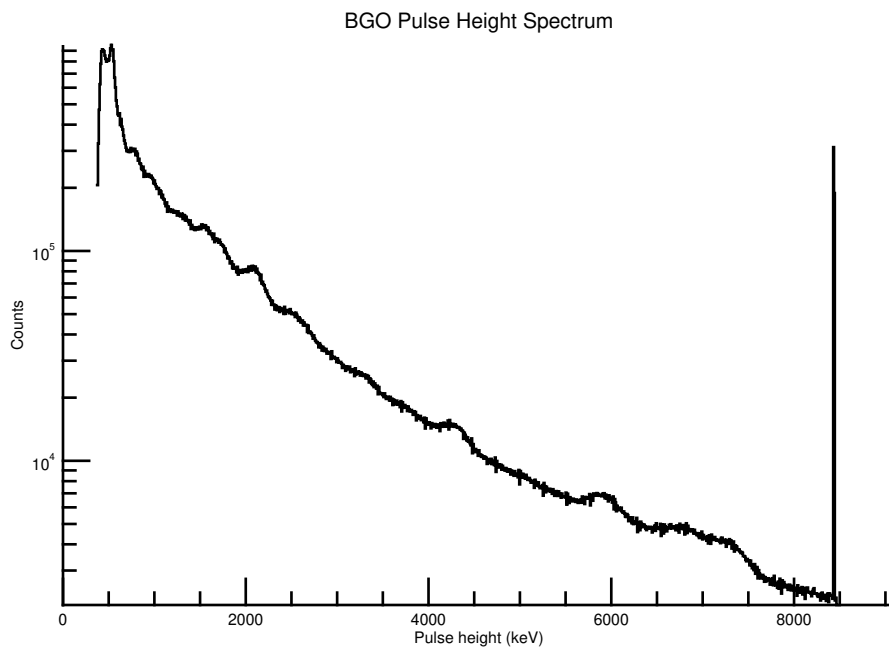

NASA Dawn Mission
GRaND@Ceres Browse Charts
Ceres CSL DA901 16020_0

- Number of science records: 4342
92 missing science packets with 1 gaps.
Start/End: 2016-01-20T00:00:28 to 2016-01-27T00:58:48
- Number of SOH records: 17383
0 missing SOH packets with 0 gaps.
Start/End: 2016-01-20T00:00:33 to 2016-01-27T00:59:33
- Comments: Browse charts.
 - Provides an overview of data contained within this directory.
 - Refer to the .STA file for detailed state information.
 - The energy scale for calibrated spectra may not be accurate.
 - Missing data count may be in error when power on data are present.

- Number of states = 1
- Instrument settings for first state (STATE_INDEX 0):

TELREADOUT	140	NEMG_TOT_EVTS	3876
TELSOH	35	NEMG_CZT_EVTS	3376
MODE	1	NEMN_TOT_EVTS	2800
HVPS1	1	L_BGO_CW	1
HVPS1_SET	185	H_BGO_CW	64
HVPS2	1	L_BGO_ROI	1
HVPS2_SET	173	H_BGO_ROI	64
HVPS3	1	L_BLP_MY_CW	1
HVPS3_SET	178	H_BLP_MY_CW	64
HVPS4	1	L_BLP_MY_ROI	1
HVPS4_SET	182	H_BLP_MY_ROI	64
HVPS5	1	L_BLP_PY_CW	1
HVPS5_SET	127	H_BLP_PY_CW	64
HVPS6	1	L_BLP_PY_ROI	1
HVPS6_SET	170	H_BLP_PY_ROI	64
PM5_LVPS	1	L_BLP_MZ_CW	1