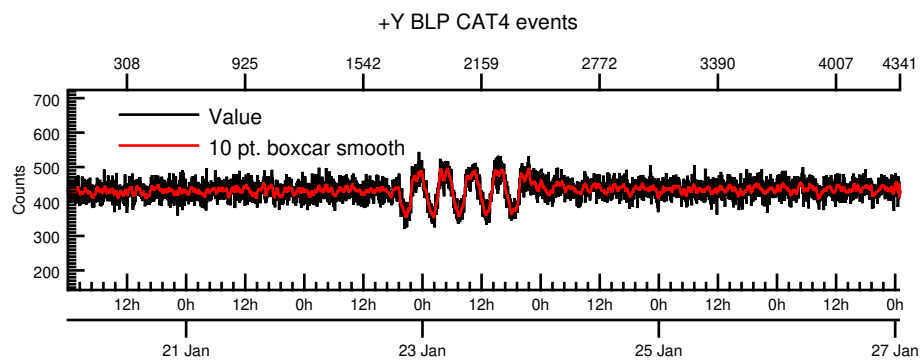

NASA Dawn Mission
GRaND@Ceres Browse Charts
Ceres CSL DA901 16020_0

- Number of science records: 4342
92 missing science packets with 1 gaps.
Start/End: 2016-01-20T00:00:28 to 2016-01-27T00:58:48
- Number of SOH records: 17383
0 missing SOH packets with 0 gaps.
Start/End: 2016-01-20T00:00:33 to 2016-01-27T00:59:33
- Comments: Browse charts.
 - Provides an overview of data contained within this directory.
 - Refer to the .STA file for detailed state information.
 - The energy scale for calibrated spectra may not be accurate.
 - Missing data count may be in error when power on data are present.

- Number of states = 1
- Instrument settings for first state (STATE_INDEX 0):

TELREADOUT	140	NEMG_TOT_EVTS	3876
TELSOH	35	NEMG_CZT_EVTS	3376
MODE	1	NEMN_TOT_EVTS	2800
HVPS1	1	L_BGO_CW	1
HVPS1_SET	185	H_BGO_CW	64
HVPS2	1	L_BGO_ROI	1
HVPS2_SET	173	H_BGO_ROI	64
HVPS3	1	L_BLP_MY_CW	1
HVPS3_SET	178	H_BLP_MY_CW	64
HVPS4	1	L_BLP_MY_ROI	1
HVPS4_SET	182	H_BLP_MY_ROI	64
HVPS5	1	L_BLP_PY_CW	1
HVPS5_SET	127	H_BLP_PY_CW	64
HVPS6	1	L_BLP_PY_ROI	1
HVPS6_SET	170	H_BLP_PY_ROI	64
PM5_LVPS	1	L_BLP_MZ_CW	1