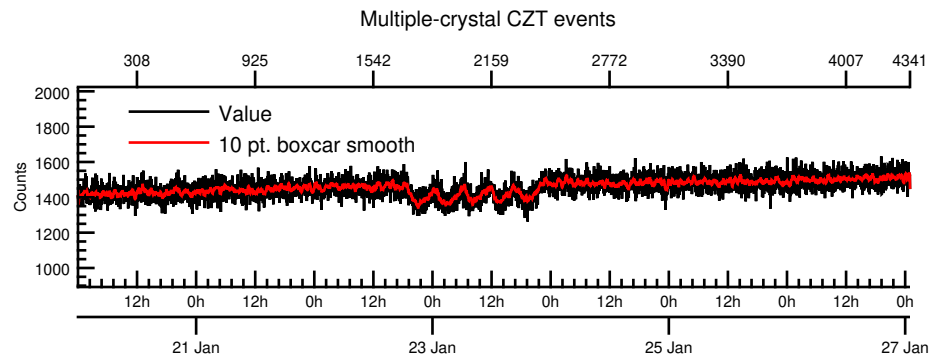

NASA Dawn Mission
GRaND@Ceres Browse Charts
Ceres CSL DA901 16020_0

- Number of science records: 4342
92 missing science packets with 1 gaps.
Start/End: 2016-01-20T00:00:28 to 2016-01-27T00:58:48
- Number of SOH records: 17383
0 missing SOH packets with 0 gaps.
Start/End: 2016-01-20T00:00:33 to 2016-01-27T00:59:33
- Comments: Browse charts.
 - Provides an overview of data contained within this directory.
 - Refer to the .STA file for detailed state information.
 - The energy scale for calibrated spectra may not be accurate.
 - Missing data count may be in error when power on data are present.

- Number of states = 1
- Instrument settings for first state (STATE_INDEX 0):

TELREADOUT	140	NEMG_TOT_EVTS	3876
TELSOH	35	NEMG_CZT_EVTS	3376
MODE	1	NEMN_TOT_EVTS	2800
HVPS1	1	L_BGO_CW	1
HVPS1_SET	185	H_BGO_CW	64
HVPS2	1	L_BGO_ROI	1
HVPS2_SET	173	H_BGO_ROI	64
HVPS3	1	L_BLP_MY_CW	1
HVPS3_SET	178	H_BLP_MY_CW	64
HVPS4	1	L_BLP_MY_ROI	1
HVPS4_SET	182	H_BLP_MY_ROI	64
HVPS5	1	L_BLP_PY_CW	1
HVPS5_SET	127	H_BLP_PY_CW	64
HVPS6	1	L_BLP_PY_ROI	1
HVPS6_SET	170	H_BLP_PY_ROI	64
PM5_LVPS	1	L_BLP_MZ_CW	1