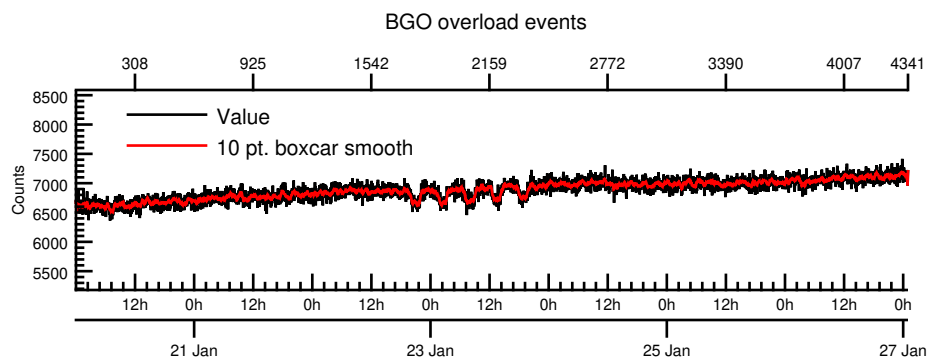

NASA Dawn Mission
GRaND@Ceres Browse Charts
Ceres CSL DA901 16020_0

- Number of science records: 4342
92 missing science packets with 1 gaps.
Start/End: 2016-01-20T00:00:28 to 2016-01-27T00:58:48
- Number of SOH records: 17383
0 missing SOH packets with 0 gaps.
Start/End: 2016-01-20T00:00:33 to 2016-01-27T00:59:33
- Comments: Browse charts.
 - Provides an overview of data contained within this directory.
 - Refer to the .STA file for detailed state information.
 - The energy scale for calibrated spectra may not be accurate.
 - Missing data count may be in error when power on data are present.

- Number of states = 1
- Instrument settings for first state (STATE_INDEX 0):

TELREADOUT	140	NEMG_TOT_EVTS	3876
TELSOH	35	NEMG_CZT_EVTS	3376
MODE	1	NEMN_TOT_EVTS	2800
HVPS1	1	L_BGO_CW	1
HVPS1_SET	185	H_BGO_CW	64
HVPS2	1	L_BGO_ROI	1
HVPS2_SET	173	H_BGO_ROI	64
HVPS3	1	L_BLP_MY_CW	1
HVPS3_SET	178	H_BLP_MY_CW	64
HVPS4	1	L_BLP_MY_ROI	1
HVPS4_SET	182	H_BLP_MY_ROI	64
HVPS5	1	L_BLP_PY_CW	1
HVPS5_SET	127	H_BLP_PY_CW	64
HVPS6	1	L_BLP_PY_ROI	1
HVPS6_SET	170	H_BLP_PY_ROI	64
PM5_LVPS	1	L_BLP_MZ_CW	1