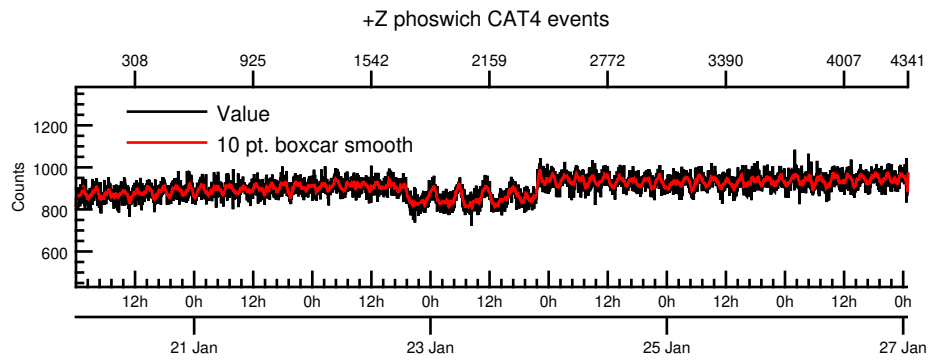

NASA Dawn Mission
GRaND@Ceres Browse Charts
Ceres CSL DA901 16020_0

- Number of science records: 4342
92 missing science packets with 1 gaps.
Start/End: 2016-01-20T00:00:28 to 2016-01-27T00:58:48
- Number of SOH records: 17383
0 missing SOH packets with 0 gaps.
Start/End: 2016-01-20T00:00:33 to 2016-01-27T00:59:33
- Comments: Browse charts.
 - Provides an overview of data contained within this directory.
 - Refer to the .STA file for detailed state information.
 - The energy scale for calibrated spectra may not be accurate.
 - Missing data count may be in error when power on data are present.

- Number of states = 1
- Instrument settings for first state (STATE_INDEX 0):

TELREADOUT	140	NEMG_TOT_EVTS	3876
TELSOH	35	NEMG_CZT_EVTS	3376
MODE	1	NEMN_TOT_EVTS	2800
HVPS1	1	L_BGO_CW	1
HVPS1_SET	185	H_BGO_CW	64
HVPS2	1	L_BGO_ROI	1
HVPS2_SET	173	H_BGO_ROI	64
HVPS3	1	L_BLP_MY_CW	1
HVPS3_SET	178	H_BLP_MY_CW	64
HVPS4	1	L_BLP_MY_ROI	1
HVPS4_SET	182	H_BLP_MY_ROI	64
HVPS5	1	L_BLP_PY_CW	1
HVPS5_SET	127	H_BLP_PY_CW	64
HVPS6	1	L_BLP_PY_ROI	1
HVPS6_SET	170	H_BLP_PY_ROI	64
PM5_LVPS	1	L_BLP_MZ_CW	1