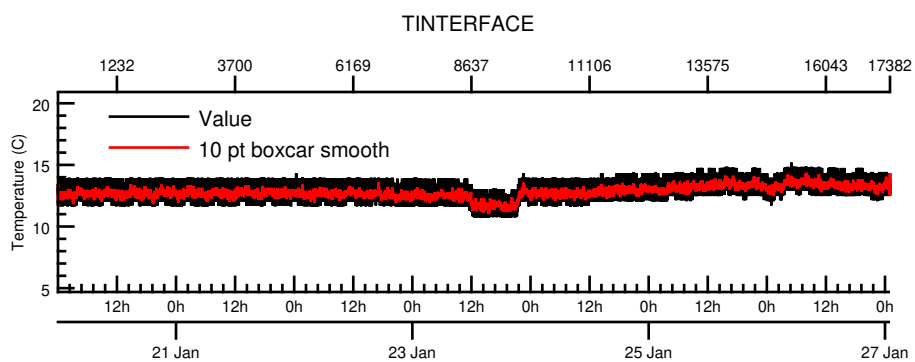

NASA Dawn Mission
GRaND@Ceres Browse Charts
Ceres CSL DA901 16020_0

- Number of science records: 4342
92 missing science packets with 1 gaps.
Start/End: 2016-01-20T00:00:28 to 2016-01-27T00:58:48
- Number of SOH records: 17383
0 missing SOH packets with 0 gaps.
Start/End: 2016-01-20T00:00:33 to 2016-01-27T00:59:33
- Comments: Browse charts.
 - Provides an overview of data contained within this directory.
 - Refer to the .STA file for detailed state information.
 - The energy scale for calibrated spectra may not be accurate.
 - Missing data count may be in error when power on data are present.

- Number of states = 1
- Instrument settings for first state (STATE_INDEX 0):

TELREADOUT	140	NEMG_TOT_EVTS	3876
TELSOH	35	NEMG_CZT_EVTS	3376
MODE	1	NEMN_TOT_EVTS	2800
HVPS1	1	L_BGO_CW	1
HVPS1_SET	185	H_BGO_CW	64
HVPS2	1	L_BGO_ROI	1
HVPS2_SET	173	H_BGO_ROI	64
HVPS3	1	L_BLP_MY_CW	1
HVPS3_SET	178	H_BLP_MY_CW	64
HVPS4	1	L_BLP_MY_ROI	1
HVPS4_SET	182	H_BLP_MY_ROI	64
HVPS5	1	L_BLP_PY_CW	1
HVPS5_SET	127	H_BLP_PY_CW	64
HVPS6	1	L_BLP_PY_ROI	1
HVPS6_SET	170	H_BLP_PY_ROI	64
PM5_LVPS	1	L_BLP_MZ_CW	1

BGO-CZT pair spectrum: BGO

BGO-CZT pair spectrum: CZT

CAT10 pulse height spectrum: CZT2

CAT10 pulse height spectrum: CZT8

CAT10 pulse height spectrum: CZT10

CAT10 pulse height spectrum: CZT0

CAT10 pulse height spectrum: CZT6