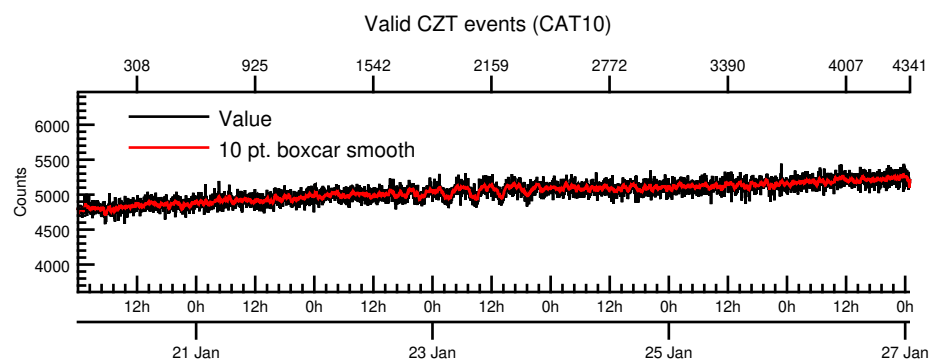

NASA Dawn Mission
GRaND@Ceres Browse Charts
Ceres CSL DA901 16020_0

- Number of science records: 4342
92 missing science packets with 1 gaps.
Start/End: 2016-01-20T00:00:28 to 2016-01-27T00:58:48
- Number of SOH records: 17383
0 missing SOH packets with 0 gaps.
Start/End: 2016-01-20T00:00:33 to 2016-01-27T00:59:33
- Comments: Browse charts.
 - Provides an overview of data contained within this directory.
 - Refer to the .STA file for detailed state information.
 - The energy scale for calibrated spectra may not be accurate.
 - Missing data count may be in error when power on data are present.

- Number of states = 1
- Instrument settings for first state (STATE_INDEX 0):

TELREADOUT	140	NEMG_TOT_EVTS	3876
TELSOH	35	NEMG_CZT_EVTS	3376
MODE	1	NEMN_TOT_EVTS	2800
HVPS1	1	L_BGO_CW	1
HVPS1_SET	185	H_BGO_CW	64
HVPS2	1	L_BGO_ROI	1
HVPS2_SET	173	H_BGO_ROI	64
HVPS3	1	L_BLP_MY_CW	1
HVPS3_SET	178	H_BLP_MY_CW	64
HVPS4	1	L_BLP_MY_ROI	1
HVPS4_SET	182	H_BLP_MY_ROI	64
HVPS5	1	L_BLP_PY_CW	1
HVPS5_SET	127	H_BLP_PY_CW	64
HVPS6	1	L_BLP_PY_ROI	1
HVPS6_SET	170	H_BLP_PY_ROI	64
PM5_LVPS	1	L_BLP_MZ_CW	1