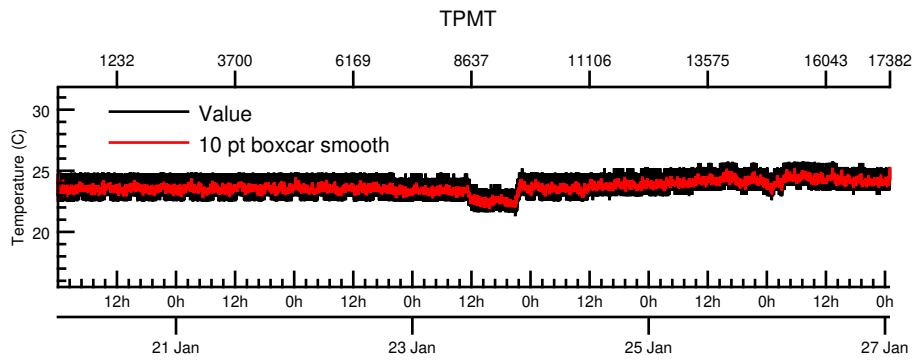

NASA Dawn Mission
GRaND@Ceres Browse Charts
Ceres CSL DA901 16020_0

- Number of science records: 4342
92 missing science packets with 1 gaps.
Start/End: 2016-01-20T00:00:28 to 2016-01-27T00:58:48
- Number of SOH records: 17383
0 missing SOH packets with 0 gaps.
Start/End: 2016-01-20T00:00:33 to 2016-01-27T00:59:33
- Comments: Browse charts.
 - Provides an overview of data contained within this directory.
 - Refer to the .STA file for detailed state information.
 - The energy scale for calibrated spectra may not be accurate.
 - Missing data count may be in error when power on data are present.

- Number of states = 1
- Instrument settings for first state (STATE_INDEX 0):

TELREADOUT	140	NEMG_TOT_EVTS	3876
TELSOH	35	NEMG_CZT_EVTS	3376
MODE	1	NEMN_TOT_EVTS	2800
HVPS1	1	L_BGO_CW	1
HVPS1_SET	185	H_BGO_CW	64
HVPS2	1	L_BGO_ROI	1
HVPS2_SET	173	H_BGO_ROI	64
HVPS3	1	L_BLP_MY_CW	1
HVPS3_SET	178	H_BLP_MY_CW	64
HVPS4	1	L_BLP_MY_ROI	1
HVPS4_SET	182	H_BLP_MY_ROI	64
HVPS5	1	L_BLP_PY_CW	1
HVPS5_SET	127	H_BLP_PY_CW	64
HVPS6	1	L_BLP_PY_ROI	1
HVPS6_SET	170	H_BLP_PY_ROI	64
PM5_LVPS	1	L_BLP_MZ_CW	1

BGO-CZT pair spectrum: BGO

BGO-CZT pair spectrum: CZT

CAT10 pulse height spectrum: CZT2

CAT10 pulse height spectrum: CZT8

CAT10 pulse height spectrum: CZT10

CAT10 pulse height spectrum: CZT0

CAT10 pulse height spectrum: CZT6