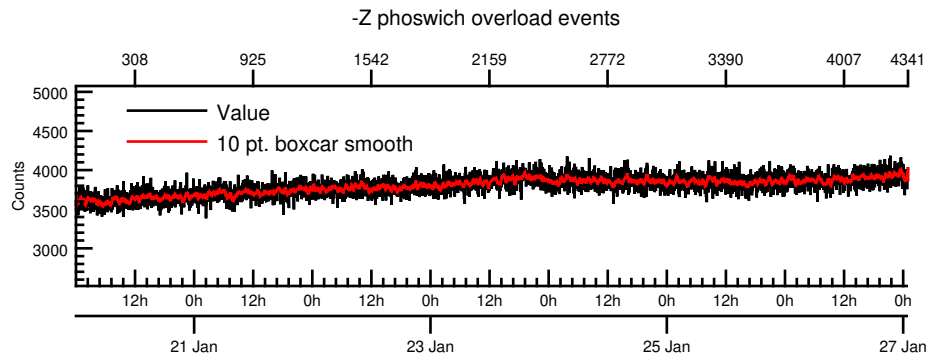

NASA Dawn Mission
GRaND@Ceres Browse Charts
Ceres CSL DA901 16020_0

- Number of science records: 4342
92 missing science packets with 1 gaps.
Start/End: 2016-01-20T00:00:28 to 2016-01-27T00:58:48
- Number of SOH records: 17383
0 missing SOH packets with 0 gaps.
Start/End: 2016-01-20T00:00:33 to 2016-01-27T00:59:33
- Comments: Browse charts.
 - Provides an overview of data contained within this directory.
 - Refer to the .STA file for detailed state information.
 - The energy scale for calibrated spectra may not be accurate.
 - Missing data count may be in error when power on data are present.

- Number of states = 1
- Instrument settings for first state (STATE_INDEX 0):

TELREADOUT	140	NEMG_TOT_EVTS	3876
TELSOH	35	NEMG_CZT_EVTS	3376
MODE	1	NEMN_TOT_EVTS	2800
HVPS1	1	L_BGO_CW	1
HVPS1_SET	185	H_BGO_CW	64
HVPS2	1	L_BGO_ROI	1
HVPS2_SET	173	H_BGO_ROI	64
HVPS3	1	L_BLP_MY_CW	1
HVPS3_SET	178	H_BLP_MY_CW	64
HVPS4	1	L_BLP_MY_ROI	1
HVPS4_SET	182	H_BLP_MY_ROI	64
HVPS5	1	L_BLP_PY_CW	1
HVPS5_SET	127	H_BLP_PY_CW	64
HVPS6	1	L_BLP_PY_ROI	1
HVPS6_SET	170	H_BLP_PY_ROI	64
PM5_LVPS	1	L_BLP_MZ_CW	1