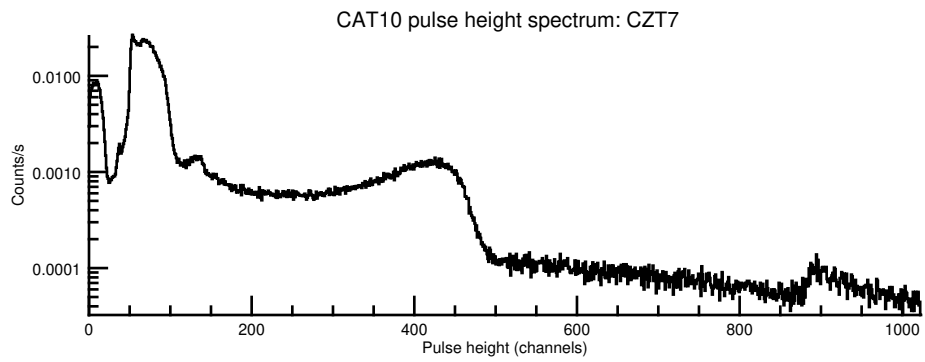

NASA Dawn Mission
GRaND@Ceres Browse Charts
Ceres CSL DA901 16020_0

- Number of science records: 4342
92 missing science packets with 1 gaps.
Start/End: 2016-01-20T00:00:28 to 2016-01-27T00:58:48
- Number of SOH records: 17383
0 missing SOH packets with 0 gaps.
Start/End: 2016-01-20T00:00:33 to 2016-01-27T00:59:33
- Comments: Browse charts.
 - Provides an overview of data contained within this directory.
 - Refer to the .STA file for detailed state information.
 - The energy scale for calibrated spectra may not be accurate.
 - Missing data count may be in error when power on data are present.

BGO-CZT pair spectrum: BGO

BGO-CZT pair spectrum: CZT

CAT10 pulse height spectrum: CZT2

CAT10 pulse height spectrum: CZT8

CAT10 pulse height spectrum: CZT10

CAT10 pulse height spectrum: CZT0

CAT10 pulse height spectrum: CZT6

CAT10 pulse height spectrum: CZT14

CAT10 pulse height spectrum: CZT4

CAT10 CZT composite

CAT1 histograms