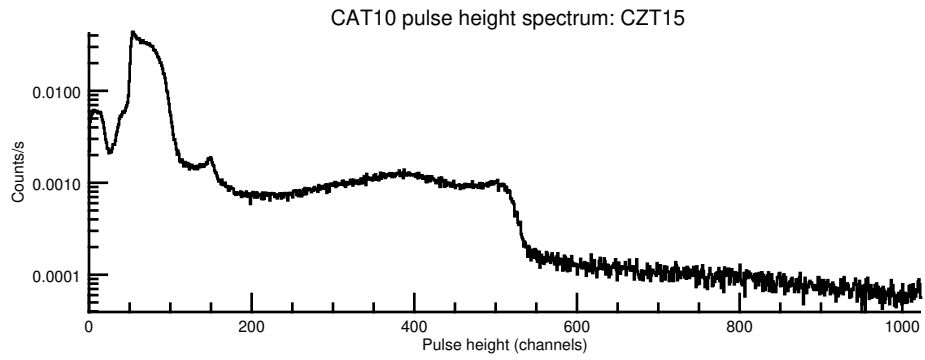

NASA Dawn Mission
GRaND@Ceres Browse Charts
Ceres CSL DA901 16020_0

- Number of science records: 4342
92 missing science packets with 1 gaps.
Start/End: 2016-01-20T00:00:28 to 2016-01-27T00:58:48
- Number of SOH records: 17383
0 missing SOH packets with 0 gaps.
Start/End: 2016-01-20T00:00:33 to 2016-01-27T00:59:33
- Comments: Browse charts.
 - Provides an overview of data contained within this directory.
 - Refer to the .STA file for detailed state information.
 - The energy scale for calibrated spectra may not be accurate.
 - Missing data count may be in error when power on data are present.

BGO-CZT pair spectrum: BGO

BGO-CZT pair spectrum: CZT

CAT10 pulse height spectrum: CZT2

CAT10 pulse height spectrum: CZT8

CAT10 pulse height spectrum: CZT10

CAT10 pulse height spectrum: CZT0

CAT10 pulse height spectrum: CZT6

CAT10 pulse height spectrum: CZT14

CAT10 pulse height spectrum: CZT4

CAT10 CZT composite

CAT1 histograms