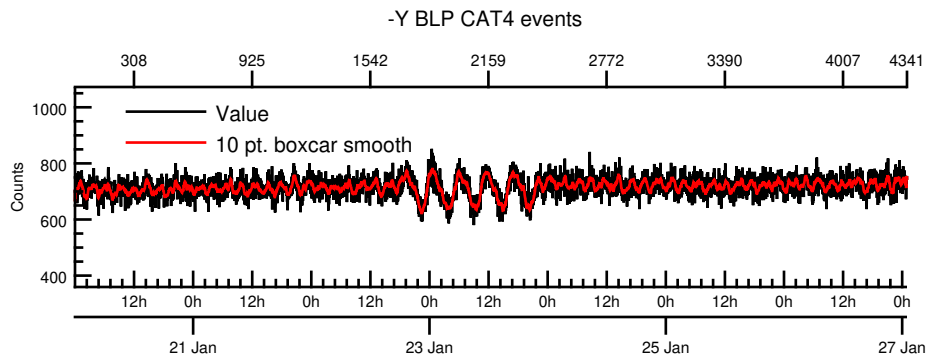

NASA Dawn Mission
GRaND@Ceres Browse Charts
Ceres CSL DA901 16020_0

- Number of science records: 4342
92 missing science packets with 1 gaps.
Start/End: 2016-01-20T00:00:28 to 2016-01-27T00:58:48
- Number of SOH records: 17383
0 missing SOH packets with 0 gaps.
Start/End: 2016-01-20T00:00:33 to 2016-01-27T00:59:33
- Comments: Browse charts.
 - Provides an overview of data contained within this directory.
 - Refer to the .STA file for detailed state information.
 - The energy scale for calibrated spectra may not be accurate.
 - Missing data count may be in error when power on data are present.

- Number of states = 1
- Instrument settings for first state (STATE_INDEX 0):

TELREADOUT	140	NEMG_TOT_EVTS	3876
TELSOH	35	NEMG_CZT_EVTS	3376
MODE	1	NEMN_TOT_EVTS	2800
HVPS1	1	L_BGO_CW	1
HVPS1_SET	185	H_BGO_CW	64
HVPS2	1	L_BGO_ROI	1
HVPS2_SET	173	H_BGO_ROI	64
HVPS3	1	L_BLP_MY_CW	1
HVPS3_SET	178	H_BLP_MY_CW	64
HVPS4	1	L_BLP_MY_ROI	1
HVPS4_SET	182	H_BLP_MY_ROI	64
HVPS5	1	L_BLP_PY_CW	1
HVPS5_SET	127	H_BLP_PY_CW	64
HVPS6	1	L_BLP_PY_ROI	1
HVPS6_SET	170	H_BLP_PY_ROI	64
PM5_LVPS	1	L_BLP_MZ_CW	1