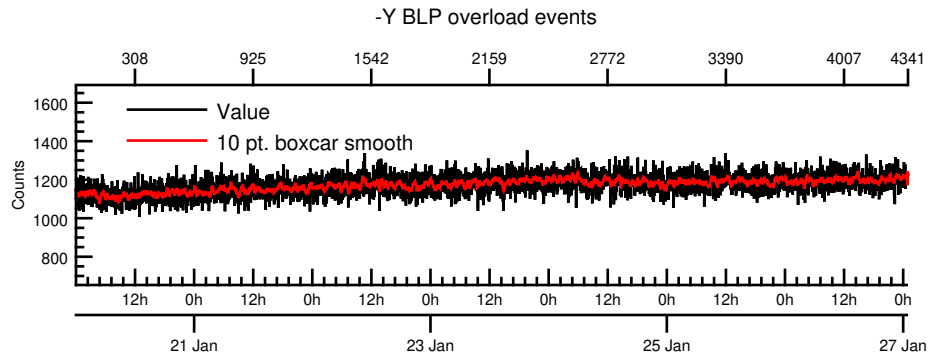

NASA Dawn Mission
GRaND@Ceres Browse Charts
Ceres CSL DA901 16020_0

- Number of science records: 4342
92 missing science packets with 1 gaps.
Start/End: 2016-01-20T00:00:28 to 2016-01-27T00:58:48
- Number of SOH records: 17383
0 missing SOH packets with 0 gaps.
Start/End: 2016-01-20T00:00:33 to 2016-01-27T00:59:33
- Comments: Browse charts.
 - Provides an overview of data contained within this directory.
 - Refer to the .STA file for detailed state information.
 - The energy scale for calibrated spectra may not be accurate.
 - Missing data count may be in error when power on data are present.

- Number of states = 1
- Instrument settings for first state (STATE_INDEX 0):

TELREADOUT	140	NEMG_TOT_EVTS	3876
TELSOH	35	NEMG_CZT_EVTS	3376
MODE	1	NEMN_TOT_EVTS	2800
HVPS1	1	L_BGO_CW	1
HVPS1_SET	185	H_BGO_CW	64
HVPS2	1	L_BGO_ROI	1
HVPS2_SET	173	H_BGO_ROI	64
HVPS3	1	L_BLP_MY_CW	1
HVPS3_SET	178	H_BLP_MY_CW	64
HVPS4	1	L_BLP_MY_ROI	1
HVPS4_SET	182	H_BLP_MY_ROI	64
HVPS5	1	L_BLP_PY_CW	1
HVPS5_SET	127	H_BLP_PY_CW	64
HVPS6	1	L_BLP_PY_ROI	1
HVPS6_SET	170	H_BLP_PY_ROI	64
PM5_LVPS	1	L_BLP_MZ_CW	1