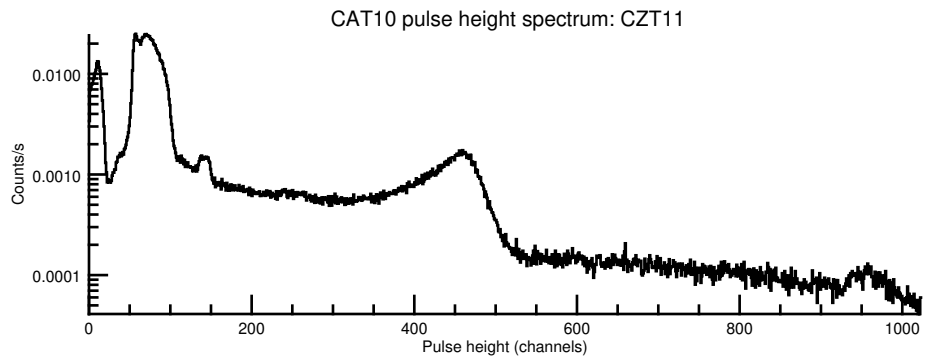

NASA Dawn Mission
GRaND@Ceres Browse Charts
Ceres CSL DA901 16020_0

- Number of science records: 4342
92 missing science packets with 1 gaps.
Start/End: 2016-01-20T00:00:28 to 2016-01-27T00:58:48
- Number of SOH records: 17383
0 missing SOH packets with 0 gaps.
Start/End: 2016-01-20T00:00:33 to 2016-01-27T00:59:33
- Comments: Browse charts.
 - Provides an overview of data contained within this directory.
 - Refer to the .STA file for detailed state information.
 - The energy scale for calibrated spectra may not be accurate.
 - Missing data count may be in error when power on data are present.

- Number of states = 1
- Instrument settings for first state (STATE_INDEX 0):

TELREADOUT	140	NEMG_TOT_EVTS	3876
TELSOH	35	NEMG_CZT_EVTS	3376
MODE	1	NEMN_TOT_EVTS	2800
HVPS1	1	L_BGO_CW	1
HVPS1_SET	185	H_BGO_CW	64
HVPS2	1	L_BGO_ROI	1
HVPS2_SET	173	H_BGO_ROI	64
HVPS3	1	L_BLP_MY_CW	1
HVPS3_SET	178	H_BLP_MY_CW	64
HVPS4	1	L_BLP_MY_ROI	1
HVPS4_SET	182	H_BLP_MY_ROI	64
HVPS5	1	L_BLP_PY_CW	1
HVPS5_SET	127	H_BLP_PY_CW	64
HVPS6	1	L_BLP_PY_ROI	1
HVPS6_SET	170	H_BLP_PY_ROI	64
PM5_LVPS	1	L_BLP_MZ_CW	1

BGO-CZT pair spectrum: BGO

BGO-CZT pair spectrum: CZT

CAT10 pulse height spectrum: CZT2

CAT10 pulse height spectrum: CZT8

CAT10 pulse height spectrum: CZT10

CAT10 pulse height spectrum: CZT0

CAT10 pulse height spectrum: CZT6