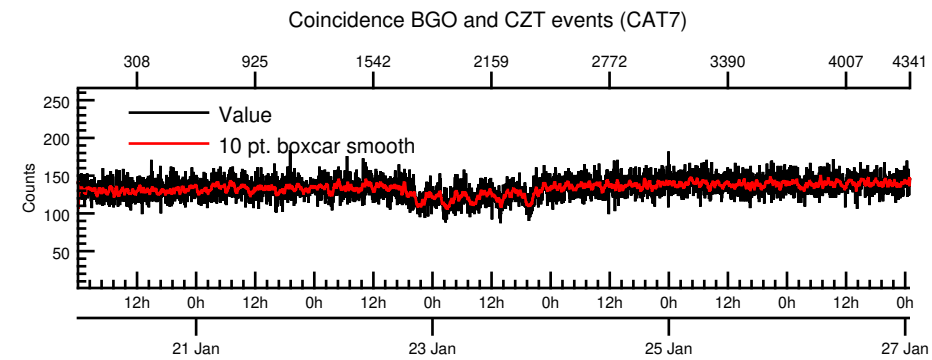

NASA Dawn Mission
GRaND@Ceres Browse Charts
Ceres CSL DA901 16020_0

- Number of science records: 4342
92 missing science packets with 1 gaps.
Start/End: 2016-01-20T00:00:28 to 2016-01-27T00:58:48
- Number of SOH records: 17383
0 missing SOH packets with 0 gaps.
Start/End: 2016-01-20T00:00:33 to 2016-01-27T00:59:33
- Comments: Browse charts.
 - Provides an overview of data contained within this directory.
 - Refer to the .STA file for detailed state information.
 - The energy scale for calibrated spectra may not be accurate.
 - Missing data count may be in error when power on data are present.

- Number of states = 1
- Instrument settings for first state (STATE_INDEX 0):

TELREADOUT	140	NEMG_TOT_EVTS	3876
TELSOH	35	NEMG_CZT_EVTS	3376
MODE	1	NEMN_TOT_EVTS	2800
HVPS1	1	L_BGO_CW	1
HVPS1_SET	185	H_BGO_CW	64
HVPS2	1	L_BGO_ROI	1
HVPS2_SET	173	H_BGO_ROI	64
HVPS3	1	L_BLP_MY_CW	1
HVPS3_SET	178	H_BLP_MY_CW	64
HVPS4	1	L_BLP_MY_ROI	1
HVPS4_SET	182	H_BLP_MY_ROI	64
HVPS5	1	L_BLP_PY_CW	1
HVPS5_SET	127	H_BLP_PY_CW	64
HVPS6	1	L_BLP_PY_ROI	1
HVPS6_SET	170	H_BLP_PY_ROI	64
PM5_LVPS	1	L_BLP_MZ_CW	1

BGO-CZT pair spectrum: BGO

BGO-CZT pair spectrum: CZT

CAT10 pulse height spectrum: CZT2

CAT10 pulse height spectrum: CZT8

CAT10 pulse height spectrum: CZT10

CAT10 pulse height spectrum: CZT0

CAT10 pulse height spectrum: CZT6