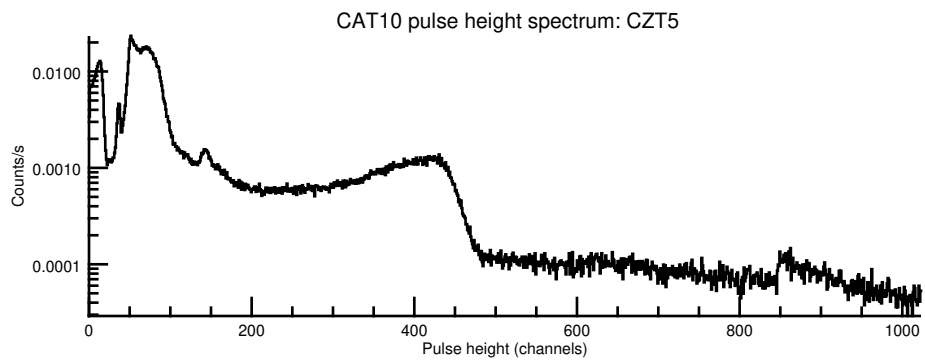

NASA Dawn Mission
GRaND@Ceres Browse Charts
Ceres CSL DA901 16020_0

- Number of science records: 4342
92 missing science packets with 1 gaps.
Start/End: 2016-01-20T00:00:28 to 2016-01-27T00:58:48
- Number of SOH records: 17383
0 missing SOH packets with 0 gaps.
Start/End: 2016-01-20T00:00:33 to 2016-01-27T00:59:33
- Comments: Browse charts.
 - Provides an overview of data contained within this directory.
 - Refer to the .STA file for detailed state information.
 - The energy scale for calibrated spectra may not be accurate.
 - Missing data count may be in error when power on data are present.

- Number of states = 1
- Instrument settings for first state (STATE_INDEX 0):

TELREADOUT	140	NEMG_TOT_EVTS	3876
TELSOH	35	NEMG_CZT_EVTS	3376
MODE	1	NEMN_TOT_EVTS	2800
HVPS1	1	L_BGO_CW	1
HVPS1_SET	185	H_BGO_CW	64
HVPS2	1	L_BGO_ROI	1
HVPS2_SET	173	H_BGO_ROI	64
HVPS3	1	L_BLP_MY_CW	1
HVPS3_SET	178	H_BLP_MY_CW	64
HVPS4	1	L_BLP_MY_ROI	1
HVPS4_SET	182	H_BLP_MY_ROI	64
HVPS5	1	L_BLP_PY_CW	1
HVPS5_SET	127	H_BLP_PY_CW	64
HVPS6	1	L_BLP_PY_ROI	1
HVPS6_SET	170	H_BLP_PY_ROI	64
PM5_LVPS	1	L_BLP_MZ_CW	1

BGO-CZT pair spectrum: BGO

BGO-CZT pair spectrum: CZT

CAT10 pulse height spectrum: CZT2

CAT10 pulse height spectrum: CZT8

CAT10 pulse height spectrum: CZT10

CAT10 pulse height spectrum: CZT0

CAT10 pulse height spectrum: CZT6

CAT10 pulse height spectrum: CZT14

CAT10 pulse height spectrum: CZT4

CAT10 CZT composite

CAT1 histograms