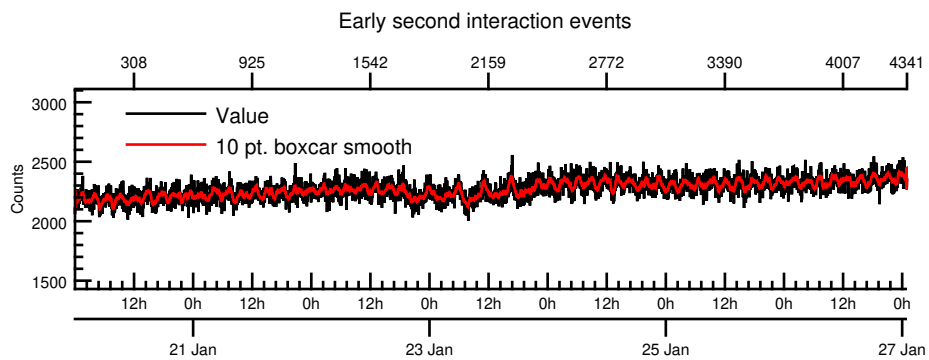

NASA Dawn Mission
GRaND@Ceres Browse Charts
Ceres CSL DA901 16020_0

- Number of science records: 4342
92 missing science packets with 1 gaps.
Start/End: 2016-01-20T00:00:28 to 2016-01-27T00:58:48
- Number of SOH records: 17383
0 missing SOH packets with 0 gaps.
Start/End: 2016-01-20T00:00:33 to 2016-01-27T00:59:33
- Comments: Browse charts.
 - Provides an overview of data contained within this directory.
 - Refer to the .STA file for detailed state information.
 - The energy scale for calibrated spectra may not be accurate.
 - Missing data count may be in error when power on data are present.

- Number of states = 1
- Instrument settings for first state (STATE_INDEX 0):

TELREADOUT	140	NEMG_TOT_EVTS	3876
TELSOH	35	NEMG_CZT_EVTS	3376
MODE	1	NEMN_TOT_EVTS	2800
HVPS1	1	L_BGO_CW	1
HVPS1_SET	185	H_BGO_CW	64
HVPS2	1	L_BGO_ROI	1
HVPS2_SET	173	H_BGO_ROI	64
HVPS3	1	L_BLP_MY_CW	1
HVPS3_SET	178	H_BLP_MY_CW	64
HVPS4	1	L_BLP_MY_ROI	1
HVPS4_SET	182	H_BLP_MY_ROI	64
HVPS5	1	L_BLP_PY_CW	1
HVPS5_SET	127	H_BLP_PY_CW	64
HVPS6	1	L_BLP_PY_ROI	1
HVPS6_SET	170	H_BLP_PY_ROI	64
PM5_LVPS	1	L_BLP_MZ_CW	1