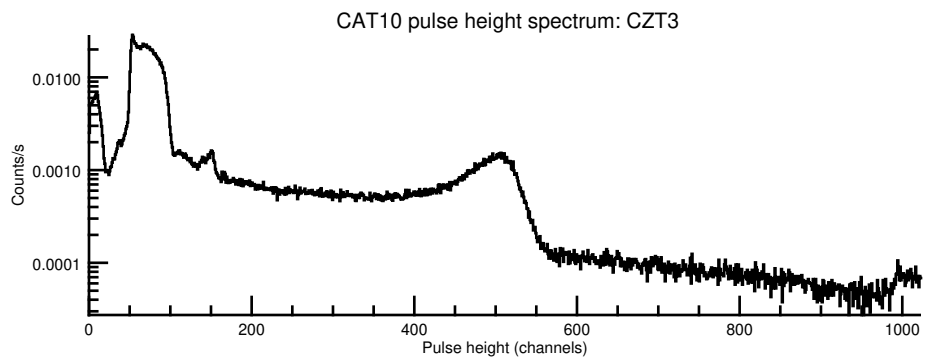

NASA Dawn Mission
GRaND@Ceres Browse Charts
Ceres CSL DA901 16020_0

- Number of science records: 4342
92 missing science packets with 1 gaps.
Start/End: 2016-01-20T00:00:28 to 2016-01-27T00:58:48
- Number of SOH records: 17383
0 missing SOH packets with 0 gaps.
Start/End: 2016-01-20T00:00:33 to 2016-01-27T00:59:33
- Comments: Browse charts.
 - Provides an overview of data contained within this directory.
 - Refer to the .STA file for detailed state information.
 - The energy scale for calibrated spectra may not be accurate.
 - Missing data count may be in error when power on data are present.

- Number of states = 1
- Instrument settings for first state (STATE_INDEX 0):

TELREADOUT	140	NEMG_TOT_EVTS	3876
TELSOH	35	NEMG_CZT_EVTS	3376
MODE	1	NEMN_TOT_EVTS	2800
HVPS1	1	L_BGO_CW	1
HVPS1_SET	185	H_BGO_CW	64
HVPS2	1	L_BGO_ROI	1
HVPS2_SET	173	H_BGO_ROI	64
HVPS3	1	L_BLP_MY_CW	1
HVPS3_SET	178	H_BLP_MY_CW	64
HVPS4	1	L_BLP_MY_ROI	1
HVPS4_SET	182	H_BLP_MY_ROI	64
HVPS5	1	L_BLP_PY_CW	1
HVPS5_SET	127	H_BLP_PY_CW	64
HVPS6	1	L_BLP_PY_ROI	1
HVPS6_SET	170	H_BLP_PY_ROI	64
PM5_LVPS	1	L_BLP_MZ_CW	1

BGO-CZT pair spectrum: BGO

BGO-CZT pair spectrum: CZT

CAT10 pulse height spectrum: CZT2

CAT10 pulse height spectrum: CZT8

CAT10 pulse height spectrum: CZT10

CAT10 pulse height spectrum: CZT0

CAT10 pulse height spectrum: CZT6