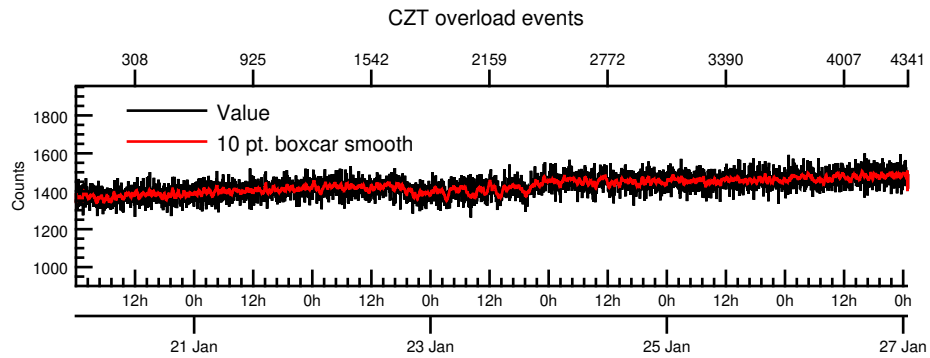

NASA Dawn Mission
GRaND@Ceres Browse Charts
Ceres CSL DA901 16020_0

- Number of science records: 4342
92 missing science packets with 1 gaps.
Start/End: 2016-01-20T00:00:28 to 2016-01-27T00:58:48
- Number of SOH records: 17383
0 missing SOH packets with 0 gaps.
Start/End: 2016-01-20T00:00:33 to 2016-01-27T00:59:33
- Comments: Browse charts.
 - Provides an overview of data contained within this directory.
 - Refer to the .STA file for detailed state information.
 - The energy scale for calibrated spectra may not be accurate.
 - Missing data count may be in error when power on data are present.

- Number of states = 1
- Instrument settings for first state (STATE_INDEX 0):

TELREADOUT	140	NEMG_TOT_EVTS	3876
TELSOH	35	NEMG_CZT_EVTS	3376
MODE	1	NEMN_TOT_EVTS	2800
HVPS1	1	L_BGO_CW	1
HVPS1_SET	185	H_BGO_CW	64
HVPS2	1	L_BGO_ROI	1
HVPS2_SET	173	H_BGO_ROI	64
HVPS3	1	L_BLP_MY_CW	1
HVPS3_SET	178	H_BLP_MY_CW	64
HVPS4	1	L_BLP_MY_ROI	1
HVPS4_SET	182	H_BLP_MY_ROI	64
HVPS5	1	L_BLP_PY_CW	1
HVPS5_SET	127	H_BLP_PY_CW	64
HVPS6	1	L_BLP_PY_ROI	1
HVPS6_SET	170	H_BLP_PY_ROI	64
PM5_LVPS	1	L_BLP_MZ_CW	1