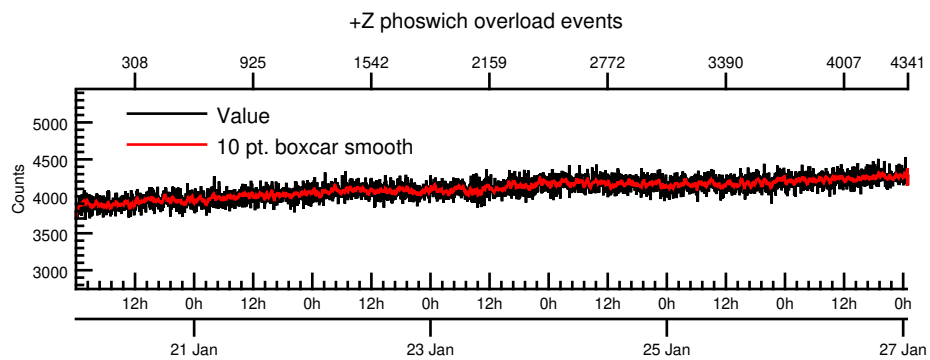

NASA Dawn Mission
GRaND@Ceres Browse Charts
Ceres CSL DA901 16020_0

- Number of science records: 4342
92 missing science packets with 1 gaps.
Start/End: 2016-01-20T00:00:28 to 2016-01-27T00:58:48
- Number of SOH records: 17383
0 missing SOH packets with 0 gaps.
Start/End: 2016-01-20T00:00:33 to 2016-01-27T00:59:33
- Comments: Browse charts.
 - Provides an overview of data contained within this directory.
 - Refer to the .STA file for detailed state information.
 - The energy scale for calibrated spectra may not be accurate.
 - Missing data count may be in error when power on data are present.

- Number of states = 1
- Instrument settings for first state (STATE_INDEX 0):

TELREADOUT	140	NEMG_TOT_EVTS	3876
TELSOH	35	NEMG_CZT_EVTS	3376
MODE	1	NEMN_TOT_EVTS	2800
HVPS1	1	L_BGO_CW	1
HVPS1_SET	185	H_BGO_CW	64
HVPS2	1	L_BGO_ROI	1
HVPS2_SET	173	H_BGO_ROI	64
HVPS3	1	L_BLP_MY_CW	1
HVPS3_SET	178	H_BLP_MY_CW	64
HVPS4	1	L_BLP_MY_ROI	1
HVPS4_SET	182	H_BLP_MY_ROI	64
HVPS5	1	L_BLP_PY_CW	1
HVPS5_SET	127	H_BLP_PY_CW	64
HVPS6	1	L_BLP_PY_ROI	1
HVPS6_SET	170	H_BLP_PY_ROI	64
PM5_LVPS	1	L_BLP_MZ_CW	1