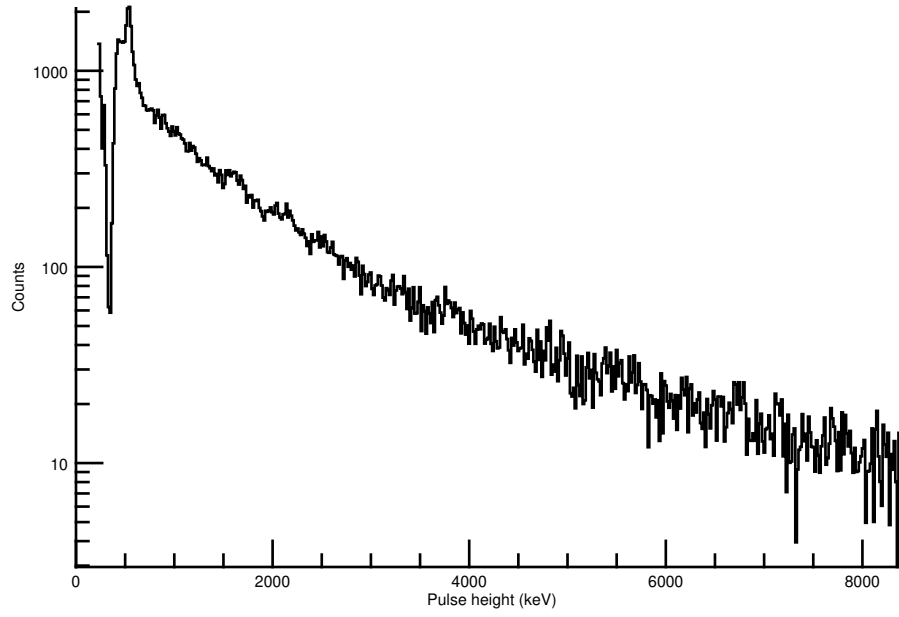

BGO-CZT pair spectrum: BGO