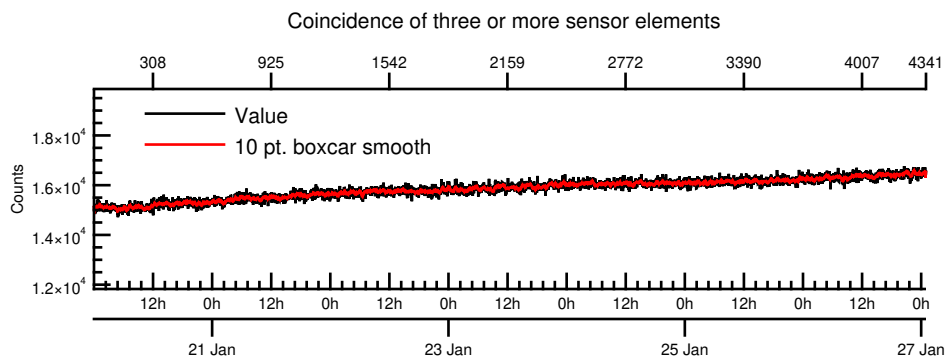

NASA Dawn Mission
GRaND@Ceres Browse Charts
Ceres CSL DA901 16020_0

- Number of science records: 4342
92 missing science packets with 1 gaps.
Start/End: 2016-01-20T00:00:28 to 2016-01-27T00:58:48
- Number of SOH records: 17383
0 missing SOH packets with 0 gaps.
Start/End: 2016-01-20T00:00:33 to 2016-01-27T00:59:33
- Comments: Browse charts.
 - Provides an overview of data contained within this directory.
 - Refer to the .STA file for detailed state information.
 - The energy scale for calibrated spectra may not be accurate.
 - Missing data count may be in error when power on data are present.

- Number of states = 1
- Instrument settings for first state (STATE_INDEX 0):

TELREADOUT	140	NEMG_TOT_EVTS	3876
TELSOH	35	NEMG_CZT_EVTS	3376
MODE	1	NEMN_TOT_EVTS	2800
HVPS1	1	L_BGO_CW	1
HVPS1_SET	185	H_BGO_CW	64
HVPS2	1	L_BGO_ROI	1
HVPS2_SET	173	H_BGO_ROI	64
HVPS3	1	L_BLP_MY_CW	1
HVPS3_SET	178	H_BLP_MY_CW	64
HVPS4	1	L_BLP_MY_ROI	1
HVPS4_SET	182	H_BLP_MY_ROI	64
HVPS5	1	L_BLP_PY_CW	1
HVPS5_SET	127	H_BLP_PY_CW	64
HVPS6	1	L_BLP_PY_ROI	1
HVPS6_SET	170	H_BLP_PY_ROI	64
PM5_LVPS	1	L_BLP_MZ_CW	1