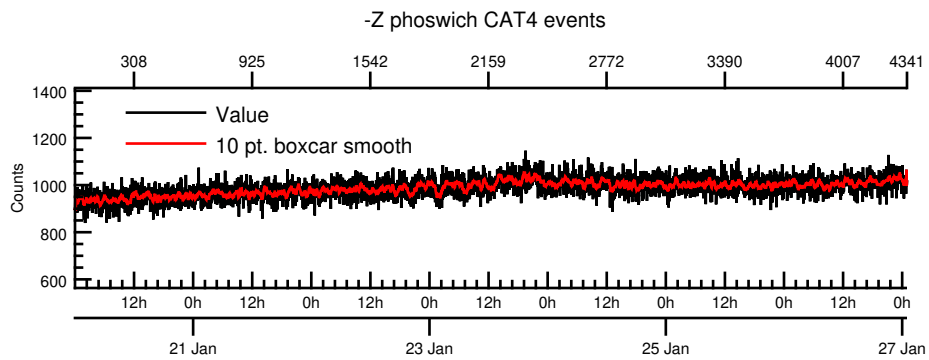

NASA Dawn Mission
GRaND@Ceres Browse Charts
Ceres CSL DA901 16020_0

- Number of science records: 4342
92 missing science packets with 1 gaps.
Start/End: 2016-01-20T00:00:28 to 2016-01-27T00:58:48
- Number of SOH records: 17383
0 missing SOH packets with 0 gaps.
Start/End: 2016-01-20T00:00:33 to 2016-01-27T00:59:33
- Comments: Browse charts.
 - Provides an overview of data contained within this directory.
 - Refer to the .STA file for detailed state information.
 - The energy scale for calibrated spectra may not be accurate.
 - Missing data count may be in error when power on data are present.

- Number of states = 1
- Instrument settings for first state (STATE_INDEX 0):

TELREADOUT	140	NEMG_TOT_EVTS	3876
TELSOH	35	NEMG_CZT_EVTS	3376
MODE	1	NEMN_TOT_EVTS	2800
HVPS1	1	L_BGO_CW	1
HVPS1_SET	185	H_BGO_CW	64
HVPS2	1	L_BGO_ROI	1
HVPS2_SET	173	H_BGO_ROI	64
HVPS3	1	L_BLP_MY_CW	1
HVPS3_SET	178	H_BLP_MY_CW	64
HVPS4	1	L_BLP_MY_ROI	1
HVPS4_SET	182	H_BLP_MY_ROI	64
HVPS5	1	L_BLP_PY_CW	1
HVPS5_SET	127	H_BLP_PY_CW	64
HVPS6	1	L_BLP_PY_ROI	1
HVPS6_SET	170	H_BLP_PY_ROI	64
PM5_LVPS	1	L_BLP_MZ_CW	1