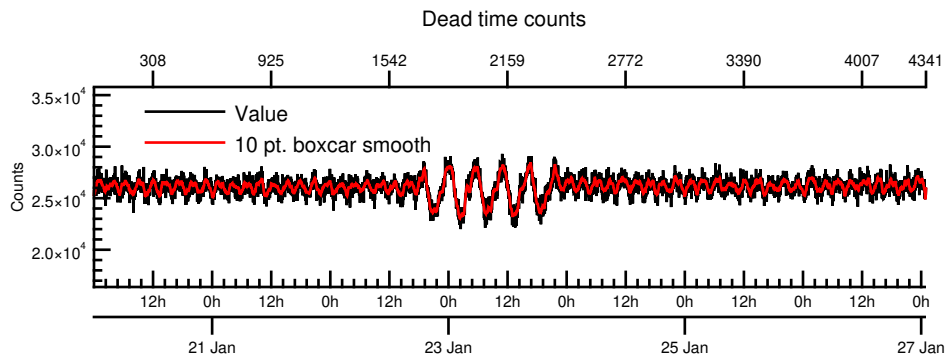

NASA Dawn Mission
GRaND@Ceres Browse Charts
Ceres CSL DA901 16020_0

- Number of science records: 4342
92 missing science packets with 1 gaps.
Start/End: 2016-01-20T00:00:28 to 2016-01-27T00:58:48
- Number of SOH records: 17383
0 missing SOH packets with 0 gaps.
Start/End: 2016-01-20T00:00:33 to 2016-01-27T00:59:33
- Comments: Browse charts.
 - Provides an overview of data contained within this directory.
 - Refer to the .STA file for detailed state information.
 - The energy scale for calibrated spectra may not be accurate.
 - Missing data count may be in error when power on data are present.

- Number of states = 1
- Instrument settings for first state (STATE_INDEX 0):

TELREADOUT	140	NEMG_TOT_EVTS	3876
TELSOH	35	NEMG_CZT_EVTS	3376
MODE	1	NEMN_TOT_EVTS	2800
HVPS1	1	L_BGO_CW	1
HVPS1_SET	185	H_BGO_CW	64
HVPS2	1	L_BGO_ROI	1
HVPS2_SET	173	H_BGO_ROI	64
HVPS3	1	L_BLP_MY_CW	1
HVPS3_SET	178	H_BLP_MY_CW	64
HVPS4	1	L_BLP_MY_ROI	1
HVPS4_SET	182	H_BLP_MY_ROI	64
HVPS5	1	L_BLP_PY_CW	1
HVPS5_SET	127	H_BLP_PY_CW	64
HVPS6	1	L_BLP_PY_ROI	1
HVPS6_SET	170	H_BLP_PY_ROI	64
PM5_LVPS	1	L_BLP_MZ_CW	1

BGO-CZT pair spectrum: BGO

BGO-CZT pair spectrum: CZT

CAT10 pulse height spectrum: CZT2

CAT10 pulse height spectrum: CZT8

CAT10 pulse height spectrum: CZT10

CAT10 pulse height spectrum: CZT0

CAT10 pulse height spectrum: CZT6