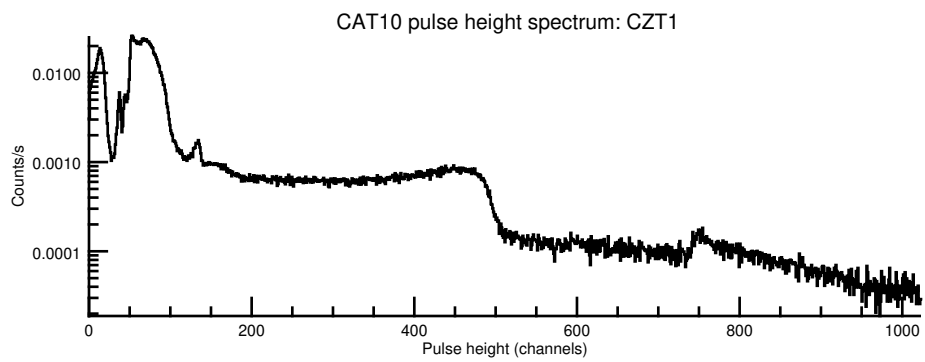

NASA Dawn Mission
GRaND@Ceres Browse Charts
Ceres CSL DA901 16020_0

- Number of science records: 4342
92 missing science packets with 1 gaps.
Start/End: 2016-01-20T00:00:28 to 2016-01-27T00:58:48
- Number of SOH records: 17383
0 missing SOH packets with 0 gaps.
Start/End: 2016-01-20T00:00:33 to 2016-01-27T00:59:33
- Comments: Browse charts.
 - Provides an overview of data contained within this directory.
 - Refer to the .STA file for detailed state information.
 - The energy scale for calibrated spectra may not be accurate.
 - Missing data count may be in error when power on data are present.

- Number of states = 1
- Instrument settings for first state (STATE_INDEX 0):

TELREADOUT	140	NEMG_TOT_EVTS	3876
TELSOH	35	NEMG_CZT_EVTS	3376
MODE	1	NEMN_TOT_EVTS	2800
HVPS1	1	L_BGO_CW	1
HVPS1_SET	185	H_BGO_CW	64
HVPS2	1	L_BGO_ROI	1
HVPS2_SET	173	H_BGO_ROI	64
HVPS3	1	L_BLP_MY_CW	1
HVPS3_SET	178	H_BLP_MY_CW	64
HVPS4	1	L_BLP_MY_ROI	1
HVPS4_SET	182	H_BLP_MY_ROI	64
HVPS5	1	L_BLP_PY_CW	1
HVPS5_SET	127	H_BLP_PY_CW	64
HVPS6	1	L_BLP_PY_ROI	1
HVPS6_SET	170	H_BLP_PY_ROI	64
PM5_LVPS	1	L_BLP_MZ_CW	1

BGO-CZT pair spectrum: BGO

BGO-CZT pair spectrum: CZT

CAT10 pulse height spectrum: CZT2

CAT10 pulse height spectrum: CZT8

CAT10 pulse height spectrum: CZT10

CAT10 pulse height spectrum: CZT0

CAT10 pulse height spectrum: CZT6