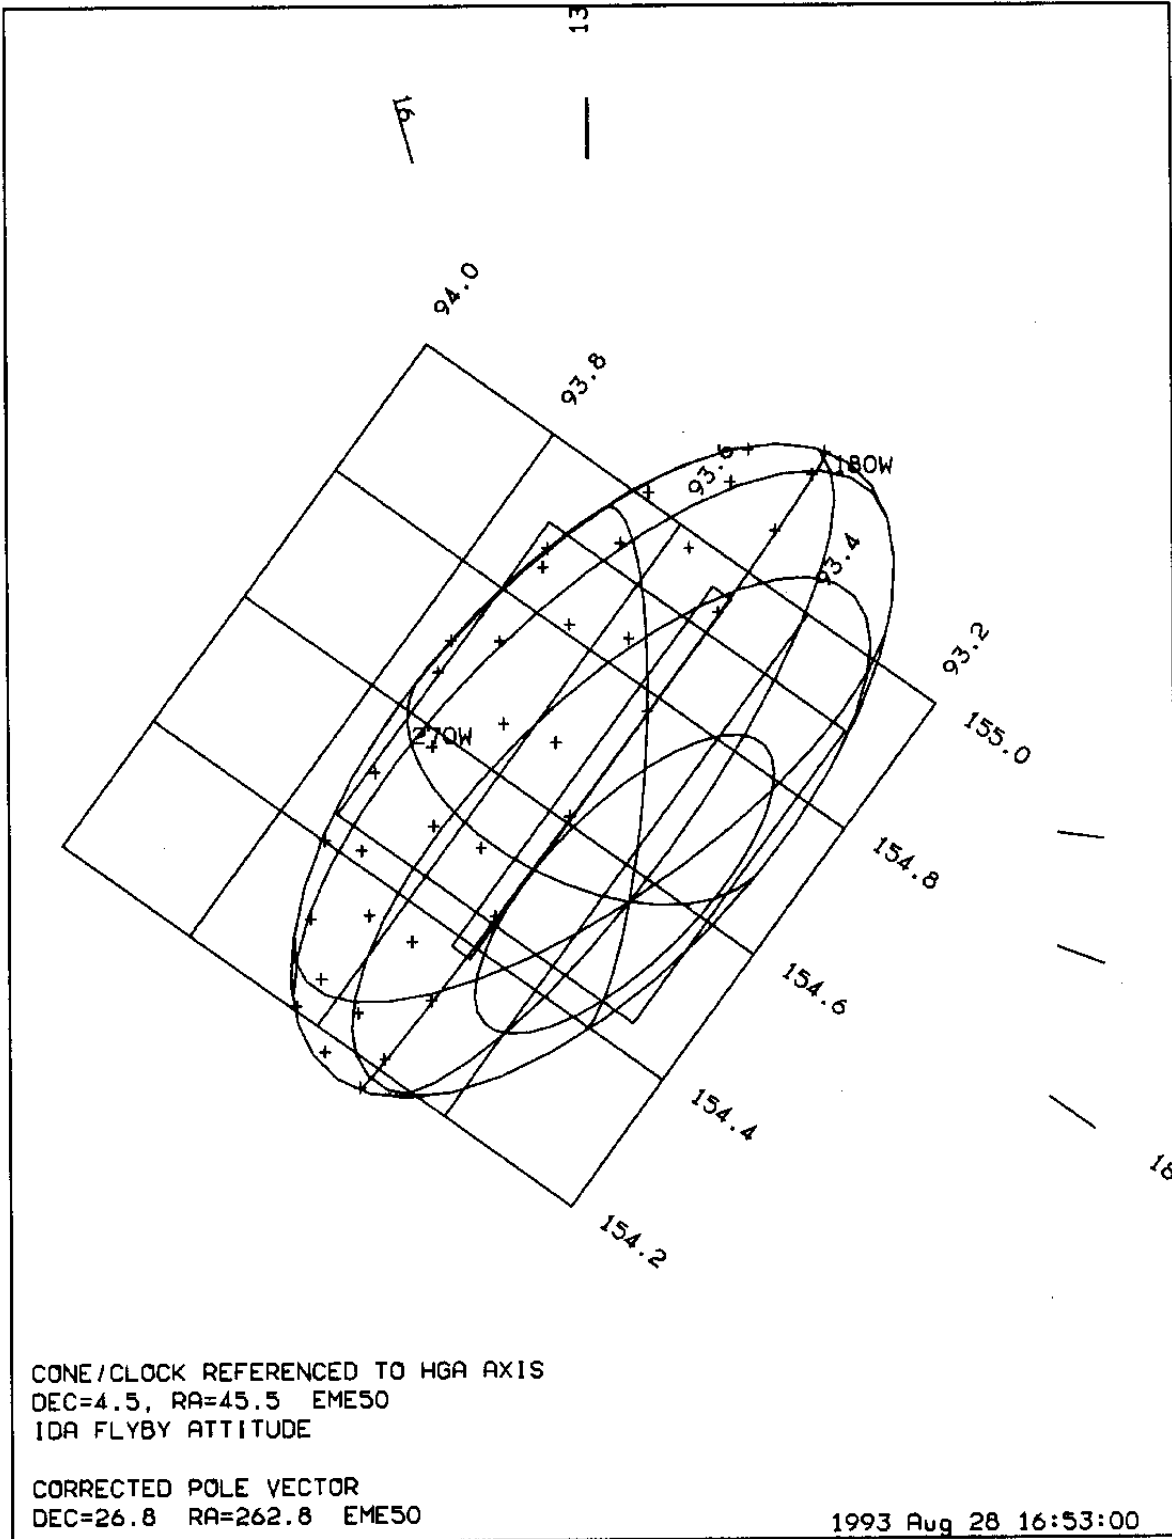

VEEGA TRAJECTORY

Path of Galileo Past Ida Showing OPNAV Locations and Ranges.

IDA CENT.: S. TRAJ. POLE VIEW, -10 TO +10 MINUTES

3-05

Time Ticks: 1 min

1993 Aug 28 16:53:00

IDA, POLE #1: C/A

IDA SPP, POLE #1: RANGE OF S/C FROM IDA (KM)

3-07

IDA SPP, POLE #1; ANGULAR SEMI-DIAMETER (DEG)

3-08

IDA SPP, POLE #1; IDA SUN-IDA-CRAFT ANGLE (DEG)

3-09

IDA SPP, POLE #1; CONE ANGLE (DEG)

3-10

IDA SPP, POLE #1; LATITUDE OF S/C WRT IDA (DEG)

3-11-8

IDA SPP, POLE #1; W. LONGITUDE OF S/C WRT IDA (DEG)

3-12