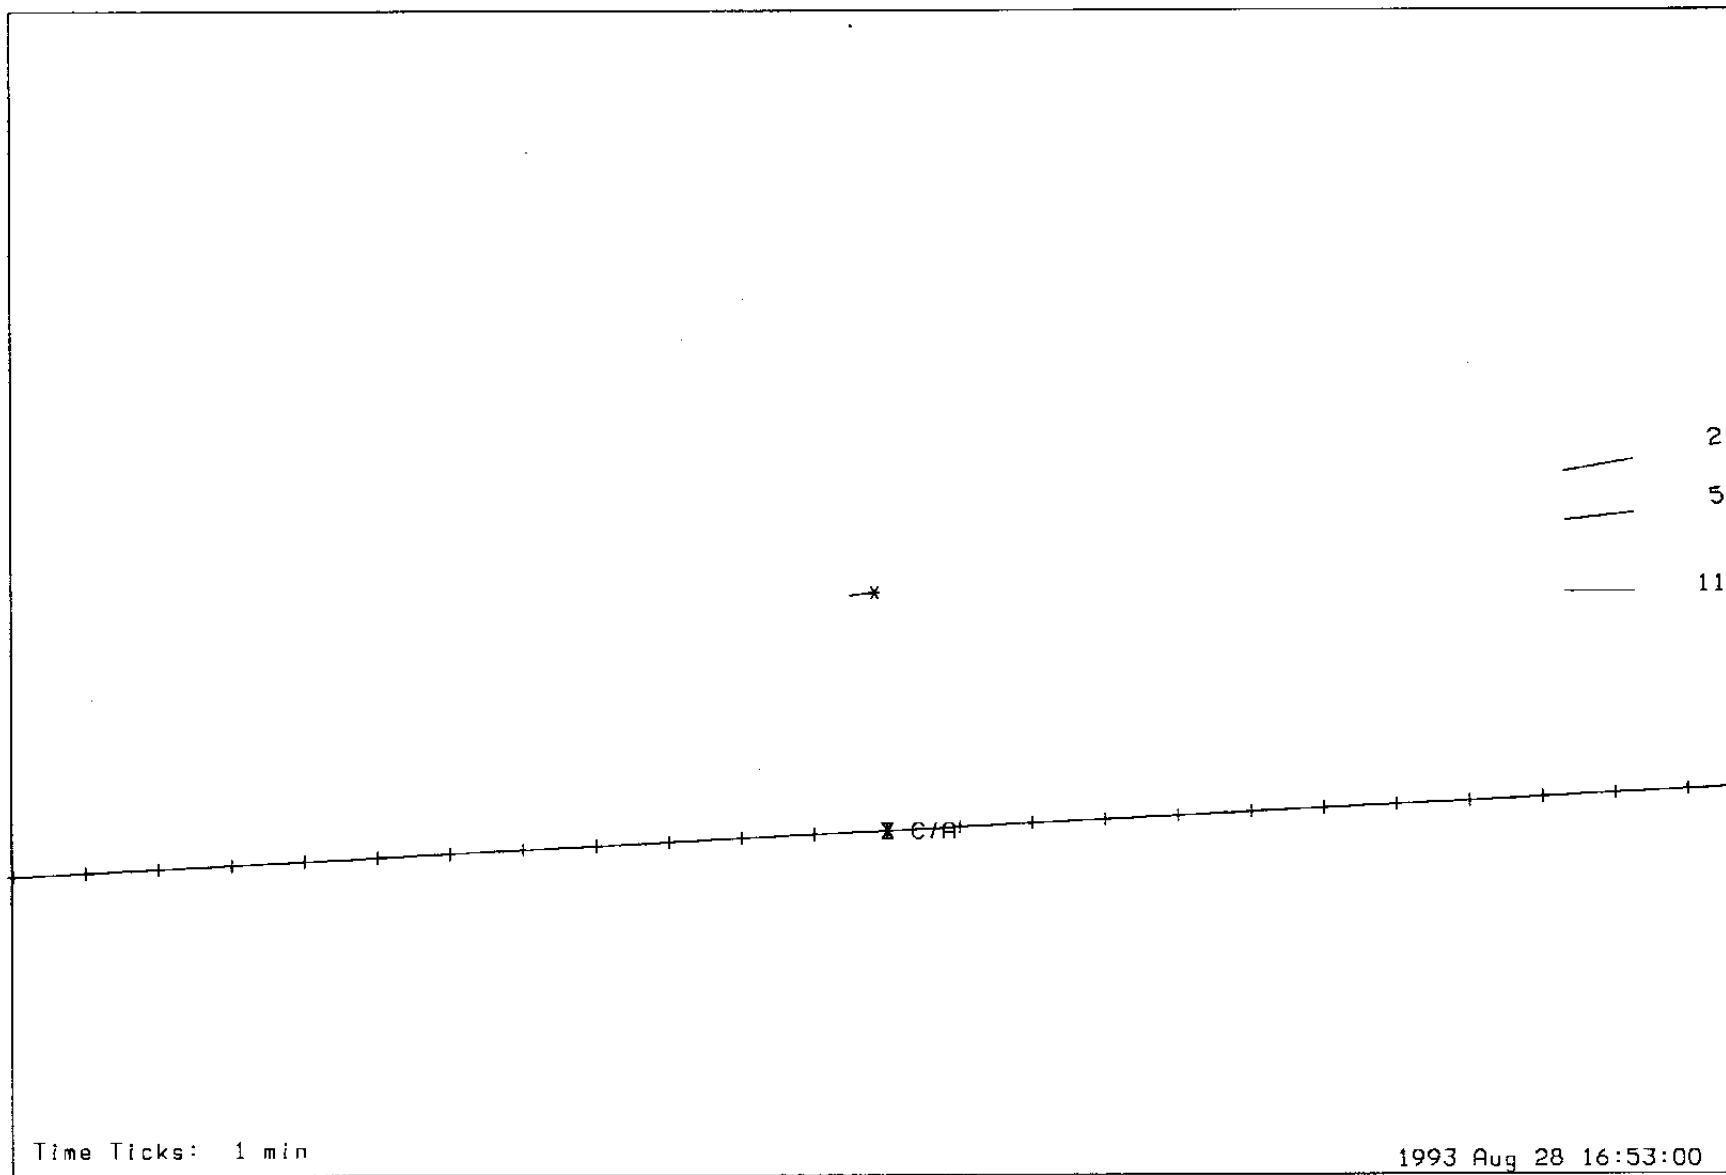

VEEGA TRAJECTORY

Path of Galileo Past Ida Showing OPNAV Locations and Ranges.

IDA CENT.: S. TRAJ. POLE VIEW, -10 TO +10 MINUTES

3-05

Time Ticks: 1 min

1993 Aug 28 16:53:00

IDA, POLE #1: C/A

IDA SPP, POLE #1: RANGE OF S/C FROM IDA (KM)

3-07

IDA SPP, POLE #1; ANGULAR SEMI-DIAMETER (DEG)

3-08

IDA SPP, POLE #1; IDA SUN-IDA-CRAFT ANGLE (DEG)

3-09

IDA SPP, POLE #1; CONE ANGLE (DEG)

3-10

IDA SPP, POLE #1; LATITUDE OF S/C WRT IDA (DEG)

3-11-8

IDA SPP, POLE #1; W. LONGITUDE OF S/C WRT IDA (DEG)

3-12