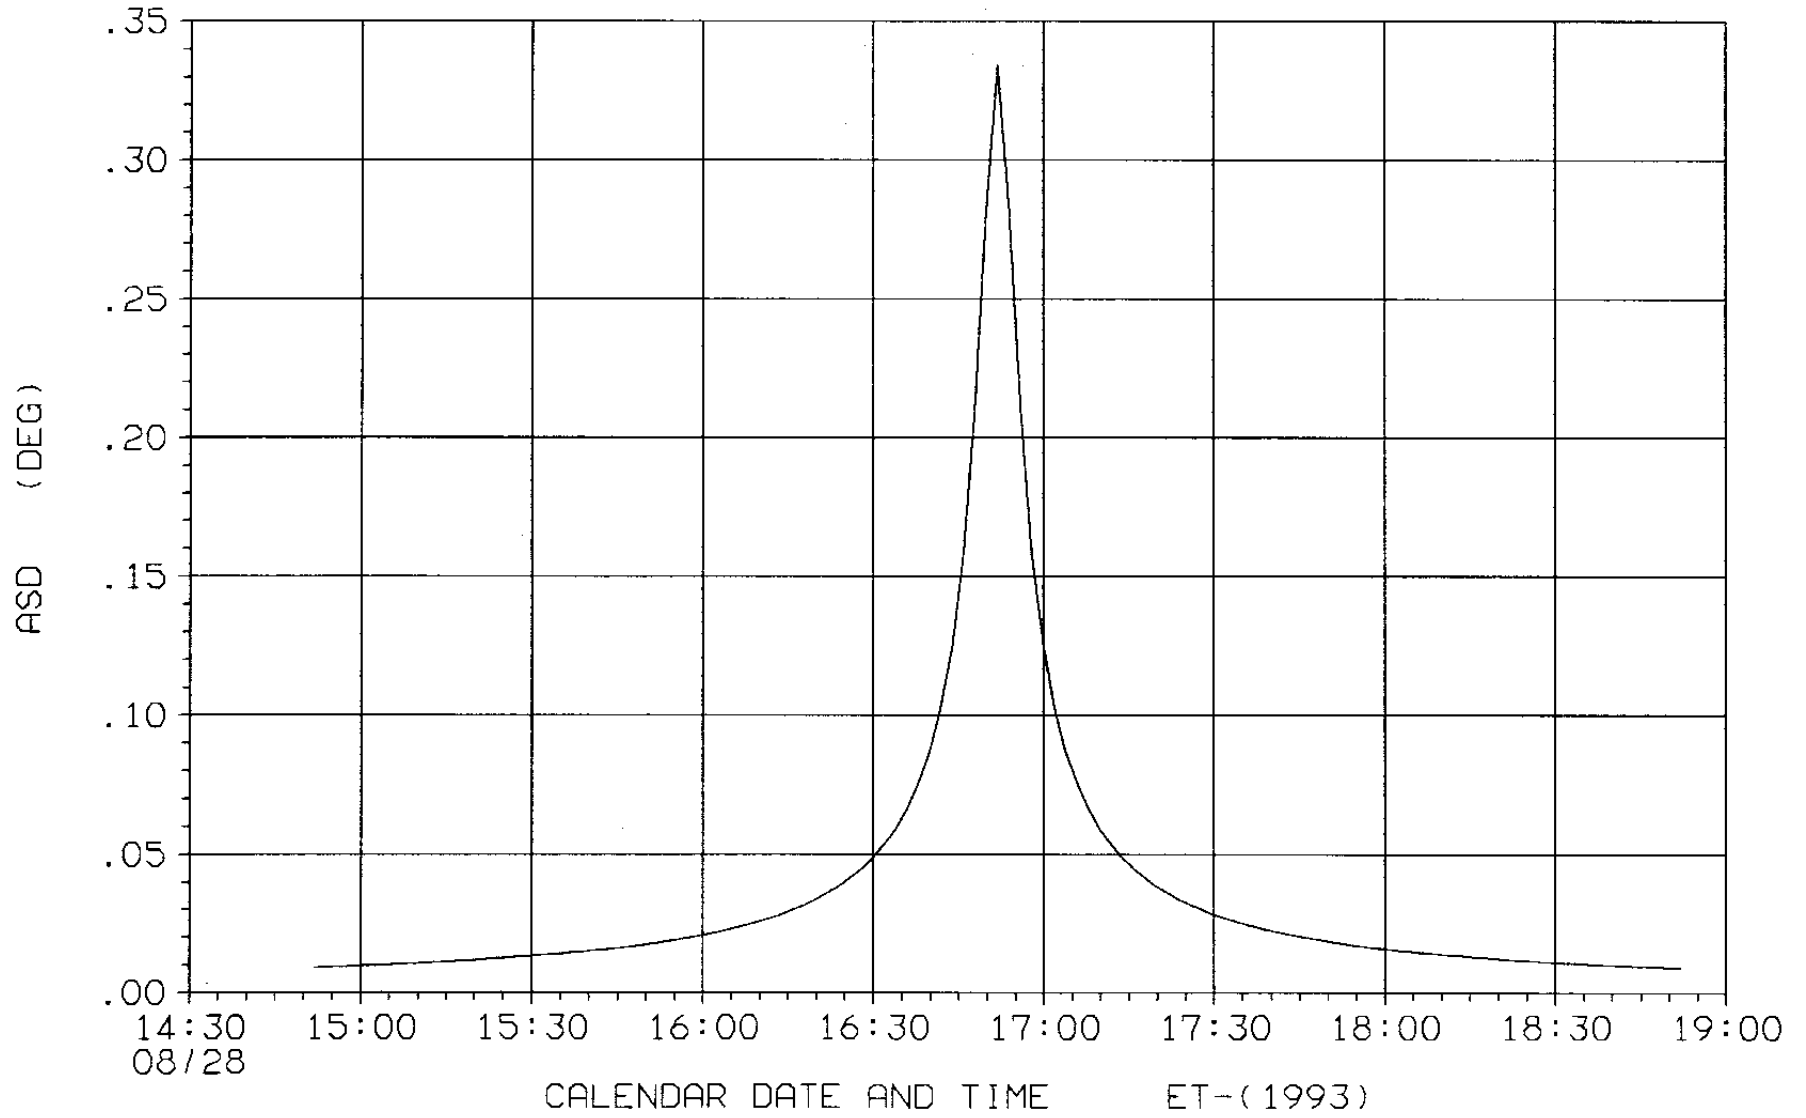

VEEGA TRAJECTORY

Path of Galileo Past Ida Showing OPNAV Locations and Ranges.

IDA CENT.: S. TRAJ. POLE VIEW, -10 TO +10 MINUTES

3-05

Time Ticks: 1 min

1993 Aug 28 16:53:00

IDA, POLE #1: C/A

IDA SPP, POLE #1: RANGE OF S/C FROM IDA (KM)

3-07

IDA SPP, POLE #1; ANGULAR SEMI-DIAMETER (DEG)

3-08

IDA SPP, POLE #1; IDA SUN-IDA-CRAFT ANGLE (DEG)

3-09

IDA SPP, POLE #1; CONE ANGLE (DEG)

3-10

IDA SPP, POLE #1; LATITUDE OF S/C WRT IDA (DEG)

3-11-8

IDA SPP, POLE #1; W. LONGITUDE OF S/C WRT IDA (DEG)

3-12