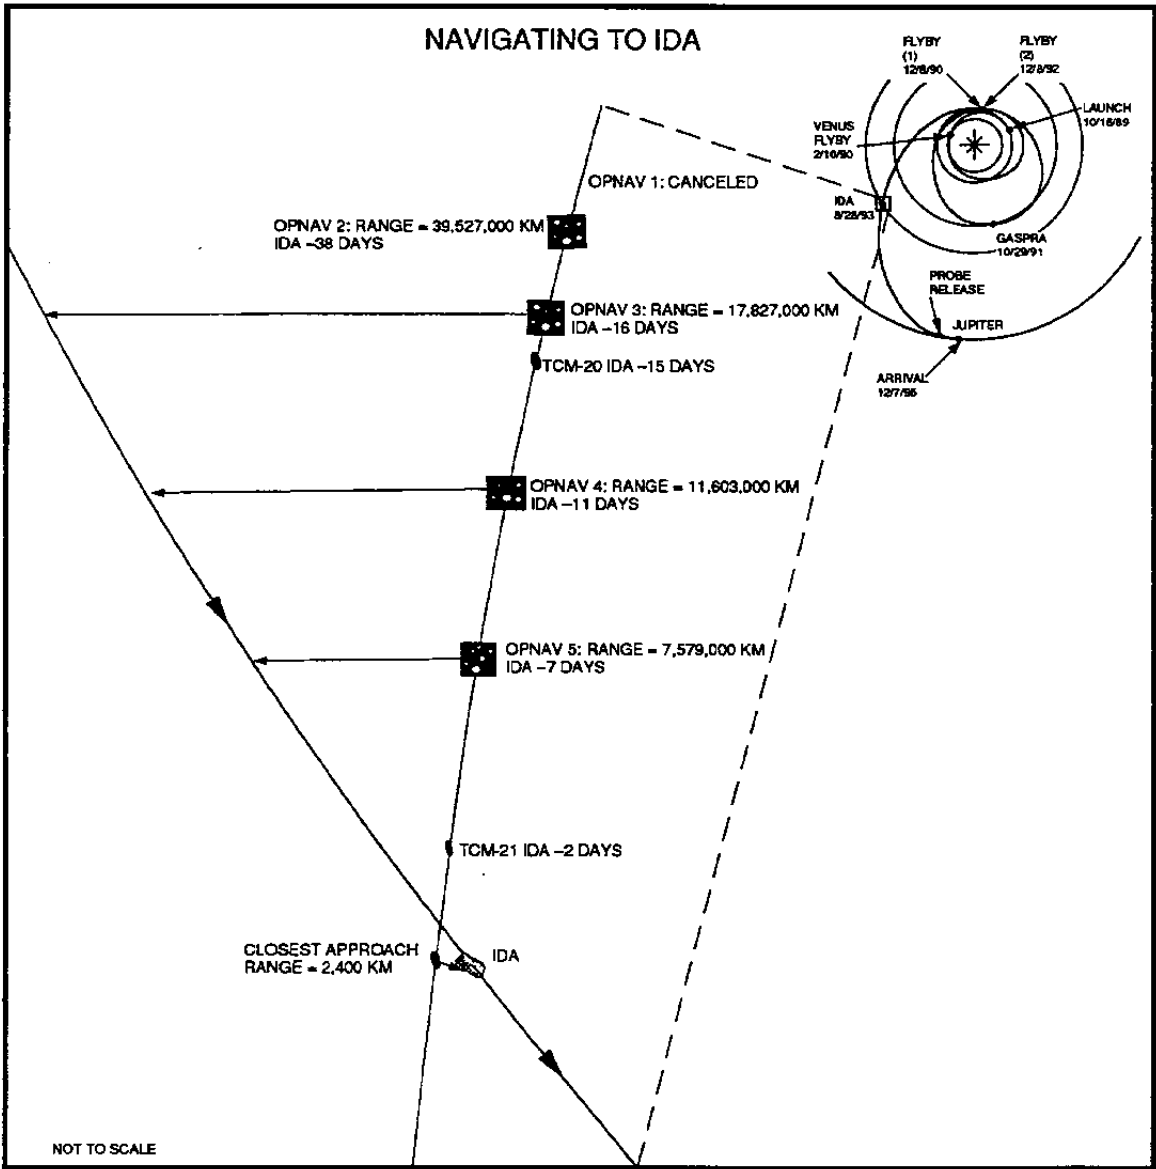

VEEGA TRAJECTORY

Path of Galileo Past Ida Showing OPNAV Locations and Ranges.

IDA CENT.: S. TRAJ. POLE VIEW, -10 TO +10 MINUTES

3-05

Time Ticks: 1 min

1993 Aug 28 16:53:00

IDA, POLE #1: C/A

IDA SPP, POLE #1: RANGE OF S/C FROM IDA (KM)

3-07

IDA SPP, POLE #1; ANGULAR SEMI-DIAMETER (DEG)

3-08

IDA SPP, POLE #1; IDA SUN-IDA-CRAFT ANGLE (DEG)

3-09

IDA SPP, POLE #1; CONE ANGLE (DEG)

3-10

IDA SPP, POLE #1; LATITUDE OF S/C WRT IDA (DEG)

3-11-8

IDA SPP, POLE #1; W. LONGITUDE OF S/C WRT IDA (DEG)

3-12