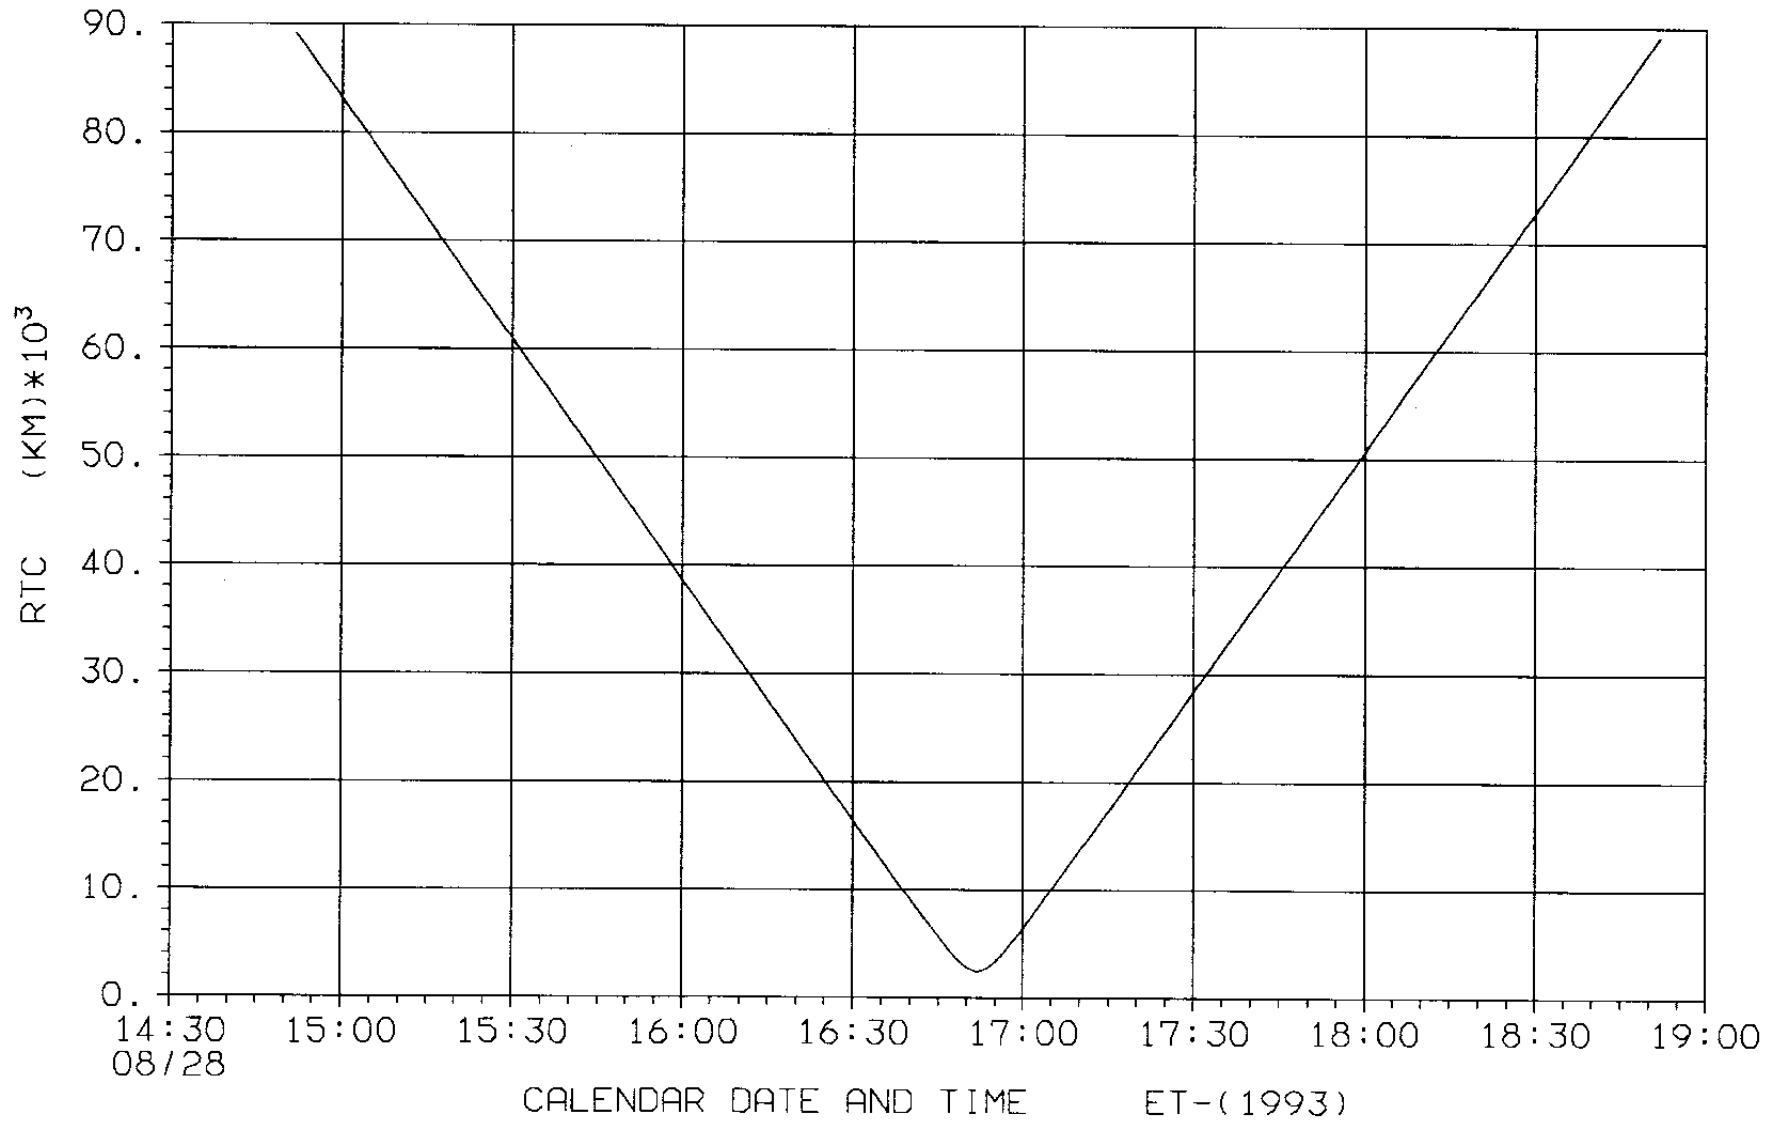

VEEGA TRAJECTORY

Path of Galileo Past Ida Showing OPNAV Locations and Ranges.

IDA CENT.: S. TRAJ. POLE VIEW, -10 TO +10 MINUTES

3-05

Time Ticks: 1 min

1993 Aug 28 16:53:00

IDA, POLE #1: C/A

IDA SPP, POLE #1: RANGE OF S/C FROM IDA (KM)

3-07

IDA SPP, POLE #1; ANGULAR SEMI-DIAMETER (DEG)

3-08

IDA SPP, POLE #1; IDA SUN-IDA-CRAFT ANGLE (DEG)

3-09

IDA SPP, POLE #1; CONE ANGLE (DEG)

3-10

IDA SPP, POLE #1; LATITUDE OF S/C WRT IDA (DEG)

3-11-8

IDA SPP, POLE #1; W. LONGITUDE OF S/C WRT IDA (DEG)

3-12