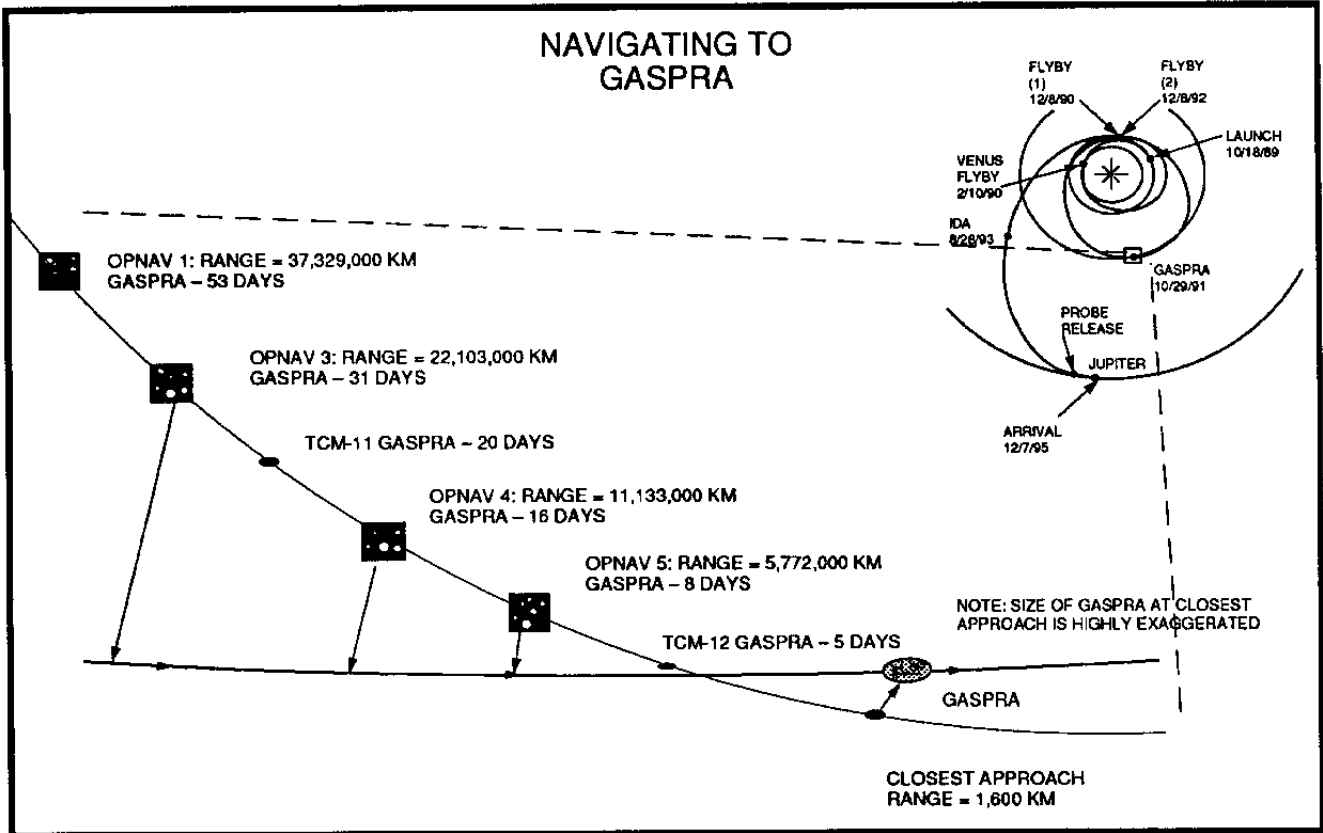

VEEGA TRAJECTORY

Path of Galileo past Gaspra showing OPNAV locations and ranges.

GALILEO AT ASTEROID GASPRA

DARKSIDE FLYBY
 SUN-CENTERED N. ECLIPTIC POLE VIEW: CA -1+ 6 MIN

SUN-GASPRA-SPACECRAFT ANGLE (DEG)