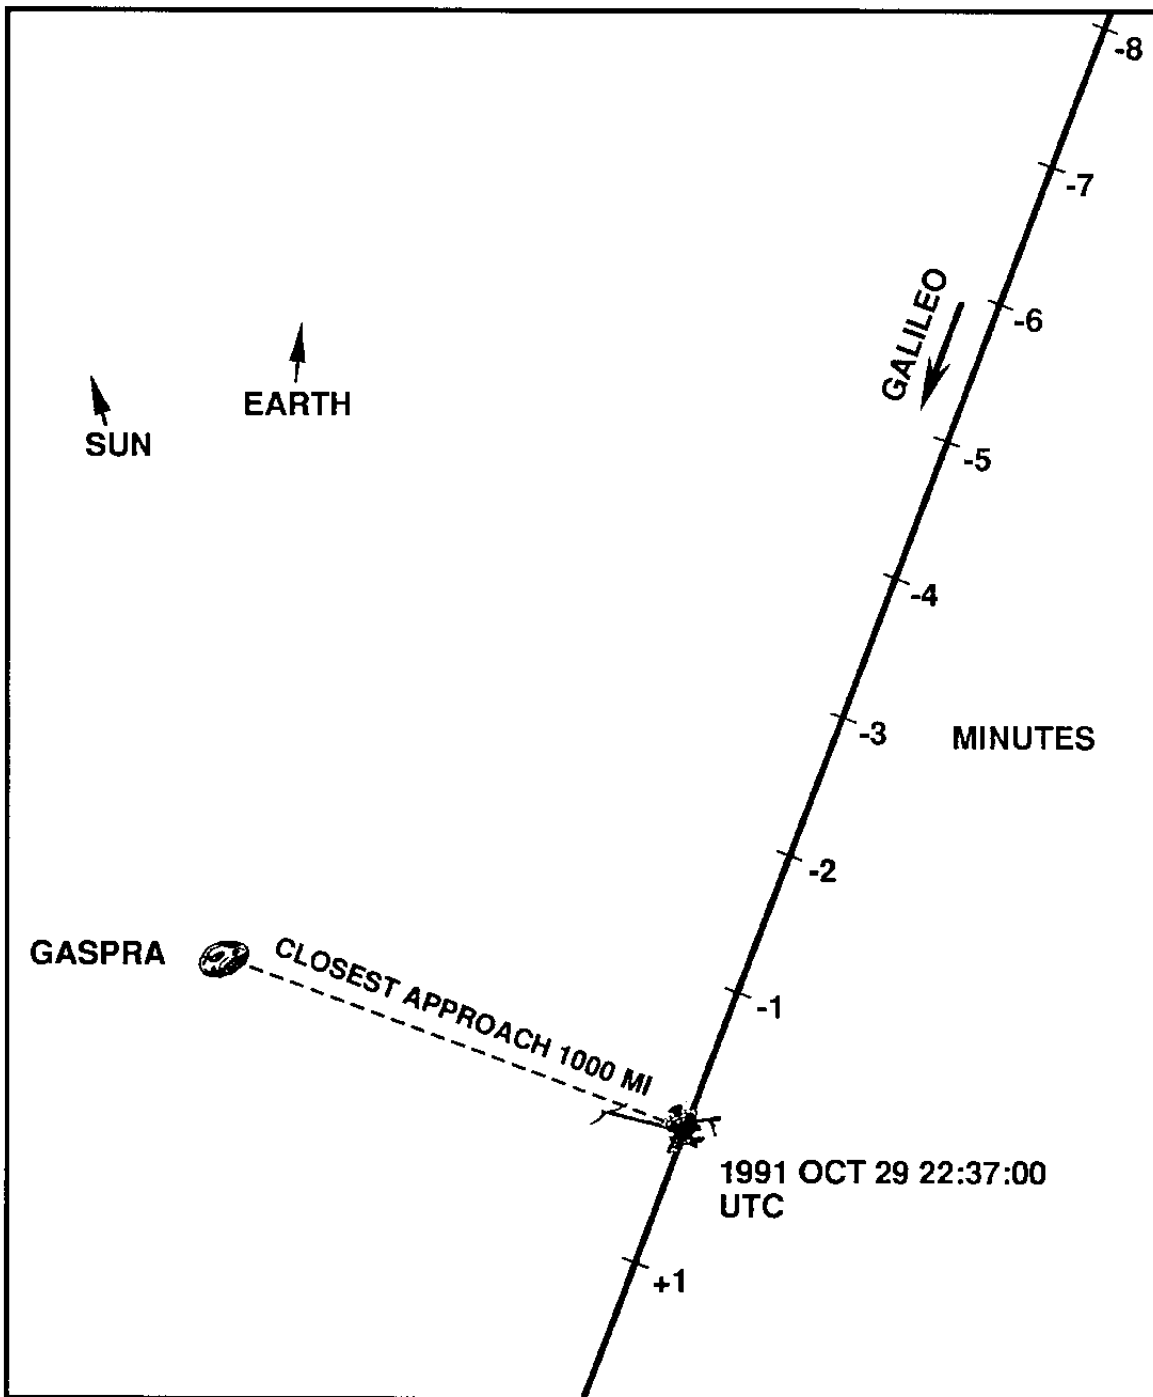

VEEGA TRAJECTORY

Path of Galileo past Gaspra showing OPNAV locations and ranges.

GALILEO AT ASTEROID GASPRA

DARKSIDE FLYBY
 SUN-CENTERED N. ECLIPTIC POLE VIEW: CA -1+ 6 MIN

SUN-GASPRA-SPACECRAFT ANGLE (DEG)