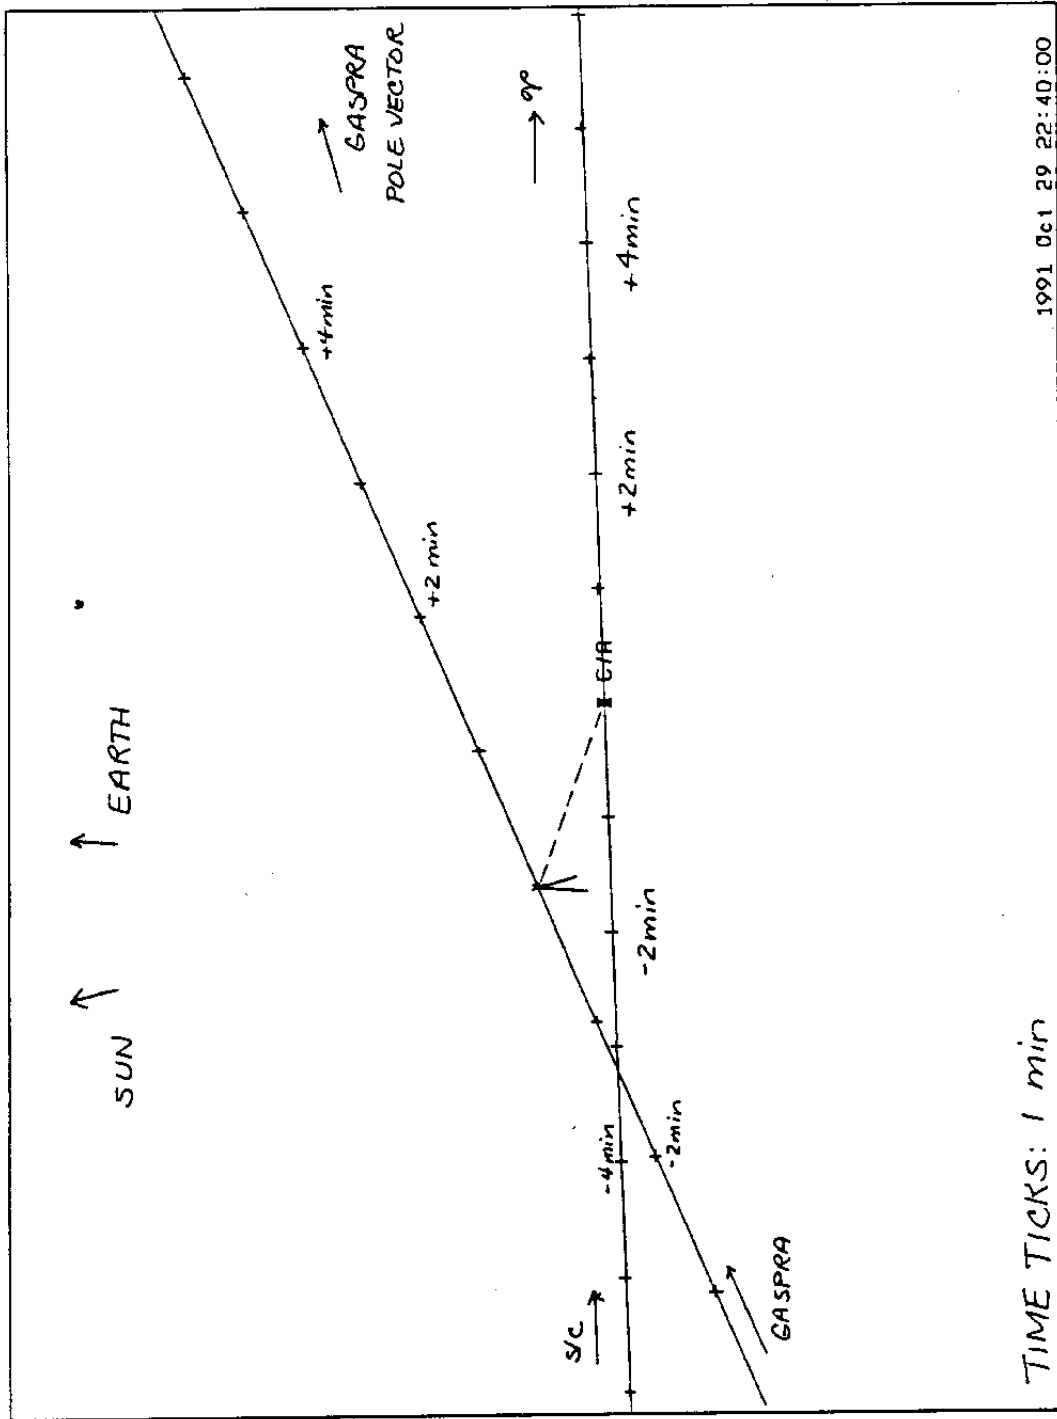

VEEGA TRAJECTORY

Path of Galileo past Gaspra showing OPNAV locations and ranges.

GALILEO AT ASTEROID GASPRA

DARKSIDE FLYBY
 SUN-CENTERED N. ECLIPTIC POLE VIEW: CA -1+ 6 MIN

SUN-GASPRA-SPACECRAFT ANGLE (DEG)