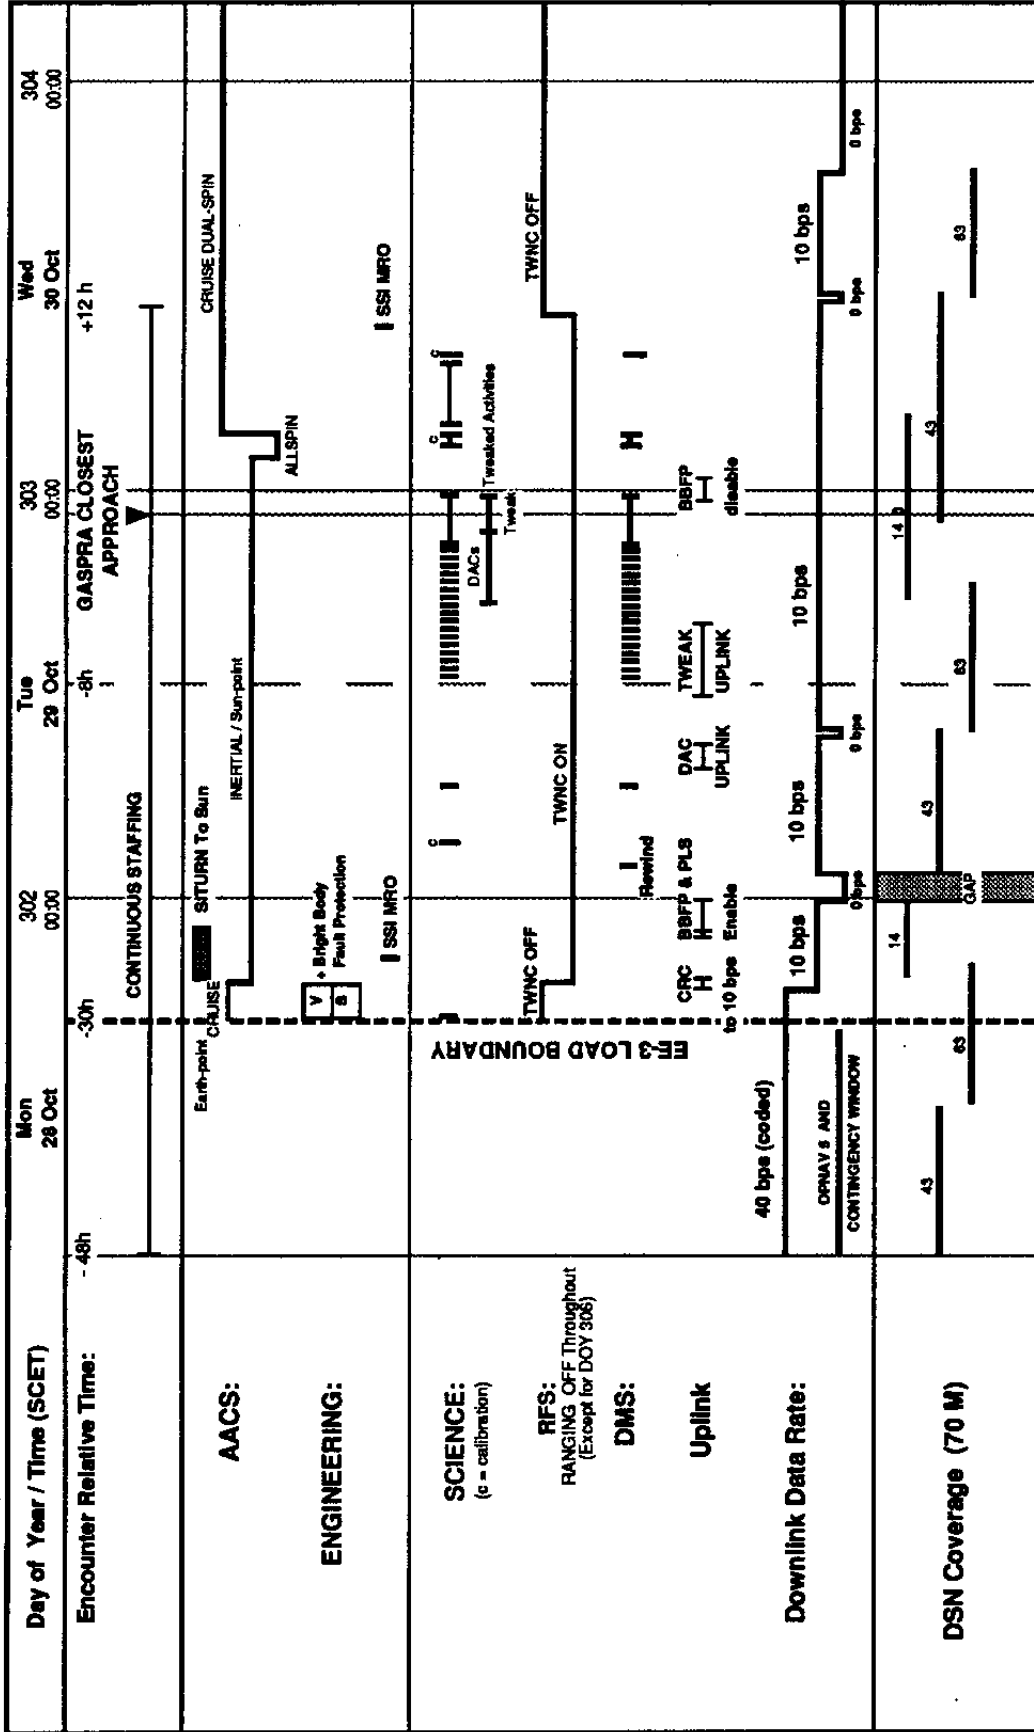

# EE-2' OVERVIEW, PART 2

GASPRA SEQUENCE TWEAK Template 8e: Traj. Tweak (Asteroid Enc.)		October 28, 1991 (Mon)											
		ERT (PST)											
		7	8	9	10	11	12	13	14	15	16	17	18
NAV Processing (6h)													
Hours From Gaspra C/A													
MIPL Del OPNAV #5 to NAV													
NAV Processing													
OPNAV Generate ORF													
OPNAV Deliver ORF to OD													
OD Solve for Updated S/C State & Gaspra Ephemeris													
OD Deliver S/C State & Gaspra Ephemeris to TRAJ													
TRAJ Generate Updated P-File & Pointing Data													
OPNAV Generate Pointing Data													
NAV Prepare Presentation Material/Repro													
NAV Del Updated P-File and Traj Data to SEQ/SROP													
Tweak Go/No Go Meeting													
Hours From Gaspra C/A													

Note: Time labels correspond to left edge of column.

LAD September 20, 1991

# Gaspra Flyby Timeline

Project **Gaspra**  
 Mission Design Team

B.McL./E.T  
 11 October 91

# GALILEO GASGRA KEY EVENTS TIMELINE