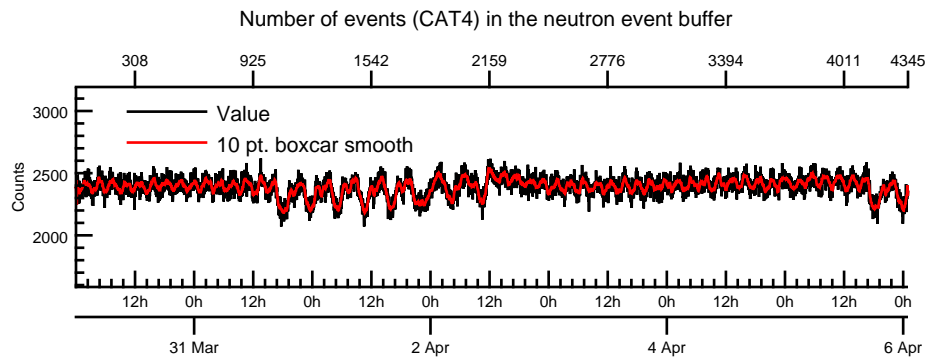

NASA Dawn Mission
GRaND@Ceres Browse Charts
Ceres CSL DA905 16090_0

- Number of science records: 4346
0 missing science packets with 0 gaps.
Start/End: 2016-03-30T00:00:28 to 2016-04-06T00:58:48
- Number of SOH records: 17383
0 missing SOH packets with 0 gaps.
Start/End: 2016-03-30T00:00:33 to 2016-04-06T00:59:33
- Comments: Browse charts.
 - Provides an overview of data contained within this directory.
 - Refer to the .STA file for detailed state information.
 - The energy scale for calibrated spectra may not be accurate.
 - Missing data count may be in error when power on data are present.

- Number of states = 1
- Instrument settings for first state (STATE_INDEX 0):

TELREADOUT	140	NEMG_TOT_EVTS	3876
TELSOH	35	NEMG_CZT_EVTS	3376
MODE	1	NEMN_TOT_EVTS	2800
HVPS1	1	L_BGO_CW	1
HVPS1_SET	185	H_BGO_CW	64
HVPS2	1	L_BGO_ROI	1
HVPS2_SET	173	H_BGO_ROI	64
HVPS3	1	L_BLP_MY_CW	1
HVPS3_SET	178	H_BLP_MY_CW	64
HVPS4	1	L_BLP_MY_ROI	1
HVPS4_SET	182	H_BLP_MY_ROI	64
HVPS5	1	L_BLP_PY_CW	1
HVPS5_SET	127	H_BLP_PY_CW	64
HVPS6	1	L_BLP_PY_ROI	1
HVPS6_SET	170	H_BLP_PY_ROI	64
PM5_LVPS	1	L_BLP_MZ_CW	1