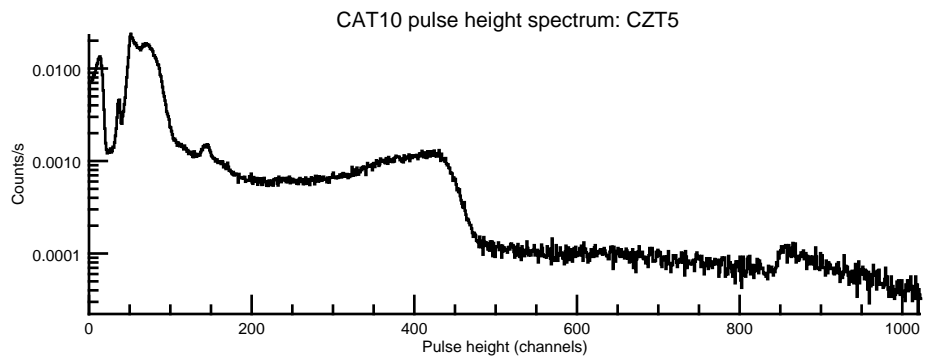

NASA Dawn Mission
GRaND@Ceres Browse Charts
Ceres CSL DA905 16090_0

- Number of science records: 4346
0 missing science packets with 0 gaps.
Start/End: 2016-03-30T00:00:28 to 2016-04-06T00:58:48
- Number of SOH records: 17383
0 missing SOH packets with 0 gaps.
Start/End: 2016-03-30T00:00:33 to 2016-04-06T00:59:33
- Comments: Browse charts.
 - Provides an overview of data contained within this directory.
 - Refer to the .STA file for detailed state information.
 - The energy scale for calibrated spectra may not be accurate.
 - Missing data count may be in error when power on data are present.

BGO-CZT pair spectrum: BGO

BGO-CZT pair spectrum: CZT

CAT10 pulse height spectrum: CZT11

CAT10 pulse height spectrum: CZT3

CAT10 pulse height spectrum: CZT1

CAT10 pulse height spectrum: CZT2

CAT10 pulse height spectrum: CZT8

CAT10 pulse height spectrum: CZT10

CAT10 pulse height spectrum: CZT0

CAT10 pulse height spectrum: CZT6

CAT10 pulse height spectrum: CZT14

CAT10 pulse height spectrum: CZT4

CAT10 CZT composite

CAT1 histograms