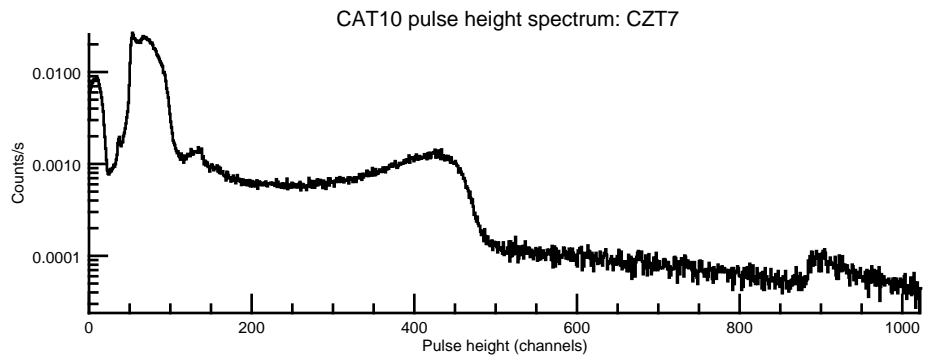

NASA Dawn Mission
GRaND@Ceres Browse Charts
Ceres CSL DA905 16090_0

- Number of science records: 4346
0 missing science packets with 0 gaps.
Start/End: 2016-03-30T00:00:28 to 2016-04-06T00:58:48
- Number of SOH records: 17383
0 missing SOH packets with 0 gaps.
Start/End: 2016-03-30T00:00:33 to 2016-04-06T00:59:33
- Comments: Browse charts.
 - Provides an overview of data contained within this directory.
 - Refer to the .STA file for detailed state information.
 - The energy scale for calibrated spectra may not be accurate.
 - Missing data count may be in error when power on data are present.

- Number of states = 1
- Instrument settings for first state (STATE_INDEX 0):

TELREADOUT	140	NEMG_TOT_EVTS	3876
TELSOH	35	NEMG_CZT_EVTS	3376
MODE	1	NEMN_TOT_EVTS	2800
HVPS1	1	L_BGO_CW	1
HVPS1_SET	185	H_BGO_CW	64
HVPS2	1	L_BGO_ROI	1
HVPS2_SET	173	H_BGO_ROI	64
HVPS3	1	L_BLP_MY_CW	1
HVPS3_SET	178	H_BLP_MY_CW	64
HVPS4	1	L_BLP_MY_ROI	1
HVPS4_SET	182	H_BLP_MY_ROI	64
HVPS5	1	L_BLP_PY_CW	1
HVPS5_SET	127	H_BLP_PY_CW	64
HVPS6	1	L_BLP_PY_ROI	1
HVPS6_SET	170	H_BLP_PY_ROI	64
PM5_LVPS	1	L_BLP_MZ_CW	1

BGO-CZT pair spectrum: BGO

BGO-CZT pair spectrum: CZT

CAT10 pulse height spectrum: CZT11

CAT10 pulse height spectrum: CZT3

CAT10 pulse height spectrum: CZT1

CAT10 pulse height spectrum: CZT2

CAT10 pulse height spectrum: CZT8

CAT10 pulse height spectrum: CZT10

CAT10 pulse height spectrum: CZT0

CAT10 pulse height spectrum: CZT6

CAT10 pulse height spectrum: CZT14

CAT10 pulse height spectrum: CZT4

CAT10 CZT composite

CAT1 histograms