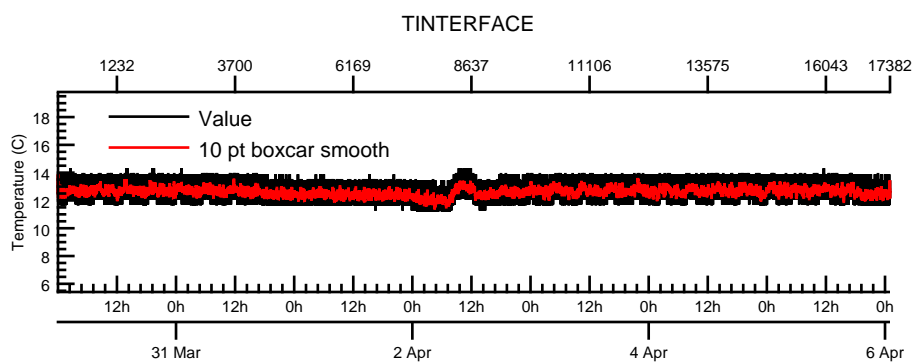

NASA Dawn Mission
GRaND@Ceres Browse Charts
Ceres CSL DA905 16090_0

- Number of science records: 4346
0 missing science packets with 0 gaps.
Start/End: 2016-03-30T00:00:28 to 2016-04-06T00:58:48
- Number of SOH records: 17383
0 missing SOH packets with 0 gaps.
Start/End: 2016-03-30T00:00:33 to 2016-04-06T00:59:33
- Comments: Browse charts.
 - Provides an overview of data contained within this directory.
 - Refer to the .STA file for detailed state information.
 - The energy scale for calibrated spectra may not be accurate.
 - Missing data count may be in error when power on data are present.

- Number of states = 1
- Instrument settings for first state (STATE_INDEX 0):

TELREADOUT	140	NEMG_TOT_EVTS	3876
TELSOH	35	NEMG_CZT_EVTS	3376
MODE	1	NEMN_TOT_EVTS	2800
HVPS1	1	L_BGO_CW	1
HVPS1_SET	185	H_BGO_CW	64
HVPS2	1	L_BGO_ROI	1
HVPS2_SET	173	H_BGO_ROI	64
HVPS3	1	L_BLP_MY_CW	1
HVPS3_SET	178	H_BLP_MY_CW	64
HVPS4	1	L_BLP_MY_ROI	1
HVPS4_SET	182	H_BLP_MY_ROI	64
HVPS5	1	L_BLP_PY_CW	1
HVPS5_SET	127	H_BLP_PY_CW	64
HVPS6	1	L_BLP_PY_ROI	1
HVPS6_SET	170	H_BLP_PY_ROI	64
PM5_LVPS	1	L_BLP_MZ_CW	1

BGO-CZT pair spectrum: BGO

BGO-CZT pair spectrum: CZT

CAT10 pulse height spectrum: CZT11

CAT10 pulse height spectrum: CZT3

CAT10 pulse height spectrum: CZT1

CAT10 pulse height spectrum: CZT2

CAT10 pulse height spectrum: CZT8