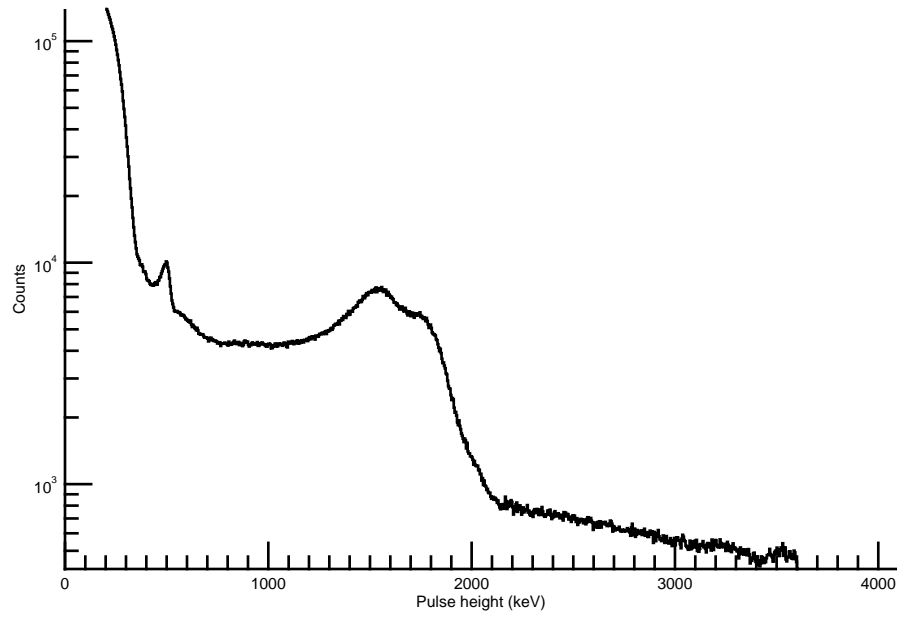

NASA Dawn Mission
GRaND@Ceres Browse Charts
Ceres CSL DA905 16090_0

- Number of science records: 4346
0 missing science packets with 0 gaps.
Start/End: 2016-03-30T00:00:28 to 2016-04-06T00:58:48
- Number of SOH records: 17383
0 missing SOH packets with 0 gaps.
Start/End: 2016-03-30T00:00:33 to 2016-04-06T00:59:33
- Comments: Browse charts.
 - Provides an overview of data contained within this directory.
 - Refer to the .STA file for detailed state information.
 - The energy scale for calibrated spectra may not be accurate.
 - Missing data count may be in error when power on data are present.

BGO-CZT pair spectrum: BGO

BGO-CZT pair spectrum: CZT

CAT10 pulse height spectrum: CZT11

CAT10 pulse height spectrum: CZT3

CAT10 pulse height spectrum: CZT1

CAT10 pulse height spectrum: CZT2

CAT10 pulse height spectrum: CZT8

CAT10 pulse height spectrum: CZT10

CAT10 pulse height spectrum: CZT0

CAT10 pulse height spectrum: CZT6

CAT10 pulse height spectrum: CZT14

CAT10 pulse height spectrum: CZT4

CAT10 CZT composite

CAT1 histograms