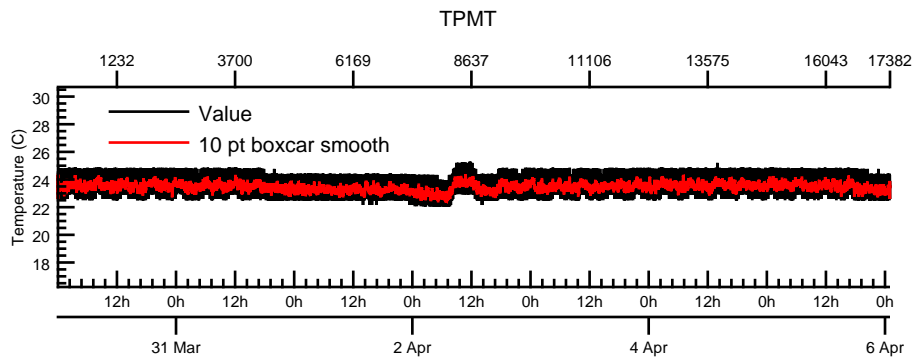

NASA Dawn Mission
GRaND@Ceres Browse Charts
Ceres CSL DA905 16090_0

- Number of science records: 4346
0 missing science packets with 0 gaps.
Start/End: 2016-03-30T00:00:28 to 2016-04-06T00:58:48
- Number of SOH records: 17383
0 missing SOH packets with 0 gaps.
Start/End: 2016-03-30T00:00:33 to 2016-04-06T00:59:33
- Comments: Browse charts.
 - Provides an overview of data contained within this directory.
 - Refer to the .STA file for detailed state information.
 - The energy scale for calibrated spectra may not be accurate.
 - Missing data count may be in error when power on data are present.

- Number of states = 1
- Instrument settings for first state (STATE_INDEX 0):

TELREADOUT	140	NEMG_TOT_EVTS	3876
TELSOH	35	NEMG_CZT_EVTS	3376
MODE	1	NEMN_TOT_EVTS	2800
HVPS1	1	L_BGO_CW	1
HVPS1_SET	185	H_BGO_CW	64
HVPS2	1	L_BGO_ROI	1
HVPS2_SET	173	H_BGO_ROI	64
HVPS3	1	L_BLP_MY_CW	1
HVPS3_SET	178	H_BLP_MY_CW	64
HVPS4	1	L_BLP_MY_ROI	1
HVPS4_SET	182	H_BLP_MY_ROI	64
HVPS5	1	L_BLP_PY_CW	1
HVPS5_SET	127	H_BLP_PY_CW	64
HVPS6	1	L_BLP_PY_ROI	1
HVPS6_SET	170	H_BLP_PY_ROI	64
PM5_LVPS	1	L_BLP_MZ_CW	1

BGO-CZT pair spectrum: BGO

BGO-CZT pair spectrum: CZT

CAT10 pulse height spectrum: CZT11

CAT10 pulse height spectrum: CZT3

CAT10 pulse height spectrum: CZT1

CAT10 pulse height spectrum: CZT2

CAT10 pulse height spectrum: CZT8