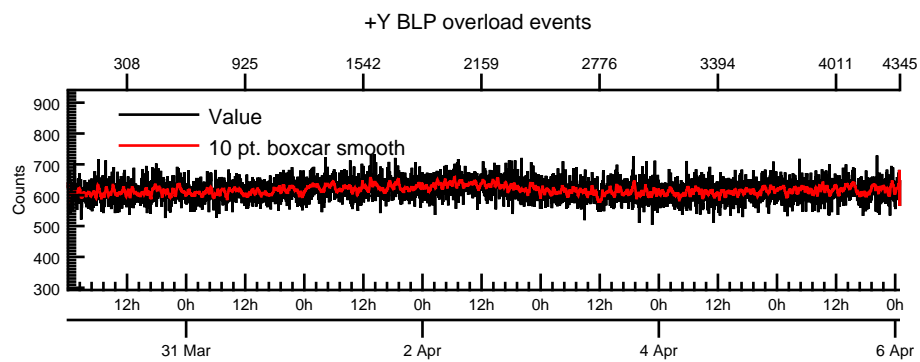

NASA Dawn Mission
GRaND@Ceres Browse Charts
Ceres CSL DA905 16090_0

- Number of science records: 4346
0 missing science packets with 0 gaps.
Start/End: 2016-03-30T00:00:28 to 2016-04-06T00:58:48
- Number of SOH records: 17383
0 missing SOH packets with 0 gaps.
Start/End: 2016-03-30T00:00:33 to 2016-04-06T00:59:33
- Comments: Browse charts.
 - Provides an overview of data contained within this directory.
 - Refer to the .STA file for detailed state information.
 - The energy scale for calibrated spectra may not be accurate.
 - Missing data count may be in error when power on data are present.

- Number of states = 1
- Instrument settings for first state (STATE_INDEX 0):

TELREADOUT	140	NEMG_TOT_EVTS	3876
TELSOH	35	NEMG_CZT_EVTS	3376
MODE	1	NEMN_TOT_EVTS	2800
HVPS1	1	L_BGO_CW	1
HVPS1_SET	185	H_BGO_CW	64
HVPS2	1	L_BGO_ROI	1
HVPS2_SET	173	H_BGO_ROI	64
HVPS3	1	L_BLP_MY_CW	1
HVPS3_SET	178	H_BLP_MY_CW	64
HVPS4	1	L_BLP_MY_ROI	1
HVPS4_SET	182	H_BLP_MY_ROI	64
HVPS5	1	L_BLP_PY_CW	1
HVPS5_SET	127	H_BLP_PY_CW	64
HVPS6	1	L_BLP_PY_ROI	1
HVPS6_SET	170	H_BLP_PY_ROI	64
PM5_LVPS	1	L_BLP_MZ_CW	1