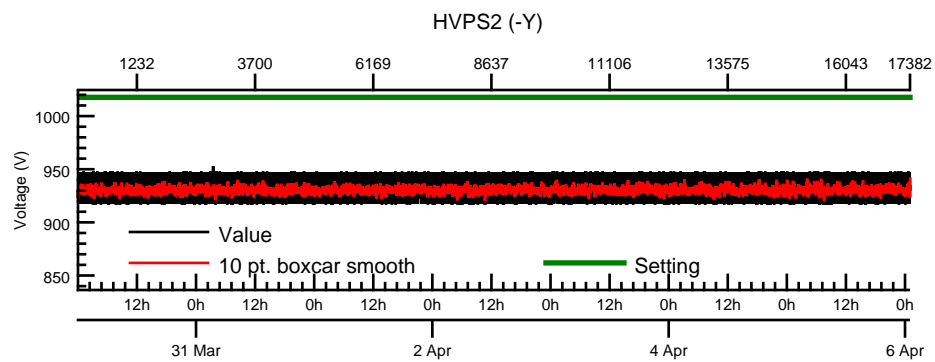

NASA Dawn Mission
GRaND@Ceres Browse Charts
Ceres CSL DA905 16090_0

- Number of science records: 4346
0 missing science packets with 0 gaps.
Start/End: 2016-03-30T00:00:28 to 2016-04-06T00:58:48
- Number of SOH records: 17383
0 missing SOH packets with 0 gaps.
Start/End: 2016-03-30T00:00:33 to 2016-04-06T00:59:33
- Comments: Browse charts.
 - Provides an overview of data contained within this directory.
 - Refer to the .STA file for detailed state information.
 - The energy scale for calibrated spectra may not be accurate.
 - Missing data count may be in error when power on data are present.

- Number of states = 1
- Instrument settings for first state (STATE_INDEX 0):

TELREADOUT	140	NEMG_TOT_EVTS	3876
TELSOH	35	NEMG_CZT_EVTS	3376
MODE	1	NEMN_TOT_EVTS	2800
HVPS1	1	L_BGO_CW	1
HVPS1_SET	185	H_BGO_CW	64
HVPS2	1	L_BGO_ROI	1
HVPS2_SET	173	H_BGO_ROI	64
HVPS3	1	L_BLP_MY_CW	1
HVPS3_SET	178	H_BLP_MY_CW	64
HVPS4	1	L_BLP_MY_ROI	1
HVPS4_SET	182	H_BLP_MY_ROI	64
HVPS5	1	L_BLP_PY_CW	1
HVPS5_SET	127	H_BLP_PY_CW	64
HVPS6	1	L_BLP_PY_ROI	1
HVPS6_SET	170	H_BLP_PY_ROI	64
PM5_LVPS	1	L_BLP_MZ_CW	1

BGO-CZT pair spectrum: BGO

BGO-CZT pair spectrum: CZT

CAT10 pulse height spectrum: CZT11

CAT10 pulse height spectrum: CZT3

CAT10 pulse height spectrum: CZT1

CAT10 pulse height spectrum: CZT2

CAT10 pulse height spectrum: CZT8

CAT10 pulse height spectrum: CZT10

CAT10 pulse height spectrum: CZT0

CAT10 pulse height spectrum: CZT6

CAT10 pulse height spectrum: CZT14

CAT10 pulse height spectrum: CZT4

CAT10 CZT composite

CAT1 histograms