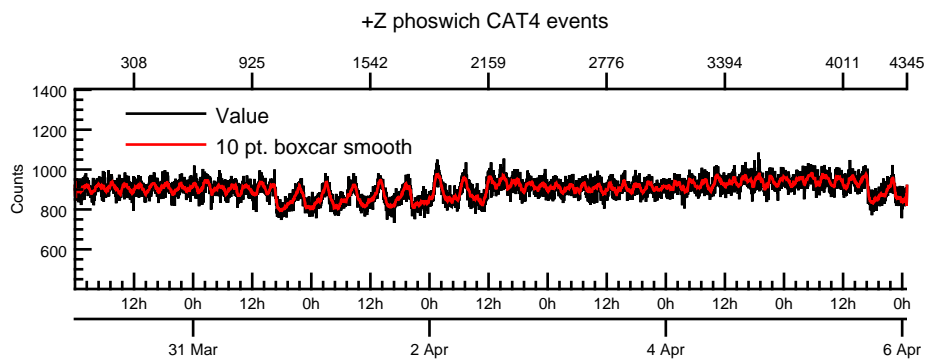

NASA Dawn Mission
GRaND@Ceres Browse Charts
Ceres CSL DA905 16090_0

- Number of science records: 4346
0 missing science packets with 0 gaps.
Start/End: 2016-03-30T00:00:28 to 2016-04-06T00:58:48
- Number of SOH records: 17383
0 missing SOH packets with 0 gaps.
Start/End: 2016-03-30T00:00:33 to 2016-04-06T00:59:33
- Comments: Browse charts.
 - Provides an overview of data contained within this directory.
 - Refer to the .STA file for detailed state information.
 - The energy scale for calibrated spectra may not be accurate.
 - Missing data count may be in error when power on data are present.

- Number of states = 1
- Instrument settings for first state (STATE_INDEX 0):

TELREADOUT	140	NEMG_TOT_EVTS	3876
TELSOH	35	NEMG_CZT_EVTS	3376
MODE	1	NEMN_TOT_EVTS	2800
HVPS1	1	L_BGO_CW	1
HVPS1_SET	185	H_BGO_CW	64
HVPS2	1	L_BGO_ROI	1
HVPS2_SET	173	H_BGO_ROI	64
HVPS3	1	L_BLP_MY_CW	1
HVPS3_SET	178	H_BLP_MY_CW	64
HVPS4	1	L_BLP_MY_ROI	1
HVPS4_SET	182	H_BLP_MY_ROI	64
HVPS5	1	L_BLP_PY_CW	1
HVPS5_SET	127	H_BLP_PY_CW	64
HVPS6	1	L_BLP_PY_ROI	1
HVPS6_SET	170	H_BLP_PY_ROI	64
PM5_LVPS	1	L_BLP_MZ_CW	1