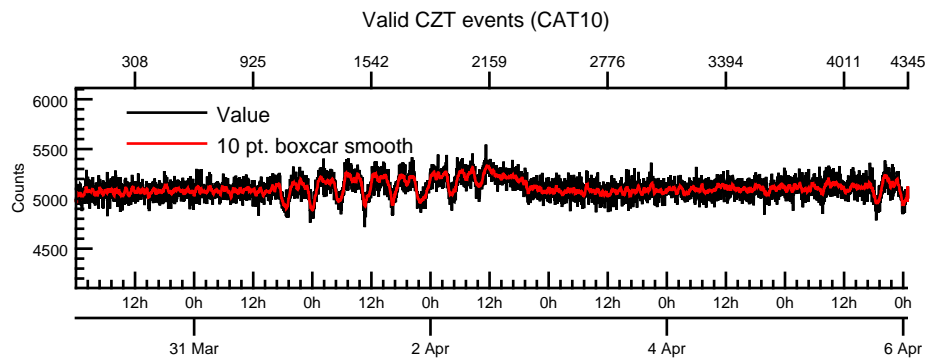

NASA Dawn Mission
GRaND@Ceres Browse Charts
Ceres CSL DA905 16090_0

- Number of science records: 4346
0 missing science packets with 0 gaps.
Start/End: 2016-03-30T00:00:28 to 2016-04-06T00:58:48
- Number of SOH records: 17383
0 missing SOH packets with 0 gaps.
Start/End: 2016-03-30T00:00:33 to 2016-04-06T00:59:33
- Comments: Browse charts.
 - Provides an overview of data contained within this directory.
 - Refer to the .STA file for detailed state information.
 - The energy scale for calibrated spectra may not be accurate.
 - Missing data count may be in error when power on data are present.

- Number of states = 1
- Instrument settings for first state (STATE_INDEX 0):

TELREADOUT	140	NEMG_TOT_EVTS	3876
TELSOH	35	NEMG_CZT_EVTS	3376
MODE	1	NEMN_TOT_EVTS	2800
HVPS1	1	L_BGO_CW	1
HVPS1_SET	185	H_BGO_CW	64
HVPS2	1	L_BGO_ROI	1
HVPS2_SET	173	H_BGO_ROI	64
HVPS3	1	L_BLP_MY_CW	1
HVPS3_SET	178	H_BLP_MY_CW	64
HVPS4	1	L_BLP_MY_ROI	1
HVPS4_SET	182	H_BLP_MY_ROI	64
HVPS5	1	L_BLP_PY_CW	1
HVPS5_SET	127	H_BLP_PY_CW	64
HVPS6	1	L_BLP_PY_ROI	1
HVPS6_SET	170	H_BLP_PY_ROI	64
PM5_LVPS	1	L_BLP_MZ_CW	1