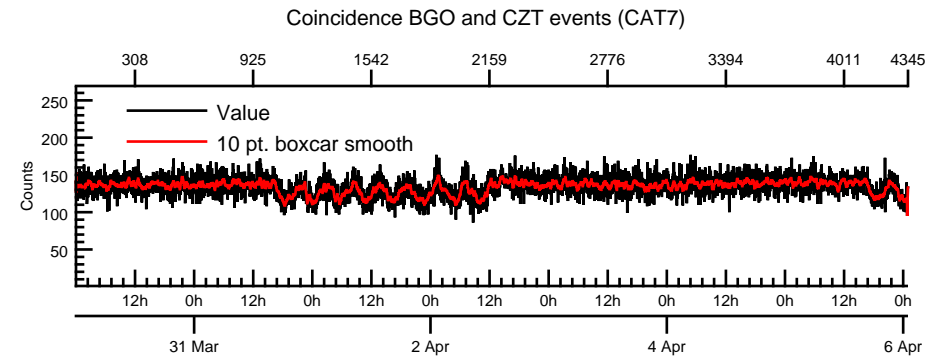

NASA Dawn Mission
GRaND@Ceres Browse Charts
Ceres CSL DA905 16090_0

- Number of science records: 4346
0 missing science packets with 0 gaps.
Start/End: 2016-03-30T00:00:28 to 2016-04-06T00:58:48
- Number of SOH records: 17383
0 missing SOH packets with 0 gaps.
Start/End: 2016-03-30T00:00:33 to 2016-04-06T00:59:33
- Comments: Browse charts.
 - Provides an overview of data contained within this directory.
 - Refer to the .STA file for detailed state information.
 - The energy scale for calibrated spectra may not be accurate.
 - Missing data count may be in error when power on data are present.

- Number of states = 1
- Instrument settings for first state (STATE_INDEX 0):

TELREADOUT	140	NEMG_TOT_EVTS	3876
TELSOH	35	NEMG_CZT_EVTS	3376
MODE	1	NEMN_TOT_EVTS	2800
HVPS1	1	L_BGO_CW	1
HVPS1_SET	185	H_BGO_CW	64
HVPS2	1	L_BGO_ROI	1
HVPS2_SET	173	H_BGO_ROI	64
HVPS3	1	L_BLP_MY_CW	1
HVPS3_SET	178	H_BLP_MY_CW	64
HVPS4	1	L_BLP_MY_ROI	1
HVPS4_SET	182	H_BLP_MY_ROI	64
HVPS5	1	L_BLP_PY_CW	1
HVPS5_SET	127	H_BLP_PY_CW	64
HVPS6	1	L_BLP_PY_ROI	1
HVPS6_SET	170	H_BLP_PY_ROI	64
PM5_LVPS	1	L_BLP_MZ_CW	1