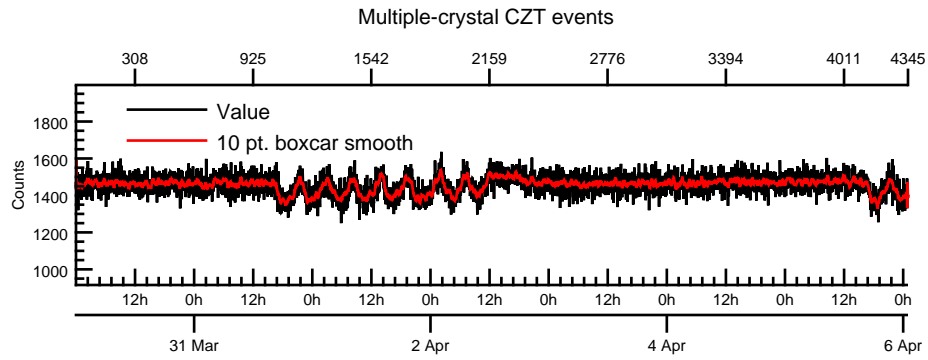

NASA Dawn Mission
GRaND@Ceres Browse Charts
Ceres CSL DA905 16090_0

- Number of science records: 4346
0 missing science packets with 0 gaps.
Start/End: 2016-03-30T00:00:28 to 2016-04-06T00:58:48
- Number of SOH records: 17383
0 missing SOH packets with 0 gaps.
Start/End: 2016-03-30T00:00:33 to 2016-04-06T00:59:33
- Comments: Browse charts.
 - Provides an overview of data contained within this directory.
 - Refer to the .STA file for detailed state information.
 - The energy scale for calibrated spectra may not be accurate.
 - Missing data count may be in error when power on data are present.

- Number of states = 1
- Instrument settings for first state (STATE_INDEX 0):

TELREADOUT	140	NEMG_TOT_EVTS	3876
TELSOH	35	NEMG_CZT_EVTS	3376
MODE	1	NEMN_TOT_EVTS	2800
HVPS1	1	L_BGO_CW	1
HVPS1_SET	185	H_BGO_CW	64
HVPS2	1	L_BGO_ROI	1
HVPS2_SET	173	H_BGO_ROI	64
HVPS3	1	L_BLP_MY_CW	1
HVPS3_SET	178	H_BLP_MY_CW	64
HVPS4	1	L_BLP_MY_ROI	1
HVPS4_SET	182	H_BLP_MY_ROI	64
HVPS5	1	L_BLP_PY_CW	1
HVPS5_SET	127	H_BLP_PY_CW	64
HVPS6	1	L_BLP_PY_ROI	1
HVPS6_SET	170	H_BLP_PY_ROI	64
PM5_LVPS	1	L_BLP_MZ_CW	1