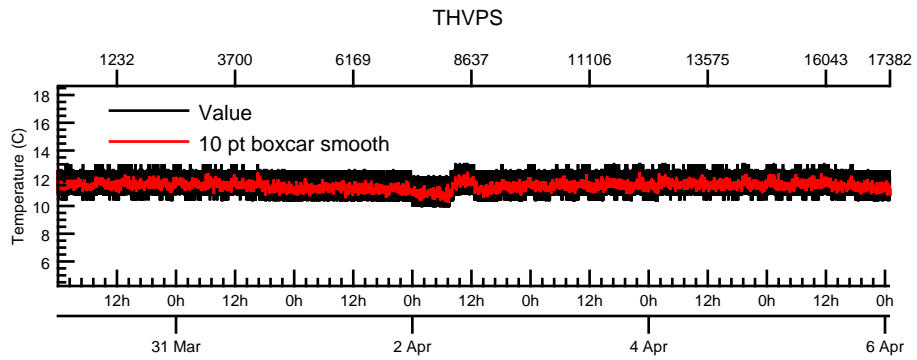

NASA Dawn Mission
GRaND@Ceres Browse Charts
Ceres CSL DA905 16090_0

- Number of science records: 4346
0 missing science packets with 0 gaps.
Start/End: 2016-03-30T00:00:28 to 2016-04-06T00:58:48
- Number of SOH records: 17383
0 missing SOH packets with 0 gaps.
Start/End: 2016-03-30T00:00:33 to 2016-04-06T00:59:33
- Comments: Browse charts.
 - Provides an overview of data contained within this directory.
 - Refer to the .STA file for detailed state information.
 - The energy scale for calibrated spectra may not be accurate.
 - Missing data count may be in error when power on data are present.

- Number of states = 1
- Instrument settings for first state (STATE_INDEX 0):

TELREADOUT	140	NEMG_TOT_EVTS	3876
TELSOH	35	NEMG_CZT_EVTS	3376
MODE	1	NEMN_TOT_EVTS	2800
HVPS1	1	L_BGO_CW	1
HVPS1_SET	185	H_BGO_CW	64
HVPS2	1	L_BGO_ROI	1
HVPS2_SET	173	H_BGO_ROI	64
HVPS3	1	L_BLP_MY_CW	1
HVPS3_SET	178	H_BLP_MY_CW	64
HVPS4	1	L_BLP_MY_ROI	1
HVPS4_SET	182	H_BLP_MY_ROI	64
HVPS5	1	L_BLP_PY_CW	1
HVPS5_SET	127	H_BLP_PY_CW	64
HVPS6	1	L_BLP_PY_ROI	1
HVPS6_SET	170	H_BLP_PY_ROI	64
PM5_LVPS	1	L_BLP_MZ_CW	1

BGO-CZT pair spectrum: BGO

BGO-CZT pair spectrum: CZT

CAT10 pulse height spectrum: CZT11

CAT10 pulse height spectrum: CZT3

CAT10 pulse height spectrum: CZT1

CAT10 pulse height spectrum: CZT2

CAT10 pulse height spectrum: CZT8