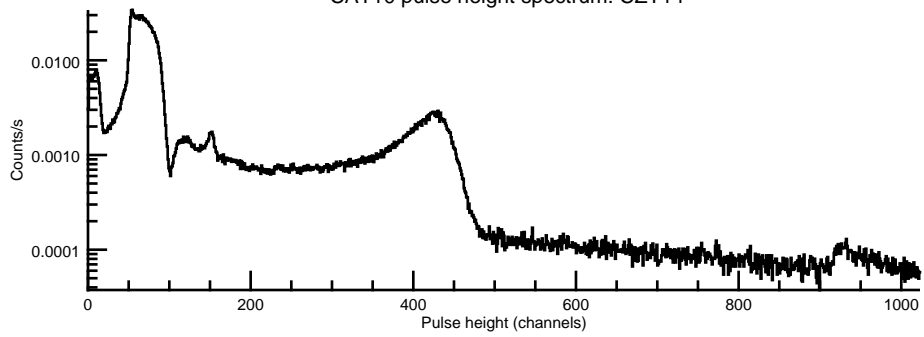

NASA Dawn Mission
GRaND@Ceres Browse Charts
Ceres CSL DA905 16090_0

- Number of science records: 4346
0 missing science packets with 0 gaps.
Start/End: 2016-03-30T00:00:28 to 2016-04-06T00:58:48
- Number of SOH records: 17383
0 missing SOH packets with 0 gaps.
Start/End: 2016-03-30T00:00:33 to 2016-04-06T00:59:33
- Comments: Browse charts.
 - Provides an overview of data contained within this directory.
 - Refer to the .STA file for detailed state information.
 - The energy scale for calibrated spectra may not be accurate.
 - Missing data count may be in error when power on data are present.

BGO-CZT pair spectrum: BGO

BGO-CZT pair spectrum: CZT

CAT10 pulse height spectrum: CZT11

CAT10 pulse height spectrum: CZT3

CAT10 pulse height spectrum: CZT1

CAT10 pulse height spectrum: CZT2

CAT10 pulse height spectrum: CZT8

CAT10 pulse height spectrum: CZT10

CAT10 pulse height spectrum: CZT0

CAT10 pulse height spectrum: CZT6

CAT10 pulse height spectrum: CZT14

CAT10 pulse height spectrum: CZT4

CAT10 CZT composite

CAT1 histograms