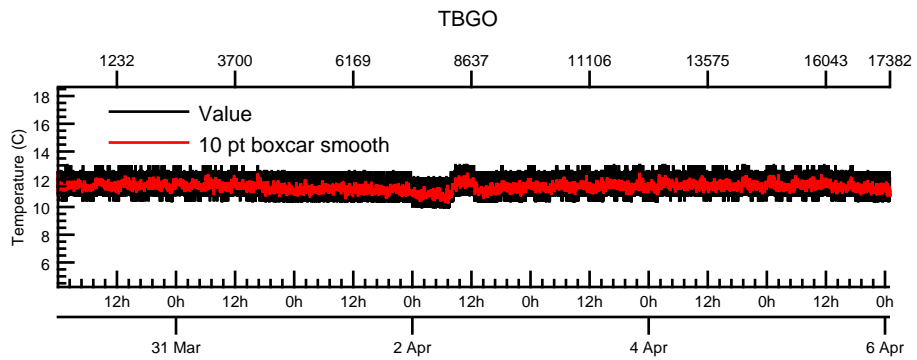

NASA Dawn Mission
GRaND@Ceres Browse Charts
Ceres CSL DA905 16090_0

- Number of science records: 4346
0 missing science packets with 0 gaps.
Start/End: 2016-03-30T00:00:28 to 2016-04-06T00:58:48
- Number of SOH records: 17383
0 missing SOH packets with 0 gaps.
Start/End: 2016-03-30T00:00:33 to 2016-04-06T00:59:33
- Comments: Browse charts.
 - Provides an overview of data contained within this directory.
 - Refer to the .STA file for detailed state information.
 - The energy scale for calibrated spectra may not be accurate.
 - Missing data count may be in error when power on data are present.

- Number of states = 1
- Instrument settings for first state (STATE_INDEX 0):

TELREADOUT	140	NEMG_TOT_EVTS	3876
TELSOH	35	NEMG_CZT_EVTS	3376
MODE	1	NEMN_TOT_EVTS	2800
HVPS1	1	L_BGO_CW	1
HVPS1_SET	185	H_BGO_CW	64
HVPS2	1	L_BGO_ROI	1
HVPS2_SET	173	H_BGO_ROI	64
HVPS3	1	L_BLP_MY_CW	1
HVPS3_SET	178	H_BLP_MY_CW	64
HVPS4	1	L_BLP_MY_ROI	1
HVPS4_SET	182	H_BLP_MY_ROI	64
HVPS5	1	L_BLP_PY_CW	1
HVPS5_SET	127	H_BLP_PY_CW	64
HVPS6	1	L_BLP_PY_ROI	1
HVPS6_SET	170	H_BLP_PY_ROI	64
PM5_LVPS	1	L_BLP_MZ_CW	1

BGO-CZT pair spectrum: BGO

BGO-CZT pair spectrum: CZT

CAT10 pulse height spectrum: CZT11

CAT10 pulse height spectrum: CZT3

CAT10 pulse height spectrum: CZT1

CAT10 pulse height spectrum: CZT2

CAT10 pulse height spectrum: CZT8