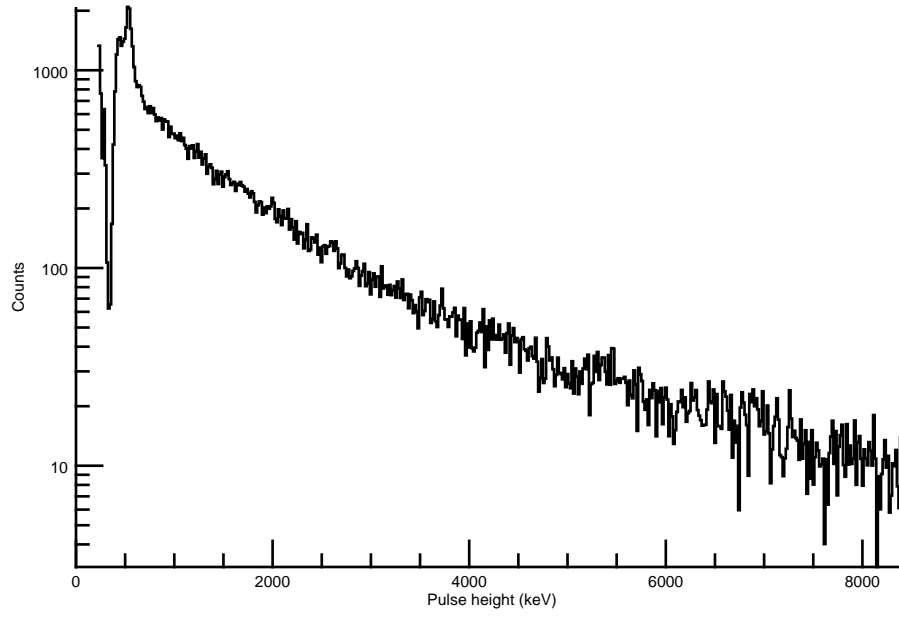

BGO-CZT pair spectrum: BGO