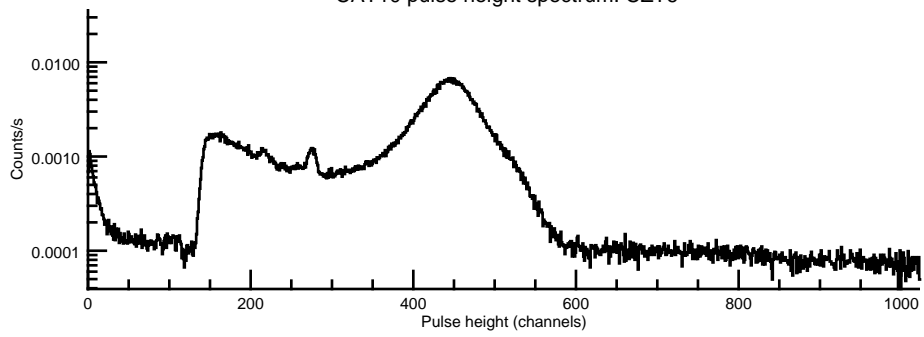

NASA Dawn Mission
GRaND@Ceres Browse Charts
Ceres CSL DA905 16090_0

- Number of science records: 4346
0 missing science packets with 0 gaps.
Start/End: 2016-03-30T00:00:28 to 2016-04-06T00:58:48
- Number of SOH records: 17383
0 missing SOH packets with 0 gaps.
Start/End: 2016-03-30T00:00:33 to 2016-04-06T00:59:33
- Comments: Browse charts.
 - Provides an overview of data contained within this directory.
 - Refer to the .STA file for detailed state information.
 - The energy scale for calibrated spectra may not be accurate.
 - Missing data count may be in error when power on data are present.

BGO-CZT pair spectrum: BGO

BGO-CZT pair spectrum: CZT

CAT10 pulse height spectrum: CZT11

CAT10 pulse height spectrum: CZT3

CAT10 pulse height spectrum: CZT1

CAT10 pulse height spectrum: CZT2

CAT10 pulse height spectrum: CZT8

CAT10 pulse height spectrum: CZT10

CAT10 pulse height spectrum: CZT0

CAT10 pulse height spectrum: CZT6

CAT10 pulse height spectrum: CZT14

CAT10 pulse height spectrum: CZT4

CAT10 CZT composite

CAT1 histograms