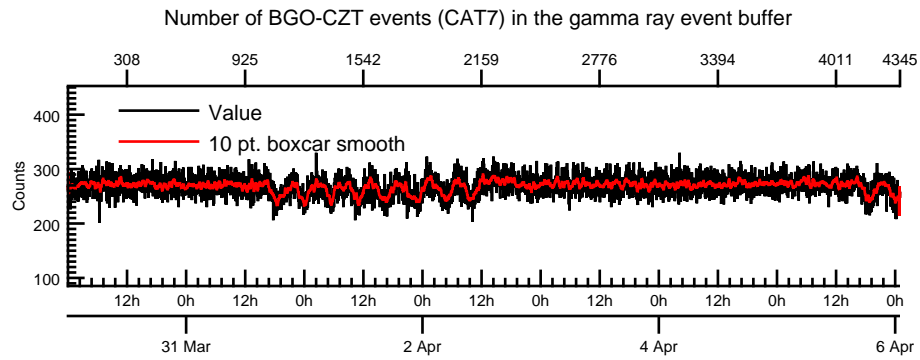

NASA Dawn Mission
GRaND@Ceres Browse Charts
Ceres CSL DA905 16090_0

- Number of science records: 4346
0 missing science packets with 0 gaps.
Start/End: 2016-03-30T00:00:28 to 2016-04-06T00:58:48
- Number of SOH records: 17383
0 missing SOH packets with 0 gaps.
Start/End: 2016-03-30T00:00:33 to 2016-04-06T00:59:33
- Comments: Browse charts.
 - Provides an overview of data contained within this directory.
 - Refer to the .STA file for detailed state information.
 - The energy scale for calibrated spectra may not be accurate.
 - Missing data count may be in error when power on data are present.

- Number of states = 1
- Instrument settings for first state (STATE_INDEX 0):

TELREADOUT	140	NEMG_TOT_EVTS	3876
TELSOH	35	NEMG_CZT_EVTS	3376
MODE	1	NEMN_TOT_EVTS	2800
HVPS1	1	L_BGO_CW	1
HVPS1_SET	185	H_BGO_CW	64
HVPS2	1	L_BGO_ROI	1
HVPS2_SET	173	H_BGO_ROI	64
HVPS3	1	L_BLP_MY_CW	1
HVPS3_SET	178	H_BLP_MY_CW	64
HVPS4	1	L_BLP_MY_ROI	1
HVPS4_SET	182	H_BLP_MY_ROI	64
HVPS5	1	L_BLP_PY_CW	1
HVPS5_SET	127	H_BLP_PY_CW	64
HVPS6	1	L_BLP_PY_ROI	1
HVPS6_SET	170	H_BLP_PY_ROI	64
PM5_LVPS	1	L_BLP_MZ_CW	1