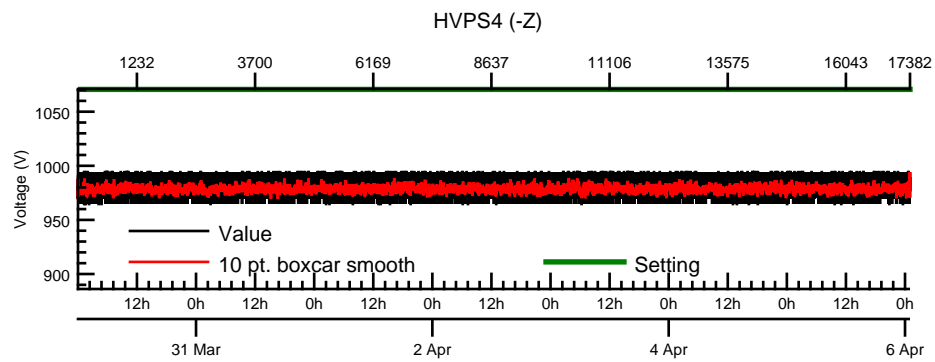

NASA Dawn Mission
GRaND@Ceres Browse Charts
Ceres CSL DA905 16090_0

- Number of science records: 4346
0 missing science packets with 0 gaps.
Start/End: 2016-03-30T00:00:28 to 2016-04-06T00:58:48
- Number of SOH records: 17383
0 missing SOH packets with 0 gaps.
Start/End: 2016-03-30T00:00:33 to 2016-04-06T00:59:33
- Comments: Browse charts.
 - Provides an overview of data contained within this directory.
 - Refer to the .STA file for detailed state information.
 - The energy scale for calibrated spectra may not be accurate.
 - Missing data count may be in error when power on data are present.

- Number of states = 1
- Instrument settings for first state (STATE_INDEX 0):

TELREADOUT	140	NEMG_TOT_EVTS	3876
TELSOH	35	NEMG_CZT_EVTS	3376
MODE	1	NEMN_TOT_EVTS	2800
HVPS1	1	L_BGO_CW	1
HVPS1_SET	185	H_BGO_CW	64
HVPS2	1	L_BGO_ROI	1
HVPS2_SET	173	H_BGO_ROI	64
HVPS3	1	L_BLP_MY_CW	1
HVPS3_SET	178	H_BLP_MY_CW	64
HVPS4	1	L_BLP_MY_ROI	1
HVPS4_SET	182	H_BLP_MY_ROI	64
HVPS5	1	L_BLP_PY_CW	1
HVPS5_SET	127	H_BLP_PY_CW	64
HVPS6	1	L_BLP_PY_ROI	1
HVPS6_SET	170	H_BLP_PY_ROI	64
PM5_LVPS	1	L_BLP_MZ_CW	1

BGO-CZT pair spectrum: BGO

BGO-CZT pair spectrum: CZT

CAT10 pulse height spectrum: CZT11

CAT10 pulse height spectrum: CZT3

CAT10 pulse height spectrum: CZT1

CAT10 pulse height spectrum: CZT2

CAT10 pulse height spectrum: CZT8

CAT10 pulse height spectrum: CZT10

CAT10 pulse height spectrum: CZT0

CAT10 pulse height spectrum: CZT6

CAT10 pulse height spectrum: CZT14

CAT10 pulse height spectrum: CZT4

CAT10 CZT composite

CAT1 histograms