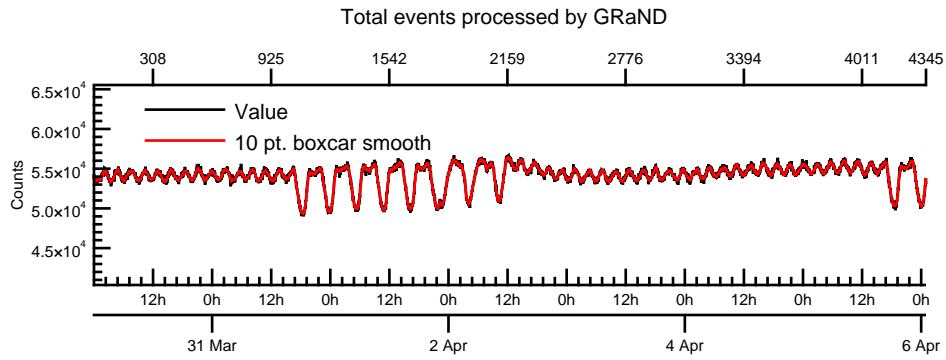

NASA Dawn Mission
GRaND@Ceres Browse Charts
Ceres CSL DA905 16090_0

- Number of science records: 4346
0 missing science packets with 0 gaps.
Start/End: 2016-03-30T00:00:28 to 2016-04-06T00:58:48
- Number of SOH records: 17383
0 missing SOH packets with 0 gaps.
Start/End: 2016-03-30T00:00:33 to 2016-04-06T00:59:33
- Comments: Browse charts.
 - Provides an overview of data contained within this directory.
 - Refer to the .STA file for detailed state information.
 - The energy scale for calibrated spectra may not be accurate.
 - Missing data count may be in error when power on data are present.

- Number of states = 1
- Instrument settings for first state (STATE_INDEX 0):

TELREADOUT	140	NEMG_TOT_EVTS	3876
TELSOH	35	NEMG_CZT_EVTS	3376
MODE	1	NEMN_TOT_EVTS	2800
HVPS1	1	L_BGO_CW	1
HVPS1_SET	185	H_BGO_CW	64
HVPS2	1	L_BGO_ROI	1
HVPS2_SET	173	H_BGO_ROI	64
HVPS3	1	L_BLP_MY_CW	1
HVPS3_SET	178	H_BLP_MY_CW	64
HVPS4	1	L_BLP_MY_ROI	1
HVPS4_SET	182	H_BLP_MY_ROI	64
HVPS5	1	L_BLP_PY_CW	1
HVPS5_SET	127	H_BLP_PY_CW	64
HVPS6	1	L_BLP_PY_ROI	1
HVPS6_SET	170	H_BLP_PY_ROI	64
PM5_LVPS	1	L_BLP_MZ_CW	1