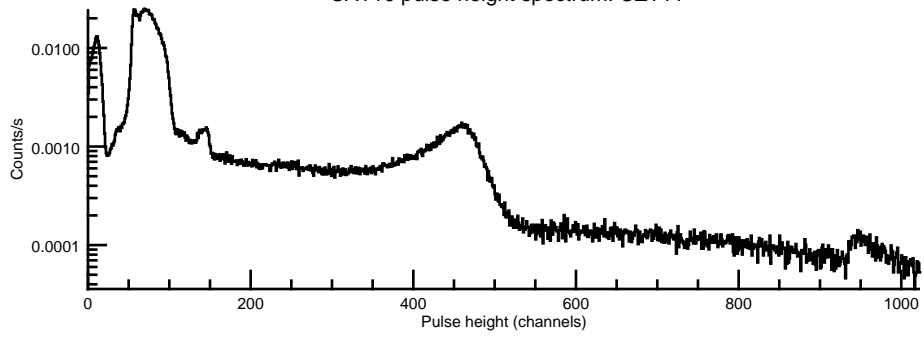

CAT10 pulse height spectrum: CZT11