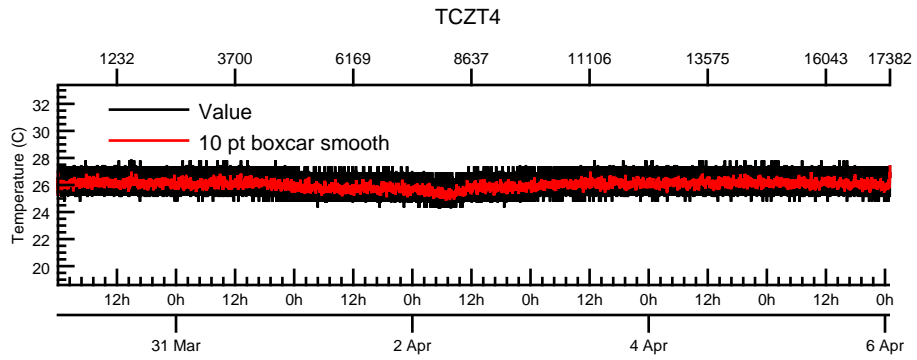

NASA Dawn Mission
GRaND@Ceres Browse Charts
Ceres CSL DA905 16090_0

- Number of science records: 4346
0 missing science packets with 0 gaps.
Start/End: 2016-03-30T00:00:28 to 2016-04-06T00:58:48
- Number of SOH records: 17383
0 missing SOH packets with 0 gaps.
Start/End: 2016-03-30T00:00:33 to 2016-04-06T00:59:33
- Comments: Browse charts.
 - Provides an overview of data contained within this directory.
 - Refer to the .STA file for detailed state information.
 - The energy scale for calibrated spectra may not be accurate.
 - Missing data count may be in error when power on data are present.

- Number of states = 1
- Instrument settings for first state (STATE_INDEX 0):

TELREADOUT	140	NEMG_TOT_EVTS	3876
TELSOH	35	NEMG_CZT_EVTS	3376
MODE	1	NEMN_TOT_EVTS	2800
HVPS1	1	L_BGO_CW	1
HVPS1_SET	185	H_BGO_CW	64
HVPS2	1	L_BGO_ROI	1
HVPS2_SET	173	H_BGO_ROI	64
HVPS3	1	L_BLP_MY_CW	1
HVPS3_SET	178	H_BLP_MY_CW	64
HVPS4	1	L_BLP_MY_ROI	1
HVPS4_SET	182	H_BLP_MY_ROI	64
HVPS5	1	L_BLP_PY_CW	1
HVPS5_SET	127	H_BLP_PY_CW	64
HVPS6	1	L_BLP_PY_ROI	1
HVPS6_SET	170	H_BLP_PY_ROI	64
PM5_LVPS	1	L_BLP_MZ_CW	1

BGO-CZT pair spectrum: BGO

BGO-CZT pair spectrum: CZT

CAT10 pulse height spectrum: CZT11

CAT10 pulse height spectrum: CZT3

CAT10 pulse height spectrum: CZT1

CAT10 pulse height spectrum: CZT2

CAT10 pulse height spectrum: CZT8