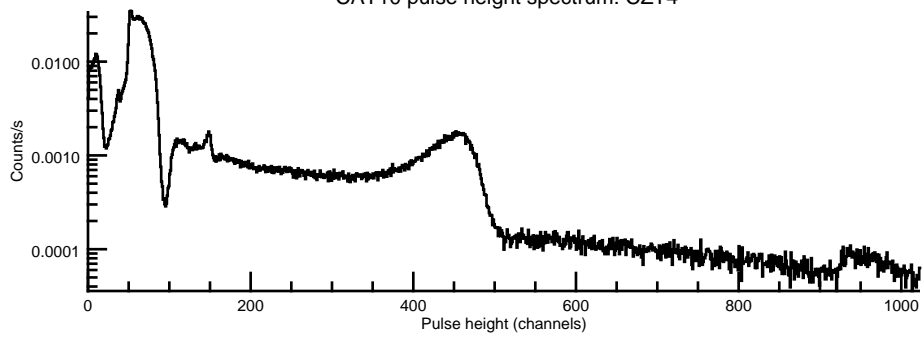

NASA Dawn Mission
GRaND@Ceres Browse Charts
Ceres CSL DA905 16090_0

- Number of science records: 4346
0 missing science packets with 0 gaps.
Start/End: 2016-03-30T00:00:28 to 2016-04-06T00:58:48
- Number of SOH records: 17383
0 missing SOH packets with 0 gaps.
Start/End: 2016-03-30T00:00:33 to 2016-04-06T00:59:33
- Comments: Browse charts.
 - Provides an overview of data contained within this directory.
 - Refer to the .STA file for detailed state information.
 - The energy scale for calibrated spectra may not be accurate.
 - Missing data count may be in error when power on data are present.

BGO-CZT pair spectrum: BGO

BGO-CZT pair spectrum: CZT

CAT10 pulse height spectrum: CZT11

CAT10 pulse height spectrum: CZT3

CAT10 pulse height spectrum: CZT1

CAT10 pulse height spectrum: CZT2

CAT10 pulse height spectrum: CZT8

CAT10 pulse height spectrum: CZT10

CAT10 pulse height spectrum: CZT0

CAT10 pulse height spectrum: CZT6

CAT10 pulse height spectrum: CZT14

CAT10 pulse height spectrum: CZT4

CAT10 CZT composite

CAT1 histograms