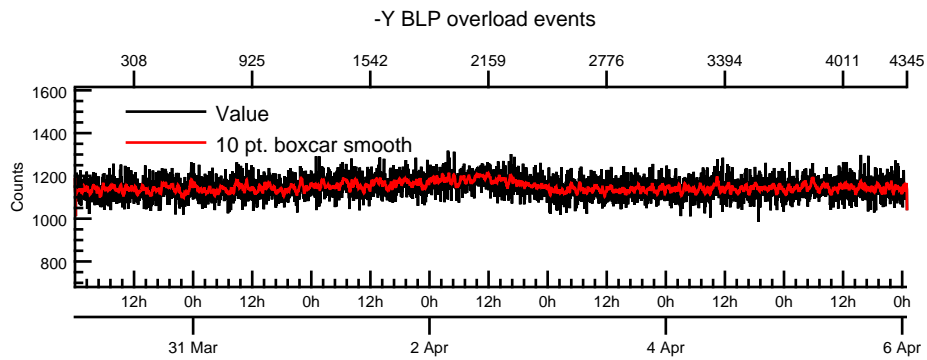

NASA Dawn Mission
GRaND@Ceres Browse Charts
Ceres CSL DA905 16090_0

- Number of science records: 4346
0 missing science packets with 0 gaps.
Start/End: 2016-03-30T00:00:28 to 2016-04-06T00:58:48
- Number of SOH records: 17383
0 missing SOH packets with 0 gaps.
Start/End: 2016-03-30T00:00:33 to 2016-04-06T00:59:33
- Comments: Browse charts.
 - Provides an overview of data contained within this directory.
 - Refer to the .STA file for detailed state information.
 - The energy scale for calibrated spectra may not be accurate.
 - Missing data count may be in error when power on data are present.

- Number of states = 1
- Instrument settings for first state (STATE_INDEX 0):

TELREADOUT	140	NEMG_TOT_EVTS	3876
TELSOH	35	NEMG_CZT_EVTS	3376
MODE	1	NEMN_TOT_EVTS	2800
HVPS1	1	L_BGO_CW	1
HVPS1_SET	185	H_BGO_CW	64
HVPS2	1	L_BGO_ROI	1
HVPS2_SET	173	H_BGO_ROI	64
HVPS3	1	L_BLP_MY_CW	1
HVPS3_SET	178	H_BLP_MY_CW	64
HVPS4	1	L_BLP_MY_ROI	1
HVPS4_SET	182	H_BLP_MY_ROI	64
HVPS5	1	L_BLP_PY_CW	1
HVPS5_SET	127	H_BLP_PY_CW	64
HVPS6	1	L_BLP_PY_ROI	1
HVPS6_SET	170	H_BLP_PY_ROI	64
PM5_LVPS	1	L_BLP_MZ_CW	1