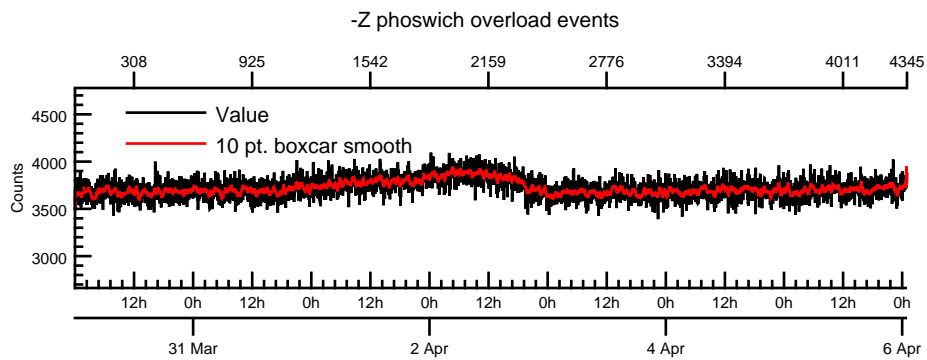

NASA Dawn Mission
GRaND@Ceres Browse Charts
Ceres CSL DA905 16090_0

- Number of science records: 4346
0 missing science packets with 0 gaps.
Start/End: 2016-03-30T00:00:28 to 2016-04-06T00:58:48
- Number of SOH records: 17383
0 missing SOH packets with 0 gaps.
Start/End: 2016-03-30T00:00:33 to 2016-04-06T00:59:33
- Comments: Browse charts.
 - Provides an overview of data contained within this directory.
 - Refer to the .STA file for detailed state information.
 - The energy scale for calibrated spectra may not be accurate.
 - Missing data count may be in error when power on data are present.

- Number of states = 1
- Instrument settings for first state (STATE_INDEX 0):

TELREADOUT	140	NEMG_TOT_EVTS	3876
TELSOH	35	NEMG_CZT_EVTS	3376
MODE	1	NEMN_TOT_EVTS	2800
HVPS1	1	L_BGO_CW	1
HVPS1_SET	185	H_BGO_CW	64
HVPS2	1	L_BGO_ROI	1
HVPS2_SET	173	H_BGO_ROI	64
HVPS3	1	L_BLP_MY_CW	1
HVPS3_SET	178	H_BLP_MY_CW	64
HVPS4	1	L_BLP_MY_ROI	1
HVPS4_SET	182	H_BLP_MY_ROI	64
HVPS5	1	L_BLP_PY_CW	1
HVPS5_SET	127	H_BLP_PY_CW	64
HVPS6	1	L_BLP_PY_ROI	1
HVPS6_SET	170	H_BLP_PY_ROI	64
PM5_LVPS	1	L_BLP_MZ_CW	1