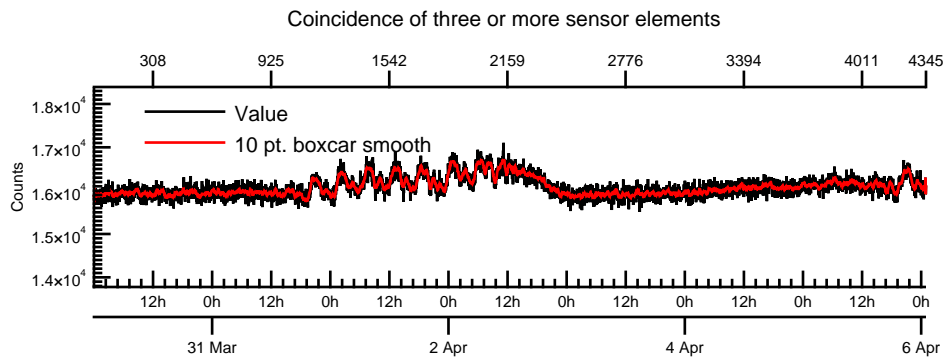

NASA Dawn Mission
GRaND@Ceres Browse Charts
Ceres CSL DA905 16090_0

- Number of science records: 4346
0 missing science packets with 0 gaps.
Start/End: 2016-03-30T00:00:28 to 2016-04-06T00:58:48
- Number of SOH records: 17383
0 missing SOH packets with 0 gaps.
Start/End: 2016-03-30T00:00:33 to 2016-04-06T00:59:33
- Comments: Browse charts.
 - Provides an overview of data contained within this directory.
 - Refer to the .STA file for detailed state information.
 - The energy scale for calibrated spectra may not be accurate.
 - Missing data count may be in error when power on data are present.

- Number of states = 1
- Instrument settings for first state (STATE_INDEX 0):

TELREADOUT	140	NEMG_TOT_EVTS	3876
TELSOH	35	NEMG_CZT_EVTS	3376
MODE	1	NEMN_TOT_EVTS	2800
HVPS1	1	L_BGO_CW	1
HVPS1_SET	185	H_BGO_CW	64
HVPS2	1	L_BGO_ROI	1
HVPS2_SET	173	H_BGO_ROI	64
HVPS3	1	L_BLP_MY_CW	1
HVPS3_SET	178	H_BLP_MY_CW	64
HVPS4	1	L_BLP_MY_ROI	1
HVPS4_SET	182	H_BLP_MY_ROI	64
HVPS5	1	L_BLP_PY_CW	1
HVPS5_SET	127	H_BLP_PY_CW	64
HVPS6	1	L_BLP_PY_ROI	1
HVPS6_SET	170	H_BLP_PY_ROI	64
PM5_LVPS	1	L_BLP_MZ_CW	1