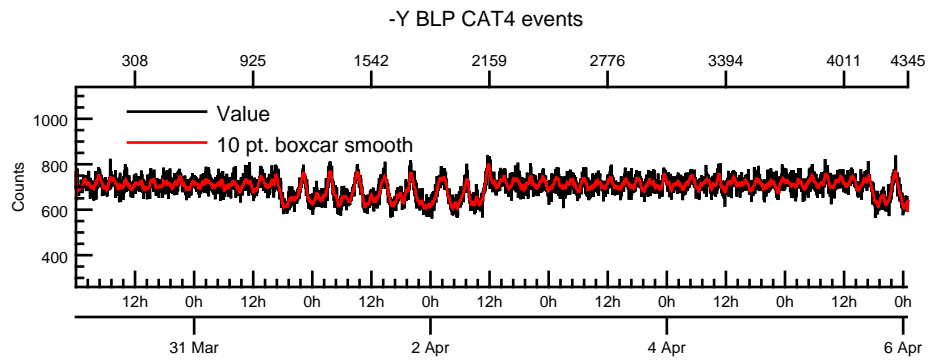

NASA Dawn Mission
GRaND@Ceres Browse Charts
Ceres CSL DA905 16090_0

- Number of science records: 4346
0 missing science packets with 0 gaps.
Start/End: 2016-03-30T00:00:28 to 2016-04-06T00:58:48
- Number of SOH records: 17383
0 missing SOH packets with 0 gaps.
Start/End: 2016-03-30T00:00:33 to 2016-04-06T00:59:33
- Comments: Browse charts.
 - Provides an overview of data contained within this directory.
 - Refer to the .STA file for detailed state information.
 - The energy scale for calibrated spectra may not be accurate.
 - Missing data count may be in error when power on data are present.

- Number of states = 1
- Instrument settings for first state (STATE_INDEX 0):

TELREADOUT	140	NEMG_TOT_EVTS	3876
TELSOH	35	NEMG_CZT_EVTS	3376
MODE	1	NEMN_TOT_EVTS	2800
HVPS1	1	L_BGO_CW	1
HVPS1_SET	185	H_BGO_CW	64
HVPS2	1	L_BGO_ROI	1
HVPS2_SET	173	H_BGO_ROI	64
HVPS3	1	L_BLP_MY_CW	1
HVPS3_SET	178	H_BLP_MY_CW	64
HVPS4	1	L_BLP_MY_ROI	1
HVPS4_SET	182	H_BLP_MY_ROI	64
HVPS5	1	L_BLP_PY_CW	1
HVPS5_SET	127	H_BLP_PY_CW	64
HVPS6	1	L_BLP_PY_ROI	1
HVPS6_SET	170	H_BLP_PY_ROI	64
PM5_LVPS	1	L_BLP_MZ_CW	1