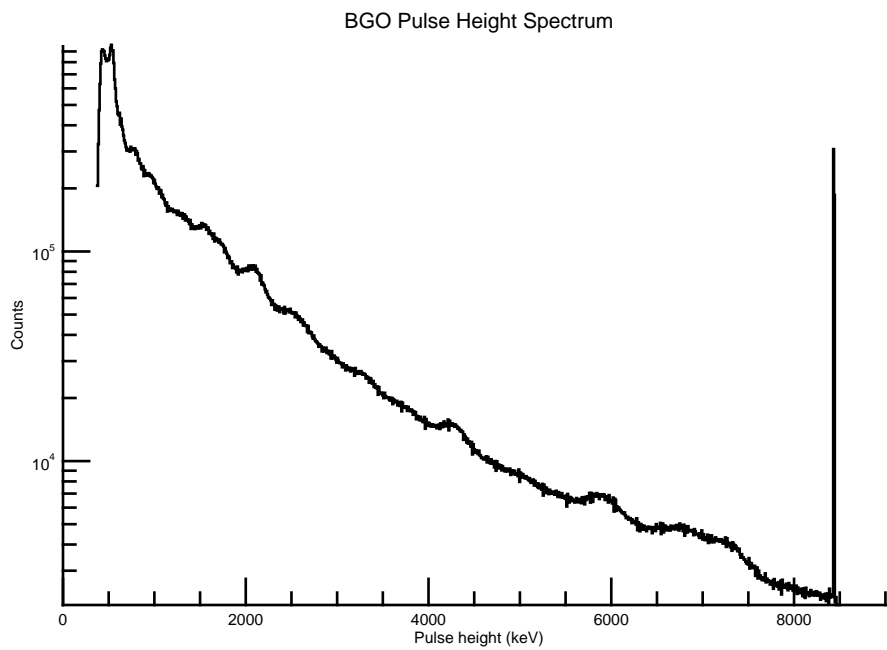

NASA Dawn Mission
GRaND@Ceres Browse Charts
Ceres CSL DA905 16090_0

- Number of science records: 4346
0 missing science packets with 0 gaps.
Start/End: 2016-03-30T00:00:28 to 2016-04-06T00:58:48
- Number of SOH records: 17383
0 missing SOH packets with 0 gaps.
Start/End: 2016-03-30T00:00:33 to 2016-04-06T00:59:33
- Comments: Browse charts.
 - Provides an overview of data contained within this directory.
 - Refer to the .STA file for detailed state information.
 - The energy scale for calibrated spectra may not be accurate.
 - Missing data count may be in error when power on data are present.

- Number of states = 1
- Instrument settings for first state (STATE_INDEX 0):

TELREADOUT	140	NEMG_TOT_EVTS	3876
TELSOH	35	NEMG_CZT_EVTS	3376
MODE	1	NEMN_TOT_EVTS	2800
HVPS1	1	L_BGO_CW	1
HVPS1_SET	185	H_BGO_CW	64
HVPS2	1	L_BGO_ROI	1
HVPS2_SET	173	H_BGO_ROI	64
HVPS3	1	L_BLP_MY_CW	1
HVPS3_SET	178	H_BLP_MY_CW	64
HVPS4	1	L_BLP_MY_ROI	1
HVPS4_SET	182	H_BLP_MY_ROI	64
HVPS5	1	L_BLP_PY_CW	1
HVPS5_SET	127	H_BLP_PY_CW	64
HVPS6	1	L_BLP_PY_ROI	1
HVPS6_SET	170	H_BLP_PY_ROI	64
PM5_LVPS	1	L_BLP_MZ_CW	1