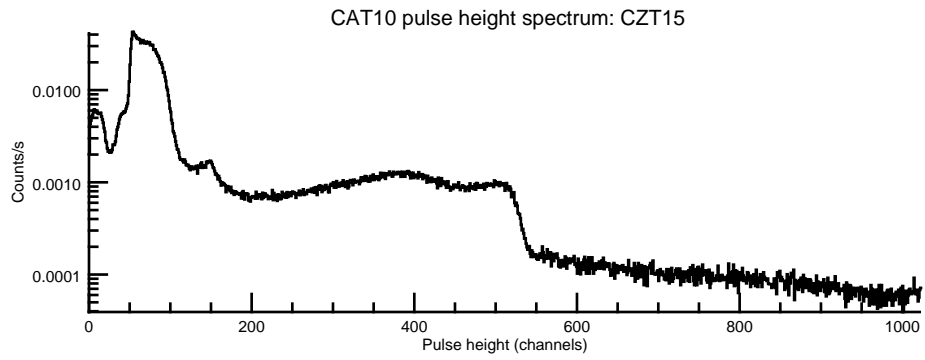

NASA Dawn Mission
GRaND@Ceres Browse Charts
Ceres CSL DA905 16090_0

- Number of science records: 4346
0 missing science packets with 0 gaps.
Start/End: 2016-03-30T00:00:28 to 2016-04-06T00:58:48
- Number of SOH records: 17383
0 missing SOH packets with 0 gaps.
Start/End: 2016-03-30T00:00:33 to 2016-04-06T00:59:33
- Comments: Browse charts.
 - Provides an overview of data contained within this directory.
 - Refer to the .STA file for detailed state information.
 - The energy scale for calibrated spectra may not be accurate.
 - Missing data count may be in error when power on data are present.

BGO-CZT pair spectrum: BGO

BGO-CZT pair spectrum: CZT

CAT10 pulse height spectrum: CZT11

CAT10 pulse height spectrum: CZT3

CAT10 pulse height spectrum: CZT1

CAT10 pulse height spectrum: CZT2

CAT10 pulse height spectrum: CZT8

CAT10 pulse height spectrum: CZT10

CAT10 pulse height spectrum: CZT0

CAT10 pulse height spectrum: CZT6

CAT10 pulse height spectrum: CZT14

CAT10 pulse height spectrum: CZT4

CAT10 CZT composite

CAT1 histograms