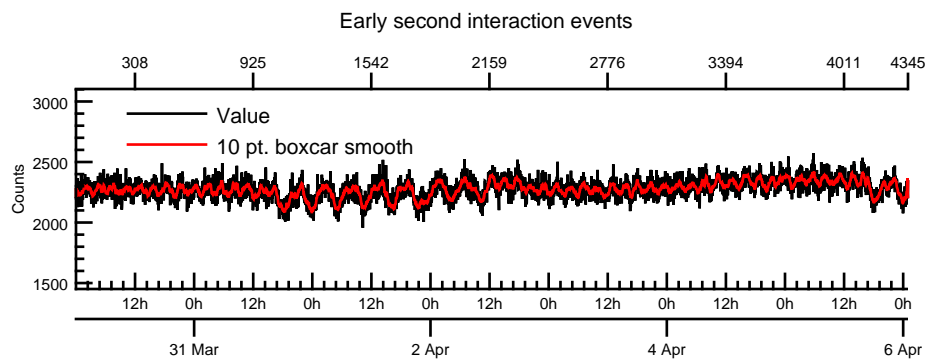

NASA Dawn Mission
GRaND@Ceres Browse Charts
Ceres CSL DA905 16090_0

- Number of science records: 4346
0 missing science packets with 0 gaps.
Start/End: 2016-03-30T00:00:28 to 2016-04-06T00:58:48
- Number of SOH records: 17383
0 missing SOH packets with 0 gaps.
Start/End: 2016-03-30T00:00:33 to 2016-04-06T00:59:33
- Comments: Browse charts.
 - Provides an overview of data contained within this directory.
 - Refer to the .STA file for detailed state information.
 - The energy scale for calibrated spectra may not be accurate.
 - Missing data count may be in error when power on data are present.

- Number of states = 1
- Instrument settings for first state (STATE_INDEX 0):

TELREADOUT	140	NEMG_TOT_EVTS	3876
TELSOH	35	NEMG_CZT_EVTS	3376
MODE	1	NEMN_TOT_EVTS	2800
HVPS1	1	L_BGO_CW	1
HVPS1_SET	185	H_BGO_CW	64
HVPS2	1	L_BGO_ROI	1
HVPS2_SET	173	H_BGO_ROI	64
HVPS3	1	L_BLP_MY_CW	1
HVPS3_SET	178	H_BLP_MY_CW	64
HVPS4	1	L_BLP_MY_ROI	1
HVPS4_SET	182	H_BLP_MY_ROI	64
HVPS5	1	L_BLP_PY_CW	1
HVPS5_SET	127	H_BLP_PY_CW	64
HVPS6	1	L_BLP_PY_ROI	1
HVPS6_SET	170	H_BLP_PY_ROI	64
PM5_LVPS	1	L_BLP_MZ_CW	1