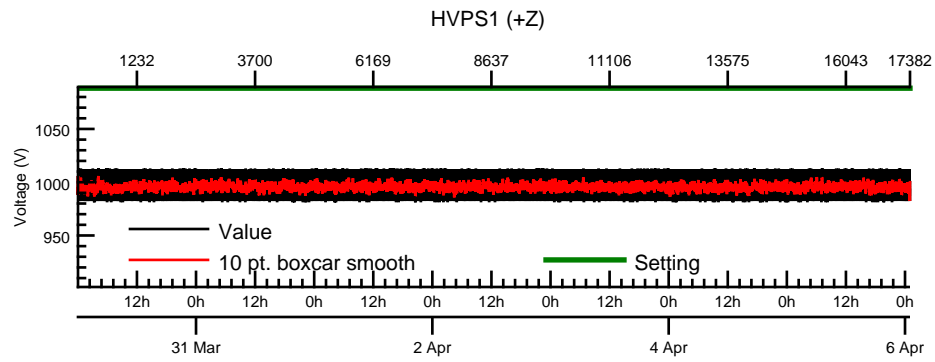

NASA Dawn Mission
GRaND@Ceres Browse Charts
Ceres CSL DA905 16090_0

- Number of science records: 4346
0 missing science packets with 0 gaps.
Start/End: 2016-03-30T00:00:28 to 2016-04-06T00:58:48
- Number of SOH records: 17383
0 missing SOH packets with 0 gaps.
Start/End: 2016-03-30T00:00:33 to 2016-04-06T00:59:33
- Comments: Browse charts.
 - Provides an overview of data contained within this directory.
 - Refer to the .STA file for detailed state information.
 - The energy scale for calibrated spectra may not be accurate.
 - Missing data count may be in error when power on data are present.

- Number of states = 1
- Instrument settings for first state (STATE_INDEX 0):

TELREADOUT	140	NEMG_TOT_EVTS	3876
TELSOH	35	NEMG_CZT_EVTS	3376
MODE	1	NEMN_TOT_EVTS	2800
HVPS1	1	L_BGO_CW	1
HVPS1_SET	185	H_BGO_CW	64
HVPS2	1	L_BGO_ROI	1
HVPS2_SET	173	H_BGO_ROI	64
HVPS3	1	L_BLP_MY_CW	1
HVPS3_SET	178	H_BLP_MY_CW	64
HVPS4	1	L_BLP_MY_ROI	1
HVPS4_SET	182	H_BLP_MY_ROI	64
HVPS5	1	L_BLP_PY_CW	1
HVPS5_SET	127	H_BLP_PY_CW	64
HVPS6	1	L_BLP_PY_ROI	1
HVPS6_SET	170	H_BLP_PY_ROI	64
PM5_LVPS	1	L_BLP_MZ_CW	1

BGO-CZT pair spectrum: BGO

BGO-CZT pair spectrum: CZT

CAT10 pulse height spectrum: CZT11

CAT10 pulse height spectrum: CZT3

CAT10 pulse height spectrum: CZT1

CAT10 pulse height spectrum: CZT2

CAT10 pulse height spectrum: CZT8

CAT10 pulse height spectrum: CZT10

CAT10 pulse height spectrum: CZT0

CAT10 pulse height spectrum: CZT6

CAT10 pulse height spectrum: CZT14

CAT10 pulse height spectrum: CZT4

CAT10 CZT composite

CAT1 histograms