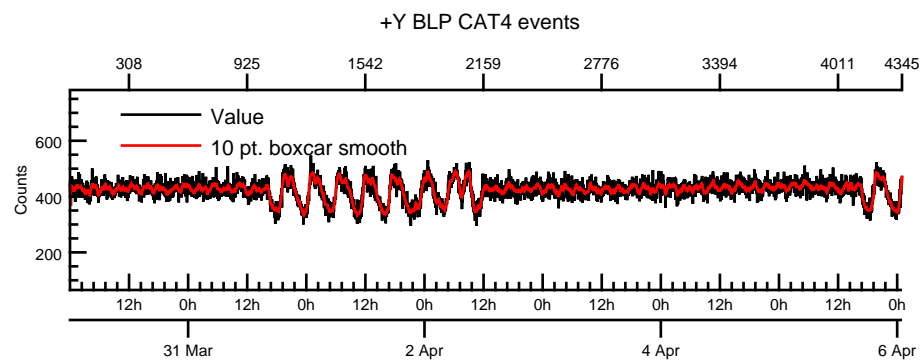

NASA Dawn Mission
GRaND@Ceres Browse Charts
Ceres CSL DA905 16090_0

- Number of science records: 4346
0 missing science packets with 0 gaps.
Start/End: 2016-03-30T00:00:28 to 2016-04-06T00:58:48
- Number of SOH records: 17383
0 missing SOH packets with 0 gaps.
Start/End: 2016-03-30T00:00:33 to 2016-04-06T00:59:33
- Comments: Browse charts.
 - Provides an overview of data contained within this directory.
 - Refer to the .STA file for detailed state information.
 - The energy scale for calibrated spectra may not be accurate.
 - Missing data count may be in error when power on data are present.

- Number of states = 1
- Instrument settings for first state (STATE_INDEX 0):

TELREADOUT	140	NEMG_TOT_EVTS	3876
TELSOH	35	NEMG_CZT_EVTS	3376
MODE	1	NEMN_TOT_EVTS	2800
HVPS1	1	L_BGO_CW	1
HVPS1_SET	185	H_BGO_CW	64
HVPS2	1	L_BGO_ROI	1
HVPS2_SET	173	H_BGO_ROI	64
HVPS3	1	L_BLP_MY_CW	1
HVPS3_SET	178	H_BLP_MY_CW	64
HVPS4	1	L_BLP_MY_ROI	1
HVPS4_SET	182	H_BLP_MY_ROI	64
HVPS5	1	L_BLP_PY_CW	1
HVPS5_SET	127	H_BLP_PY_CW	64
HVPS6	1	L_BLP_PY_ROI	1
HVPS6_SET	170	H_BLP_PY_ROI	64
PM5_LVPS	1	L_BLP_MZ_CW	1