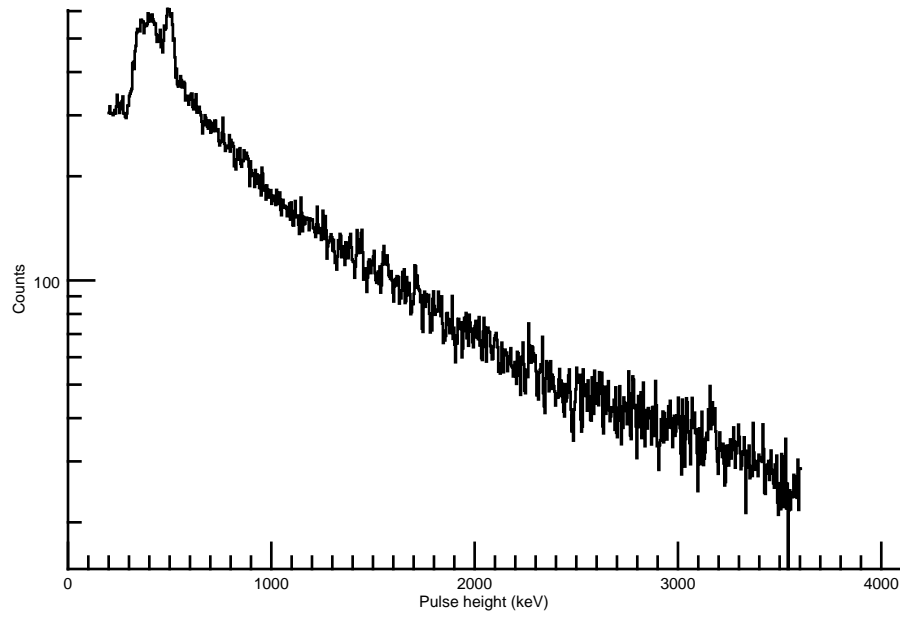

CAT10 pulse height spectrum: CZT11

BGO-CZT pair spectrum: CZT