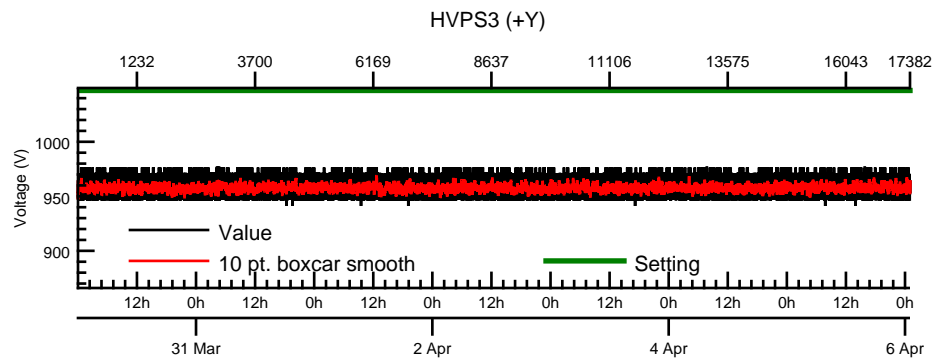

NASA Dawn Mission
GRaND@Ceres Browse Charts
Ceres CSL DA905 16090_0

- Number of science records: 4346
0 missing science packets with 0 gaps.
Start/End: 2016-03-30T00:00:28 to 2016-04-06T00:58:48
- Number of SOH records: 17383
0 missing SOH packets with 0 gaps.
Start/End: 2016-03-30T00:00:33 to 2016-04-06T00:59:33
- Comments: Browse charts.
 - Provides an overview of data contained within this directory.
 - Refer to the .STA file for detailed state information.
 - The energy scale for calibrated spectra may not be accurate.
 - Missing data count may be in error when power on data are present.

- Number of states = 1
- Instrument settings for first state (STATE_INDEX 0):

TELREADOUT	140	NEMG_TOT_EVTS	3876
TELSOH	35	NEMG_CZT_EVTS	3376
MODE	1	NEMN_TOT_EVTS	2800
HVPS1	1	L_BGO_CW	1
HVPS1_SET	185	H_BGO_CW	64
HVPS2	1	L_BGO_ROI	1
HVPS2_SET	173	H_BGO_ROI	64
HVPS3	1	L_BLP_MY_CW	1
HVPS3_SET	178	H_BLP_MY_CW	64
HVPS4	1	L_BLP_MY_ROI	1
HVPS4_SET	182	H_BLP_MY_ROI	64
HVPS5	1	L_BLP_PY_CW	1
HVPS5_SET	127	H_BLP_PY_CW	64
HVPS6	1	L_BLP_PY_ROI	1
HVPS6_SET	170	H_BLP_PY_ROI	64
PM5_LVPS	1	L_BLP_MZ_CW	1

BGO-CZT pair spectrum: BGO

BGO-CZT pair spectrum: CZT

CAT10 pulse height spectrum: CZT11

CAT10 pulse height spectrum: CZT3

CAT10 pulse height spectrum: CZT1

CAT10 pulse height spectrum: CZT2

CAT10 pulse height spectrum: CZT8

CAT10 pulse height spectrum: CZT10

CAT10 pulse height spectrum: CZT0

CAT10 pulse height spectrum: CZT6

CAT10 pulse height spectrum: CZT14

CAT10 pulse height spectrum: CZT4

CAT10 CZT composite

CAT1 histograms