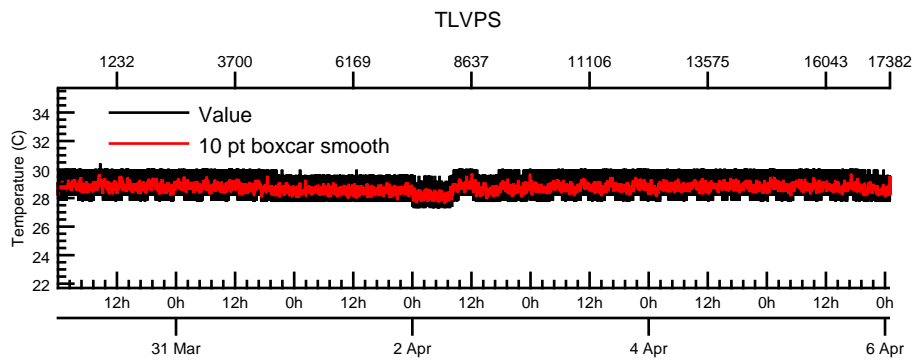

NASA Dawn Mission
GRaND@Ceres Browse Charts
Ceres CSL DA905 16090_0

- Number of science records: 4346
0 missing science packets with 0 gaps.
Start/End: 2016-03-30T00:00:28 to 2016-04-06T00:58:48
- Number of SOH records: 17383
0 missing SOH packets with 0 gaps.
Start/End: 2016-03-30T00:00:33 to 2016-04-06T00:59:33
- Comments: Browse charts.
 - Provides an overview of data contained within this directory.
 - Refer to the .STA file for detailed state information.
 - The energy scale for calibrated spectra may not be accurate.
 - Missing data count may be in error when power on data are present.

- Number of states = 1
- Instrument settings for first state (STATE_INDEX 0):

TELREADOUT	140	NEMG_TOT_EVTS	3876
TELSOH	35	NEMG_CZT_EVTS	3376
MODE	1	NEMN_TOT_EVTS	2800
HVPS1	1	L_BGO_CW	1
HVPS1_SET	185	H_BGO_CW	64
HVPS2	1	L_BGO_ROI	1
HVPS2_SET	173	H_BGO_ROI	64
HVPS3	1	L_BLP_MY_CW	1
HVPS3_SET	178	H_BLP_MY_CW	64
HVPS4	1	L_BLP_MY_ROI	1
HVPS4_SET	182	H_BLP_MY_ROI	64
HVPS5	1	L_BLP_PY_CW	1
HVPS5_SET	127	H_BLP_PY_CW	64
HVPS6	1	L_BLP_PY_ROI	1
HVPS6_SET	170	H_BLP_PY_ROI	64
PM5_LVPS	1	L_BLP_MZ_CW	1

BGO-CZT pair spectrum: BGO

BGO-CZT pair spectrum: CZT

CAT10 pulse height spectrum: CZT11

CAT10 pulse height spectrum: CZT3

CAT10 pulse height spectrum: CZT1

CAT10 pulse height spectrum: CZT2

CAT10 pulse height spectrum: CZT8