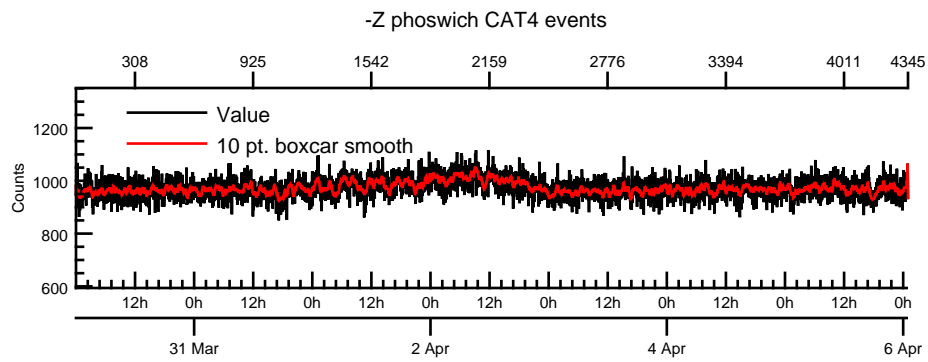

NASA Dawn Mission
GRaND@Ceres Browse Charts
Ceres CSL DA905 16090_0

- Number of science records: 4346
0 missing science packets with 0 gaps.
Start/End: 2016-03-30T00:00:28 to 2016-04-06T00:58:48
- Number of SOH records: 17383
0 missing SOH packets with 0 gaps.
Start/End: 2016-03-30T00:00:33 to 2016-04-06T00:59:33
- Comments: Browse charts.
 - Provides an overview of data contained within this directory.
 - Refer to the .STA file for detailed state information.
 - The energy scale for calibrated spectra may not be accurate.
 - Missing data count may be in error when power on data are present.

- Number of states = 1
- Instrument settings for first state (STATE_INDEX 0):

TELREADOUT	140	NEMG_TOT_EVTS	3876
TELSOH	35	NEMG_CZT_EVTS	3376
MODE	1	NEMN_TOT_EVTS	2800
HVPS1	1	L_BGO_CW	1
HVPS1_SET	185	H_BGO_CW	64
HVPS2	1	L_BGO_ROI	1
HVPS2_SET	173	H_BGO_ROI	64
HVPS3	1	L_BLP_MY_CW	1
HVPS3_SET	178	H_BLP_MY_CW	64
HVPS4	1	L_BLP_MY_ROI	1
HVPS4_SET	182	H_BLP_MY_ROI	64
HVPS5	1	L_BLP_PY_CW	1
HVPS5_SET	127	H_BLP_PY_CW	64
HVPS6	1	L_BLP_PY_ROI	1
HVPS6_SET	170	H_BLP_PY_ROI	64
PM5_LVPS	1	L_BLP_MZ_CW	1