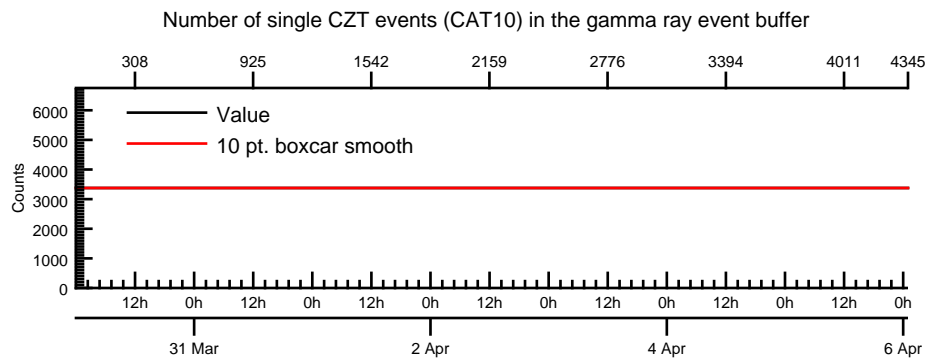

NASA Dawn Mission
GRaND@Ceres Browse Charts
Ceres CSL DA905 16090_0

- Number of science records: 4346
0 missing science packets with 0 gaps.
Start/End: 2016-03-30T00:00:28 to 2016-04-06T00:58:48
- Number of SOH records: 17383
0 missing SOH packets with 0 gaps.
Start/End: 2016-03-30T00:00:33 to 2016-04-06T00:59:33
- Comments: Browse charts.
 - Provides an overview of data contained within this directory.
 - Refer to the .STA file for detailed state information.
 - The energy scale for calibrated spectra may not be accurate.
 - Missing data count may be in error when power on data are present.

- Number of states = 1
- Instrument settings for first state (STATE_INDEX 0):

TELREADOUT	140	NEMG_TOT_EVTS	3876
TELSOH	35	NEMG_CZT_EVTS	3376
MODE	1	NEMN_TOT_EVTS	2800
HVPS1	1	L_BGO_CW	1
HVPS1_SET	185	H_BGO_CW	64
HVPS2	1	L_BGO_ROI	1
HVPS2_SET	173	H_BGO_ROI	64
HVPS3	1	L_BLP_MY_CW	1
HVPS3_SET	178	H_BLP_MY_CW	64
HVPS4	1	L_BLP_MY_ROI	1
HVPS4_SET	182	H_BLP_MY_ROI	64
HVPS5	1	L_BLP_PY_CW	1
HVPS5_SET	127	H_BLP_PY_CW	64
HVPS6	1	L_BLP_PY_ROI	1
HVPS6_SET	170	H_BLP_PY_ROI	64
PM5_LVPS	1	L_BLP_MZ_CW	1