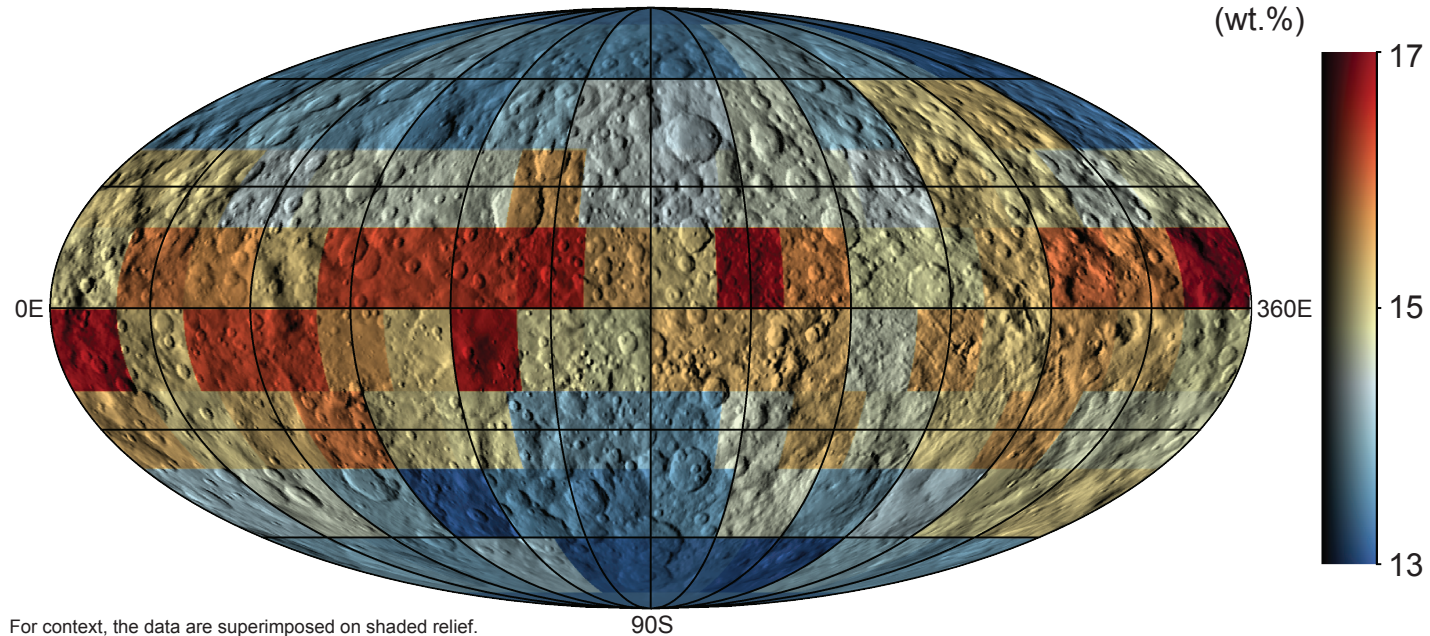

GRD_IRON_MAP

90N

Fe concentration
(wt.%)

For context, the data are superimposed on shaded relief.

90S